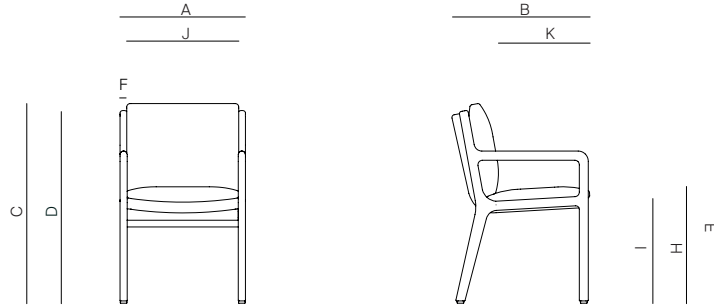

MORELLINO

by Toan Nguyen

DINING ARMCHAIR

048.2101

SPECIFICATIONS

Width:	22"	56 cm
Depth:	24"	60.9 cm
Height:	34"	86.4 cm
Seat height:	19 3/4"	50.5 cm
COM:	1.75 yds	

COM based on 54" wide no repeat fabric.

MATERIALS

danaoliving.com

DINING ARMCHAIR

048.2101

MEASURES INCH CM	OVERALL WIDTH	OVERALL DEPTH	OVERALL HEIGHT WITH CUSHIONS	OVERALL FRAME HEIGHT	ARM HEIGHT	ARM WIDTH	FOOT HEIGHT	SEAT HEIGHT WITH CUSHIONS	FRAME SEAT HEIGHT (FLOOR TO FRAME)	INSIDE SEAT WIDTH	INSIDE SEAT DEPTH
DESCRIPTION	A	B	C	D	E	F	G	H	I	J	K
DINING ARMCHAIR	22	24	34	33	26	11/4	-	19 3/4	17 1/4	19 1/2	18
SKU# 048.2101	56	60.9	86.4	83.8	66.2	3.2	-	50.5	43.6	49.6	46

MEASURES INCH CM	# OF BACK CUSHIONS	# OF SEAT CUSHIONS	COM YARDS METERS	DIAGONAL CLEARANCE	FURNITURE WEIGHT LBS KGS	TOTAL PIECES IN A BOX	BOXED WEIGHT LBS KGS	CUBE
DESCRIPTION	L							
DINING ARMCHAIR	1	1	1.75	20	20.28	2	63.05	13.53
SKU# 048.2101	1	1		50.8	9.2	2	28.6	