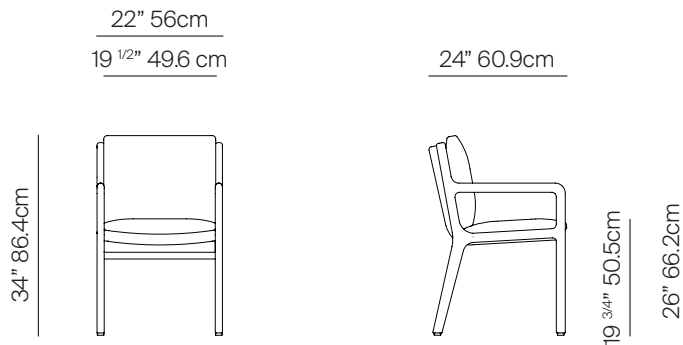

MORELLINO

by Toan Nguyen

DINING ARMCHAIR

048.2101

SPECIFICATIONS

Width:	22"	56 cm
Depth:	24"	60.9 cm
Height:	34"	86.4 cm
Seat height:	19 3/4"	50.5 cm
COM:	1.75 yds	

COM based on 54" wide no repeat fabric.

MATERIALS

danaoliving.com

DINING ARMCHAIR

048.2101

MEASURES INCH CM	OVERALL WIDTH	OVERALL DEPTH	OVERALL HEIGHT WITH CUSHIONS	OVERALL FRAME HEIGHT	ARM HEIGHT	ARM WIDTH	FOOT HEIGHT	SEAT HEIGHT WITH CUSHIONS	FRAME SEAT HEIGHT (FLOOR TO FRAME)	INSIDE SEAT WIDTH	INSIDE SEAT DEPTH
DESCRIPTION	A	B	C	D	E	F	G	H	I	J	K
DINING ARMCHAIR	22	24	34	33	26	11/4	-	19 3/4	17 1/4	19 1/2	18
SKU# 048.2101	56	60.9	86.4	83.8	66.2	3.2	-	50.5	43.6	49.6	46

MEASURES INCH CM	# OF BACK CUSHIONS	# OF SEAT CUSHIONS	COM YARDS METERS	DIAGONAL CLEARANCE	FURNITURE WEIGHT LBS KGS	TOTAL PIECES IN A BOX	BOXED WEIGHT LBS KGS	CUBE
DESCRIPTION	L							
DINING ARMCHAIR	1	1	1.75	20	20.28	2	63.05	13.53
SKU# 048.2101	1	1		50.8	9.2	2	28.6	