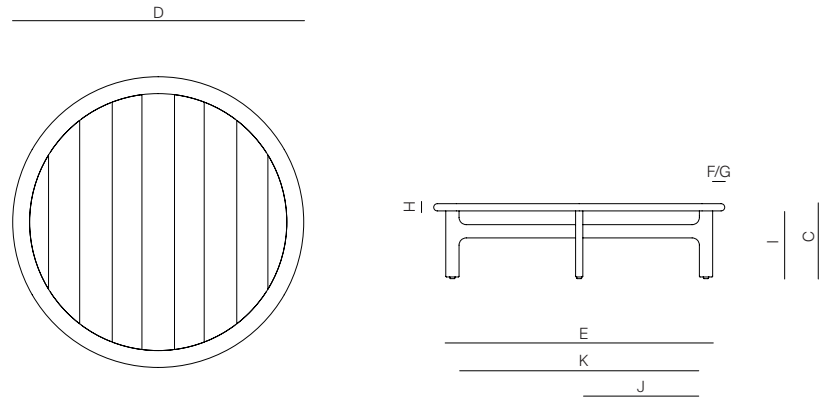

MORELLINO

by Toan Nguyen

47"RD COFFEE TABLE TEAK

048.5106

47 1/2" 120.6cm

12 1/4" 31.1cm

SPECIFICATIONS

Width:	47 1/2"	120.6 cm
Depth:	47 1/2"	120.6 cm
Height:	12 1/4"	31.1 cm

danaoliving.com

47"RD COFFEE TABLE TEAK

048.5106

MEASURES INCH CM	OVERALL LENGTH	OVERALL WIDTH	OVERALL HEIGHT	DIAMETER	SIZE OF BASE	OVERHANG AT ENDS	OVERHANG AT SIDES	TABLE TOP THICKNESS	APRON TO FLOOR CLEARANCE	SPACE BETWEEN LEGS AT HEAD
DESCRIPTION	A	B	C	D	E	F	G	H	I	J
47"RD COFFEE TABLE TEAK	-	-	12 1/4	47 1/2	43 1/2	2 3/4	2 3/4	1 1/4	11	18 1/4
SKU# 048.5106	-	-	31.1	120.6	110.5	7	7	3	28.1	46.3

MEASURES INCH CM	SPACE BETWEEN LEGS AT SIDE	SEAT UP TO (APROX. 20"W CHAIRS SPACED 2" APART)	DIAGONAL CLEARANCE	OVERAL FURNITURE WEIGHT LBS KGS	TOTAL PIECES IN A BOX	BOXED WEIGHT LBS KGS	CUBE
DESCRIPTION	K						
47"RD COFFEE TABLE TEAK	39 1/4	-	46 3/4	38	1	69	24
SKU# 048.5106	99.6	-	118.7	17.2	1	31.3	