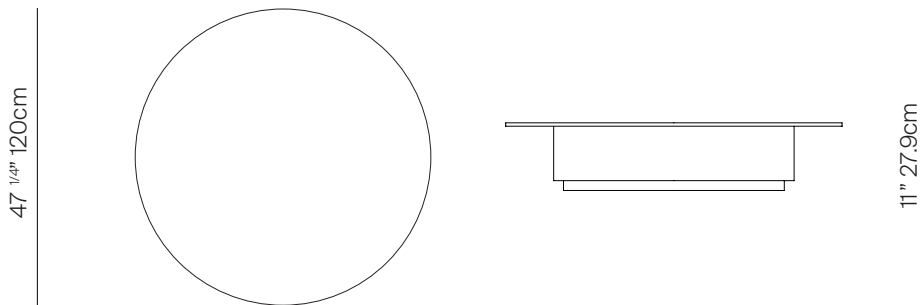

# MERCER

by Danao Studio

47"RD COFFEE TABLE ALUMINUM

064.5101

## SPECIFICATIONS

Width:	47 1/4"	120 cm
Depth:	47 1/4"	120 cm
Height:	11"	27.9 cm

# DANA O

[danaoliving.com](http://danaoliving.com)

47"RD COFFEE TABLE ALUMINUM

064.5101

MEASURES INCH CM	OVERALL LENGTH	OVERALL WIDTH	OVERALL HEIGHT	DIAMETER	SIZE OF BASE	OVERHANG AT ENDS	OVERHANG AT SIDES	TABLE TOP THICKNESS	APRON TO FLOOR CLEARANCE	SPACE BETWEEN LEGS AT HEAD
DESCRIPTION	A	B	C	D	E	F	G	H	I	J
47"RD COFFEE TABLE ALUMINUM	-	-	11	47 1/4	31	6 3/4	6 3/4	1/4	10 3/4	-
SKU# 064.5101	-	-	27.9	120	78.8	17.1	17.1	0.6	27.3	-

MEASURES INCH CM	SPACE BETWEEN LEGS AT SIDE	SEAT UP TO (APROX. 20"W CHAIRS SPACED 2" APART)	DIAGONAL CLEARANCE	OVERAL FURNITURE WEIGHT LBS KGS	TOTAL PIECES IN A BOX	BOXED WEIGHT LBS KGS	CUBE
DESCRIPTION	K						
47"RD COFFEE TABLE ALUMINUM	-	-	40 1/4	63.8	1	831	193
SKU# 064.5101	-	-	102.2	28.9	1	377	