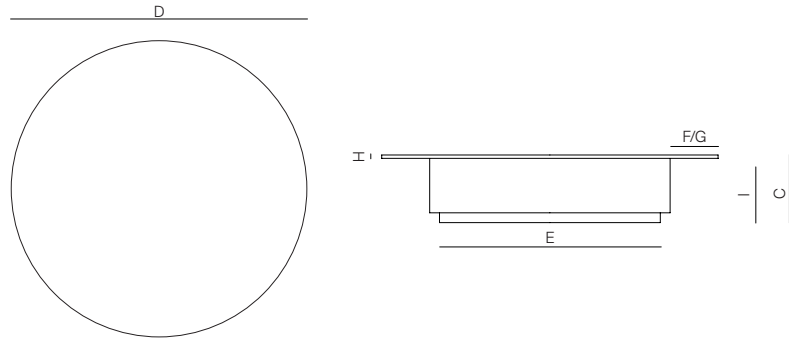

## SPECIFICATIONS

Width:	47 1/4"	120 cm
Depth:	47 1/4"	120 cm
Height:	11"	27.9 cm

## FINISHES

SHELL  
-45

MUSCADE  
-51

ALUMINUM

THROW PILLOWS SOLD SEPARATELY

# DANA O

[danaoliving.com](http://danaoliving.com)

47"RD COFFEE TABLE ALUMINUM

064.5101

MEASURES INCH CM	OVERALL LENGTH	OVERALL WIDTH	OVERALL HEIGHT	DIAMETER	SIZE OF BASE	OVERHANG AT ENDS	OVERHANG AT SIDES	TABLE TOP THICKNESS	APRON TO FLOOR CLEARANCE	SPACE BETWEEN LEGS AT HEAD
DESCRIPTION	A	B	C	D	E	F	G	H	I	J
47"RD COFFEE TABLE ALUMINUM	-	-	11	47 1/4	31	6 3/4	6 3/4	1/4	10 3/4	-
SKU# 064.5101	-	-	27.9	120	78.8	17.1	17.1	0.6	27.3	-