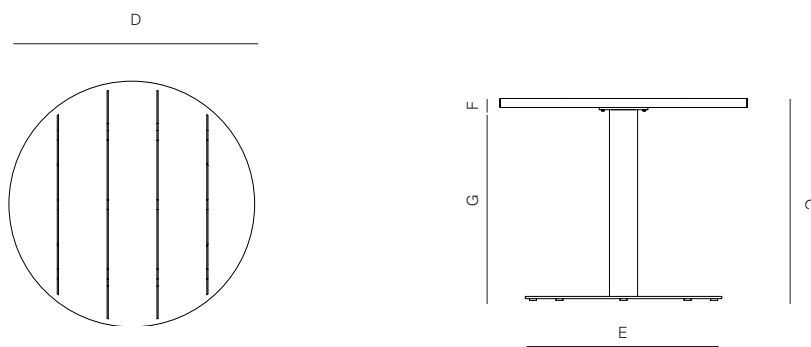

Width:	40"	101.6 cm
Depth:	40"	101.6 cm
Height:	28 1/4"	72 cm

MATERIALS

Frame: Powder coated aluminum.

Accents: Premium grade teak wood.

Furniture Cover Available.

FINISHES

SPACE GREY
-52

MUSCADE
-51

DANAO

danaoliving.com

MEASURES INCH CM	OVERALL LENGTH A	OVERALL WIDTH B	OVERALL HEIGHT C	DIAMETER D	SIZE OF BASE E	TABLE TOP THICKNESS F	APRON TO FLOOR CLEARANCE G	SPACE BETWEEN LEGS AT HEAD H	SPACE BETWEEN LEGS AT SIDE I
DESCRIPTION									
RD CAFÉ TABLE PEDESTAL BASE TEAK 40"	-	-	28 1/4	40	21 3/4	1.5	27	-	-
SKU# 836012	-	-	71.8	101.6	55.2	3.2	68.6	-	-