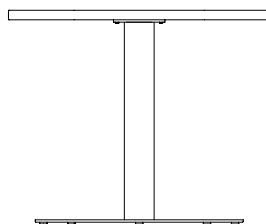

GREENWICH

by Mario Ruiz

RD CAFÉ TABLE PEDESTAL BASE TEAK 40"

836012

40" 101.6 cm

27" 69 cm

28 1/4" 71.7 cm

SPECIFICATIONS

Width:	40"	101.6 cm
Depth:	40"	101.6 cm
Height:	28 1/4"	72 cm

MATERIALS

Frame: Powder coated aluminum.

Accents: Premium grade teak wood.

Furniture Cover Available.

FINISHES

SPACE GREY
-52

MUSCADE
-51

DANAO

danaoliving.com

MEASURES INCH CM	OVERALL LENGTH A	OVERALL WIDTH B	OVERALL HEIGHT C	DIAMETER D	SIZE OF BASE E	TABLE TOP THICKNESS F	APRON TO FLOOR CLEARANCE G	SPACE BETWEEN LEGS AT HEAD H	SPACE BETWEEN LEGS AT SIDE I
DESCRIPTION									
RD CAFÉ TABLE PEDESTAL BASE TEAK 40"	-	-	28 1/4	40	21 3/4	1.5	27	-	-
SKU# 836012	-	-	71.8	101.6	55.2	3.2	68.6	-	-