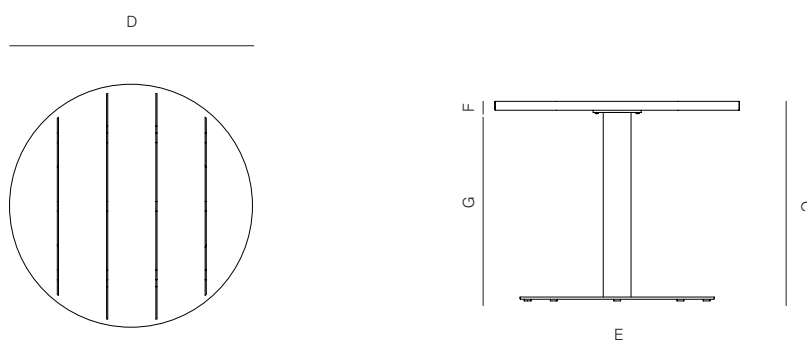

GREENWICH

by Mario Ruiz

RD CAFÉ TABLE PEDESTAL BASE ALUMINUM 40"

836002

40" 101.6 cm

27" 69 cm

28 1/4" 71.7 cm

SPECIFICATIONS

Width:	40"	101.6 cm
Depth:	40"	101.6 cm
Height:	28 1/4"	71.7 cm

MATERIALS

Frame: Powder coated aluminum.

Furniture Cover Available.

FINISHES

SPACE GREY
-52

MUSCADE
-51

STONE
-43

SHELL
-45

WHITE
-53

ALUMINUM

MOQ APPLIED ON CERTAIN FINISHES

DANAO

danaoliving.com

MEASURES INCH CM	OVERALL LENGTH A	OVERALL WIDTH B	OVERALL HEIGHT C	DIAMETER D	SIZE OF BASE E	TABLE TOP THICKNESS F	APRON TO FLOOR CLEARANCE G	SPACE BETWEEN LEGS AT HEAD H	SPACE BETWEEN LEGS AT SIDE I
DESCRIPTION									
RD CAFE TABLE PEDESTAL ALUMINUM 40"	-	-	28 1/4	40	21 3/4	1.5	27	-	-
SKU# 836002	-	-	71.8	101.6	55.2	3.2	68.6	-	-

MEASURES INCH CM	SEAT UP TO	DIAGONAL CLEARANCE J	OVERALL FURNITURE WEIGHT LBS KGS	TOTAL PIECES IN A BOX	BOXED WEIGHT LBS KGS	CUBE
DESCRIPTION						
RD CAFE TABLE PEDESTAL ALUMINUM 40"		49	89	1	125	8
SKU# 836002		124.6	40	1	57	