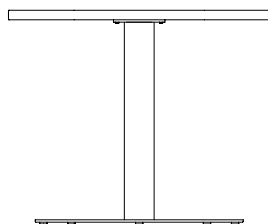

GREENWICH

by Mario Ruiz

RD CAFÉ TABLE PEDESTAL BASE ALUMINUM 40"

836002

40" 101.6 cm

27" 69 cm

28 1/4" 71.7 cm

SPECIFICATIONS

Width:	40"	101.6 cm
Depth:	40"	101.6 cm
Height:	28 1/4"	71.7 cm

MATERIALS

Frame: Powder coated aluminum.

Furniture Cover Available.

FINISHES

SPACE GREY
-52

MUSCADE
-51

STONE
-43

SHELL
-45

WHITE
-53

ALUMINUM

MOQ APPLIED ON CERTAIN FINISHES

DANAO

danaoliving.com

MEASURES INCH CM	OVERALL LENGTH A	OVERALL WIDTH B	OVERALL HEIGHT C	DIAMETER D	SIZE OF BASE E	TABLE TOP THICKNESS F	APRON TO FLOOR CLEARANCE G	SPACE BETWEEN LEGS AT HEAD H	SPACE BETWEEN LEGS AT SIDE I
DESCRIPTION									
RD CAFE TABLE PEDESTAL ALUMINUM 40"	-	-	28 1/4	40	21 3/4	1.5	27	-	-
SKU# 836002	-	-	71.8	101.6	55.2	3.2	68.6	-	-

MEASURES INCH CM	SEAT UP TO	DIAGONAL CLEARANCE J	OVERALL FURNITURE WEIGHT LBS KGS	TOTAL PIECES IN A BOX	BOXED WEIGHT LBS KGS	CUBE
DESCRIPTION						
RD CAFE TABLE PEDESTAL ALUMINUM 40"		49	89	1	125	8
SKU# 836002		124.6	40	1	57	