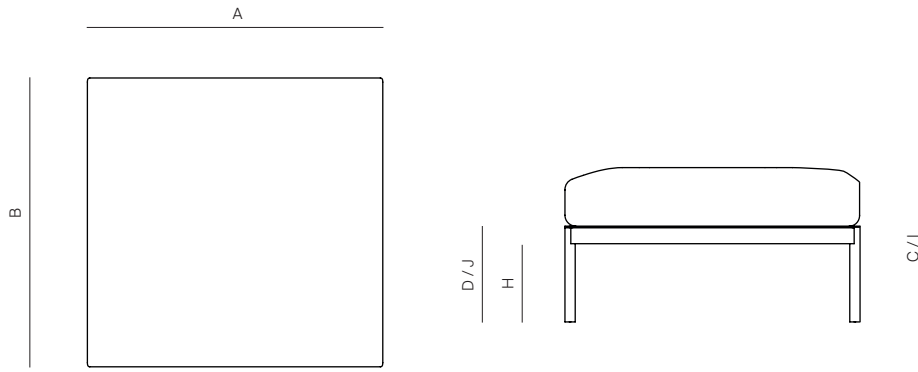

Width: 31 3/4" 80.6 cm
Depth: 31 3/4" 80.6 cm
Height: 16 1/2" 42 cm
Seat height: 16 1/2" 42 cm

COM: 2 1/4 yds

*COM based on 54" wide no repeat fabric.

FINISHES

SPACE GREY
-52

MUSCADE
-51

STONE
-43

SHELL
-45

WHITE
-53

ALUMINUM

MATERIALS

Frame: Powder coated aluminum.

Furniture Cover Available.

THROW PILLOWS SOLD SEPARATELY

MOQ APPLIED ON CERTAIN FINISHES

DANAO

danaoliving.com

SECTIONAL OTTOMAN

064.7501

| MEASURES INCH CM | OVERALL WIDTH | OVERALL DEPTH | OVERALL HEIGHT WITH CUSHIONS | OVERALL FRAME HEIGHT | ARM HEIGHT | ARM WIDTH | FOOT HEIGHT | SEAT HEIGHT WITH CUSHIONS | FRAME SEAT HEIGHT | INSIDE SEAT WIDTH | INSIDE SEAT DEPTH |
|------------------------|------------------|------------------|------------------------------------|----------------------------|---------------|--------------|----------------|---------------------------------|-------------------------|-------------------------|-------------------------|
| DESCRIPTION | A | B | C | D | F | G | H | I | J | K | L |
| SECTIONAL OTTOMAN | 31 3/4 | 31 3/4 | 16 1/2 | 10 1/4 | - | - | 8 1/2 | 16 1/2 | 10 1/4 | - | - |
| SKU# 064.7501 | 80.6 | 80.6 | 42 | 26.2 | - | - | 21.4 | 42 | 26.2 | - | - |

| MEASURES INCH CM | # OF BACK CUSHIONS | # OF SEAT CUSHIONS | COM BACK CUSHIONS YARDS METERS | DIAGONAL CLEARANCE | FURNITURE WEIGHT LBS KGS | TOTAL PIECES IN A BOX | BOXED WEIGHT LBS KGS | CUBE |
|------------------------|-----------------------|-----------------------|---|-----------------------|-----------------------------------|--------------------------|-------------------------------|------|
| DESCRIPTION | M | | | | | | | |
| SECTIONAL OTTOMAN | 1 | 1 | 2 1/4 | 35 | 32 | 1 | 71 | 19.4 |
| SKU# 064.7501 | 1 | 1 | 2.2 | 88.9 | 14 | 1 | 32 | |