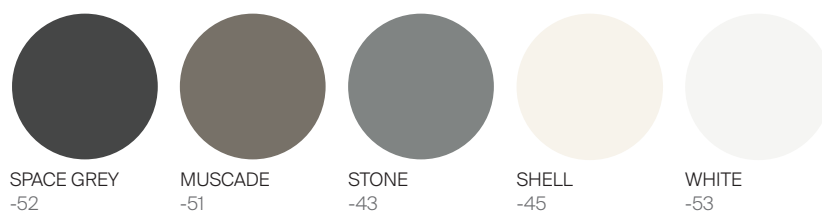

GREENWICH

by Mario Ruiz

SQ SECTIONAL COFFEE TABLE 31"

835101

SPECIFICATIONS

Width:	31 3/4"	81 cm
Depth:	31 3/4"	81 cm
Height:	10 1/4"	26 cm

MATERIALS

Frame: Powder coated aluminum.

Furniture Cover Available.

FINISHES

SPACE GREY
-52

MUSCADE
-51

STONE
-43

SHELL
-45

WHITE
-53

ALUMINUM

THROW PILLOWS SOLD SEPARATELY

MOQ APPLIED ON CERTAIN FINISHES

DANAO

danaoliving.com

MEASURES INCH CM	OVERALL LENGTH	OVERALL WIDTH	OVERALL HEIGHT	DIAMETER	SIZE OF BASE	TABLE TOP THICKNESS	APRON TO FLOOR CLEARANCE	SPACE BETWEEN LEGS AT HEAD	SPACE BETWEEN LEGS AT SIDE
DESCRIPTION	A	B	C	D	E	F	G	H	I
SQ SECTIONAL COFFEE TABLE 31"	31 3/4	31 3/4	10 1/4	-	-	1	8 1/2	29 1/2	29 1/2
SKU# 835101	81	81	26	-	-	2.8	21.4	75	75