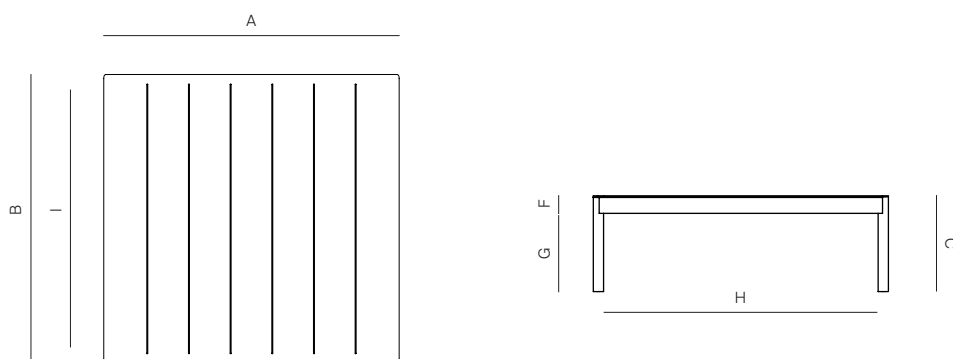

GREENWICH

by Mario Ruiz

SQ SECTIONAL COFFEE TABLE 31"

835101

SPECIFICATIONS

Width:	31 3/4"	81 cm
Depth:	31 3/4"	81 cm
Height:	10 1/4"	26 cm

MATERIALS

Frame: Powder coated aluminum.

THROW PILLOWS SOLD SEPARATELY

MOQ APPLIED ON CERTAIN FINISHES

DANAO

danaoliving.com

MEASURES INCH CM	OVERALL LENGTH	OVERALL WIDTH	OVERALL HEIGHT	DIAMETER	SIZE OF BASE	TABLE TOP THICKNESS	APRON TO FLOOR CLEARANCE	SPACE BETWEEN LEGS AT HEAD	SPACE BETWEEN LEGS AT SIDE
DESCRIPTION	A	B	C	D	E	F	G	H	I
SQ SECTIONAL COFFEE TABLE 31"	31 3/4	31 3/4	10 1/4	-	-	1	8 1/2	29 1/2	29 1/2
SKU# 835101	81	81	26	-	-	2.8	21.4	75	75

MEASURES INCH CM	SEAT UP TO	DIAGONAL CLEARANCE	OVERALL FURNITURE WEIGHT LBS KGS	TOTAL PIECES IN A BOX	BOXED WEIGHT LBS KGS	CUBE
DESCRIPTION	J					
SQ SECTIONAL COFFEE TABLE 31"	35		52	1	76	9.4
SKU# 835101	89.2		23	1	35	