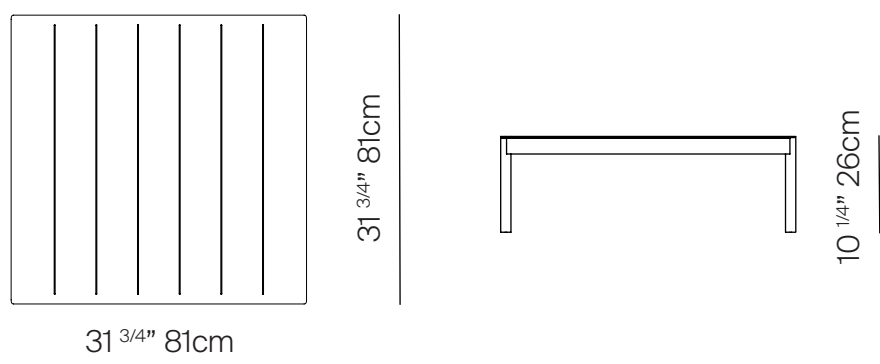

GREENWICH

by Mario Ruiz

SQ SECTIONAL COFFEE TABLE 31"

835101

SPECIFICATIONS

Width:	31 3/4"	81 cm
Depth:	31 3/4"	81 cm
Height:	10 1/4"	26 cm

MATERIALS

Frame: Powder coated aluminum.

THROW PILLOWS SOLD SEPARATELY

MOQ APPLIED ON CERTAIN FINISHES

DANAO

danaoliving.com

MEASURES INCH CM	OVERALL LENGTH	OVERALL WIDTH	OVERALL HEIGHT	DIAMETER	SIZE OF BASE	TABLE TOP THICKNESS	APRON TO FLOOR CLEARANCE	SPACE BETWEEN LEGS AT HEAD	SPACE BETWEEN LEGS AT SIDE
DESCRIPTION	A	B	C	D	E	F	G	H	I
SQ SECTIONAL COFFEE TABLE 31"	31 3/4	31 3/4	10 1/4	-	-	1	8 1/2	29 1/2	29 1/2
SKU# 835101	81	81	26	-	-	2.8	21.4	75	75

MEASURES INCH CM	SEAT UP TO	DIAGONAL CLEARANCE	OVERALL FURNITURE WEIGHT LBS KGS	TOTAL PIECES IN A BOX	BOXED WEIGHT LBS KGS	CUBE
DESCRIPTION	J					
SQ SECTIONAL COFFEE TABLE 31"	35		52	1	76	9.4
SKU# 835101	89.2		23	1	35	