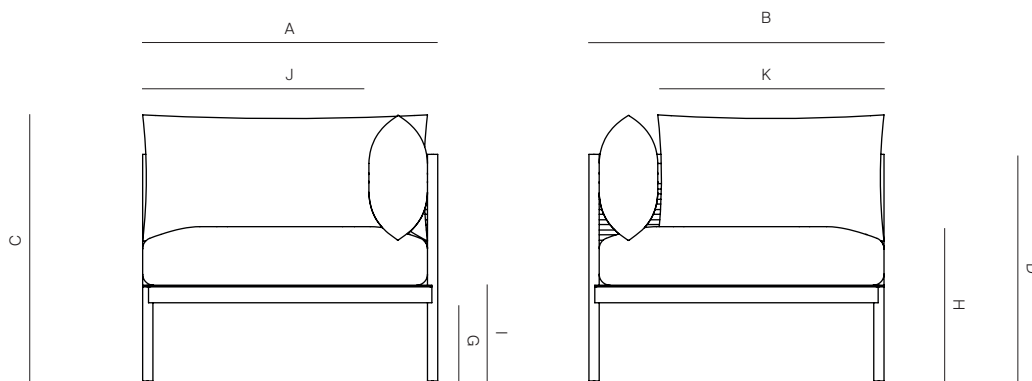

GREENWICH

by Mario Ruiz

CORNER SECTIONAL

832401

SPECIFICATIONS

Width:	31 3/4"	80.6 cm
Depth:	31 3/4"	80.6 cm
Height:	29"	73.7 cm
Seat height:	16 1/2"	42 cm

COM: 4 yds

*COM based on 54" wide no repeat fabric.

832401

MEASURES INCH CM	OVERALL WIDTH	OVERALL DEPTH	OVERALL HEIGHT WITH CUSHIONS	OVERALL FRAME HEIGHT	ARM HEIGHT	ARM WIDTH	FOOT HEIGHT	SEAT HEIGHT WITH CUSHIONS	FRAME SEAT HEIGHT	INSIDE SEAT WIDTH	INSIDE SEAT DEPTH
DESCRIPTION	A	B	C	D	E	F	G	H	I	J	K
CORNER SECTIONAL	31 3/4	31 3/4	29	24 3/4	-	-	8 1/2	16 1/2	10 1/4	25 1/2	25 1/2
SKU# 832401	80.6	80.6	73.7	63	-	-	21.4	42	26.2	64.7	64.7

MEASURES INCH CM	# OF BACK CUSHIONS	# OF SEAT CUSHIONS	COM CUSHIONS YARDS METERS	DIAGONAL CLEARANCE	FURNITURE WEIGHT LBS KGS	TOTAL PIECES IN A BOX	BOXED WEIGHT LBS KGS	CUBE
DESCRIPTION	L							
CORNER SECTIONAL	2	1	4	40 1/4	32	1	71	19.4
SKU# 832401	2	1	3.6	102.3	14	1	32	