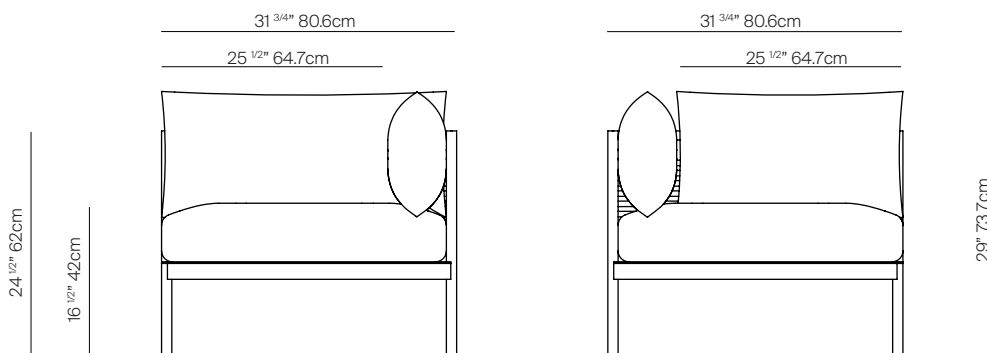

GREENWICH

by Mario Ruiz

CORNER SECTIONAL

832401

SPECIFICATIONS

Width:	31 3/4"	80.6 cm
Depth:	31 3/4"	80.6 cm
Height:	29"	73.7 cm
Seat height:	16 1/2"	42 cm

COM: 4 yds

*COM based on 54" wide no repeat fabric.

832401

MEASURES INCH CM	OVERALL WIDTH	OVERALL DEPTH	OVERALL HEIGHT WITH CUSHIONS	OVERALL FRAME HEIGHT	ARM HEIGHT	ARM WIDTH	FOOT HEIGHT	SEAT HEIGHT WITH CUSHIONS	FRAME SEAT HEIGHT	INSIDE SEAT WIDTH	INSIDE SEAT DEPTH
DESCRIPTION	A	B	C	D	E	F	G	H	I	J	K
CORNER SECTIONAL	31 3/4	31 3/4	29	24 3/4	-	-	8 1/2	16 1/2	10 1/4	25 1/2	25 1/2
SKU# 832401	80.6	80.6	73.7	63	-	-	21.4	42	26.2	64.7	64.7

MEASURES INCH CM	# OF BACK CUSHIONS	# OF SEAT CUSHIONS	COM CUSHIONS YARDS METERS	DIAGONAL CLEARANCE	FURNITURE WEIGHT LBS KGS	TOTAL PIECES IN A BOX	BOXED WEIGHT LBS KGS	CUBE
DESCRIPTION	L							
CORNER SECTIONAL	2	1	4	40 1/4	32	1	71	19.4
SKU# 832401	2	1	3.6	102.3	14	1	32	