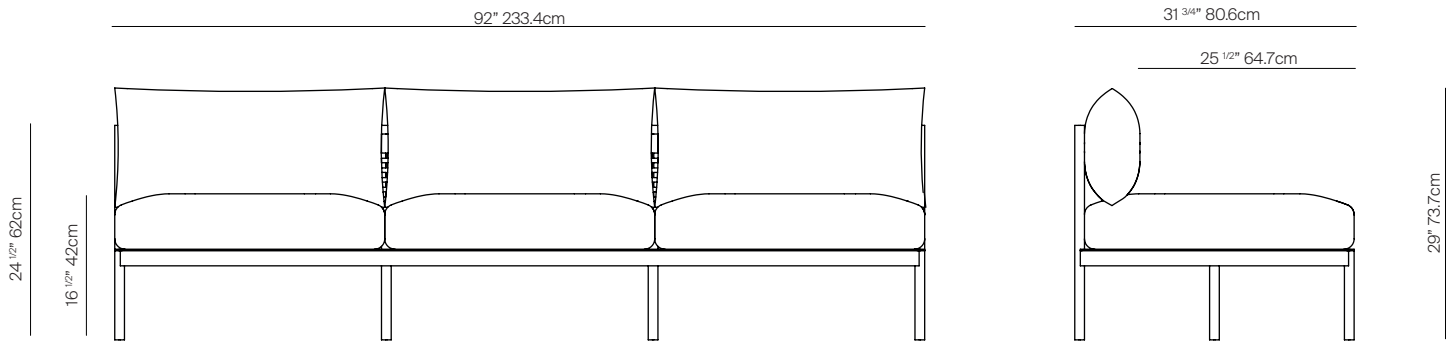

GREENWICH

by Mario Ruiz

ARMLESS SECTIONAL 3 SEATER

832528

SPECIFICATIONS

Width:	92"	233.4 cm
Depth:	31 3/4"	80.6 cm
Height:	29"	73.7 cm
Seat height:	16 1/2"	42 cm

COM: 8 yds
*COM based on 54" wide no repeat fabric.

832528

MEASURES INCH CM	OVERALL WIDTH	OVERALL DEPTH	OVERALL HEIGHT WITH CUSHIONS	OVERALL FRAME HEIGHT	ARM HEIGHT	ARM WIDTH	FOOT HEIGHT	SEAT HEIGHT WITH CUSHIONS	FRAME SEAT HEIGHT	INSIDE SEAT WIDTH	INSIDE SEAT DEPTH
DESCRIPTION	A	B	C	D	E	F	G	H	I	J	K
ARMLESS SECTIONAL 3 SEATER	92	31 3/4	29	24 3/4	-	-	8 1/2	16 1/2	10 1/4	-	25 1/2
SKU# 832528	233.4	80.6	73.7	63	-	-	21.4	42	26.2	-	64.7

MEASURES INCH CM	# OF BACK CUSHIONS	# OF SEAT CUSHIONS	COM CUSHIONS YARDS METERS	DIAGONAL CLEARANCE	FURNITURE WEIGHT LBS KGS	TOTAL PIECES IN A BOX	BOXED WEIGHT LBS KGS	CUBE
DESCRIPTION	L							
ARMLESS SECTIONAL 3 SEATER	3	3	8 1/2	40 1/4	83	1	123	52.9
SKU# 832528	3	3	7.7	102.3	37	1	55	