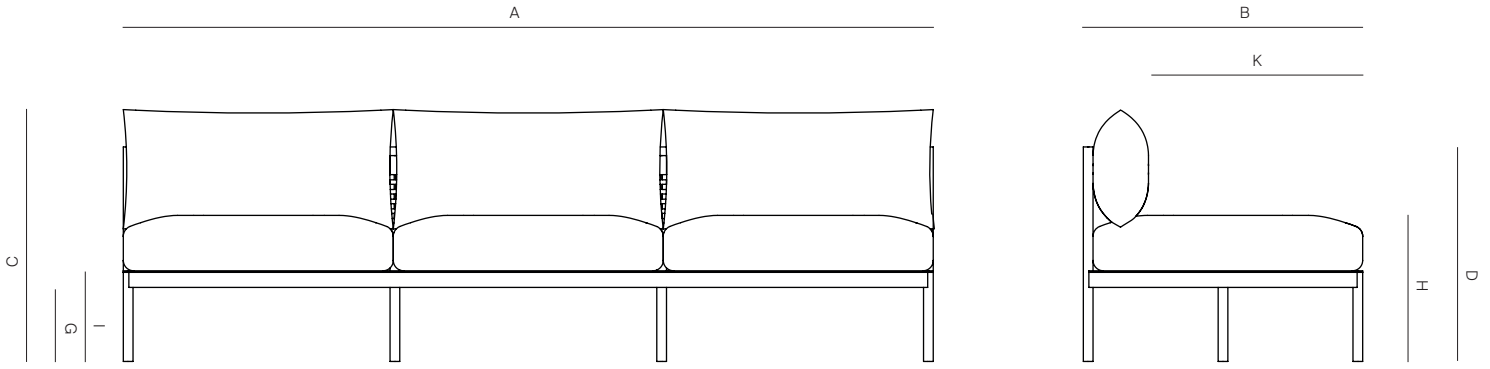

GREENWICH

by Mario Ruiz

ARMLESS SECTIONAL 3 SEATER

832528

SPECIFICATIONS

Width:	92"	233.4 cm
Depth:	31 3/4"	80.6 cm
Height:	29"	73.7 cm
Seat height:	16 1/2"	42 cm

COM: 8 yds
*COM based on 54" wide no repeat fabric.

(Reference Fabric Specification Sheet)

Throw Pillows Available: Outdoor Polyfill.

Furniture Cover Available.

THROW PILLOWS SOLD SEPARATELY

MOQ APPLIED ON CERTAIN FINISHES

DANAO

danaoliving.com

ARMLESS SECTIONAL 3 SEATER

832528

MEASURES INCH CM	OVERALL WIDTH	OVERALL DEPTH	OVERALL HEIGHT WITH CUSHIONS	OVERALL FRAME HEIGHT	ARM HEIGHT	ARM WIDTH	FOOT HEIGHT	SEAT HEIGHT WITH CUSHIONS	FRAME SEAT HEIGHT	INSIDE SEAT WIDTH	INSIDE SEAT DEPTH
DESCRIPTION	A	B	C	D	E	F	G	H	I	J	K
ARMLESS SECTIONAL 3 SEATER	92	31 3/4	29	24 3/4	-	-	8 1/2	16 1/2	10 1/4	-	25 1/2
SKU# 832528	233.4	80.6	73.7	63	-	-	21.4	42	26.2	-	64.7

MEASURES INCH CM	# OF BACK CUSHIONS	# OF SEAT CUSHIONS	COM CUSHIONS YARDS METERS	DIAGONAL CLEARANCE	FURNITURE WEIGHT LBS KGS	TOTAL PIECES IN A BOX	BOXED WEIGHT LBS KGS	CUBE
DESCRIPTION	L							
ARMLESS SECTIONAL 3 SEATER	3	3	8 1/2	40 1/4	83	1	123	52.9
SKU# 832528	3	3	7.7	102.3	37	1	55	