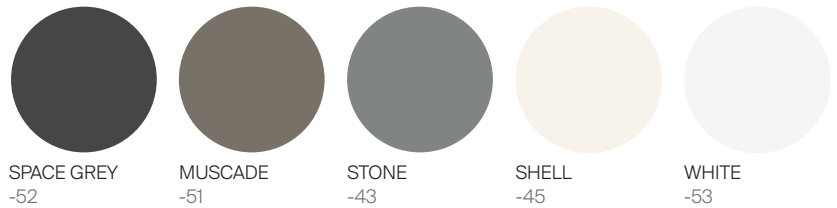

FINISHES

ALUMINUM

MATERIALS

Frame: Powder coated aluminum.

Cushion Foam: Made of HR (High Resiliency) foam with Dacron wrap incased in a nonwoven UV stabilized waterproof sonic welded fabric.

Cushion Fabric: COM/ Outdoor Canvas Grade A / Luxury Grade B Fabric options.

(Reference Fabric Specification Sheet)

Throw Pillows Available: Outdoor Polyfill.

Furniture Cover Available.

THROW PILLOWS SOLD SEPARATELY

MOQ APPLIED ON CERTAIN FINISHES

DANAO

danaoliving.com