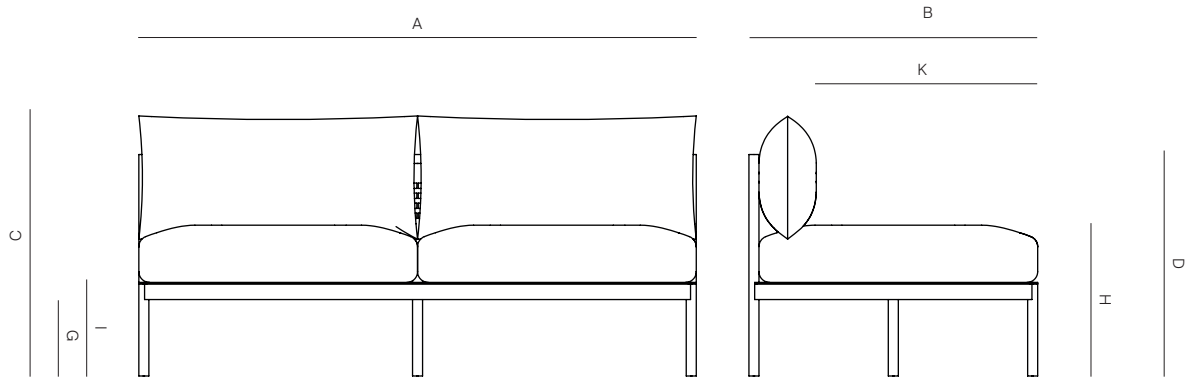

GREENWICH

by Mario Ruiz

ARMLESS SECTIONAL 2 SEATER

832512

SPECIFICATIONS

Width:	61 1/4"	155.6 cm
Depth:	31 3/4"	80.6 cm
Height:	29"	73.7 cm
Seat height:	16 1/2"	42 cm

COM: 6 yds

*COM based on 54" wide no repeat fabric.

(Reference Fabric Specification Sheet)

Throw Pillows Available: Outdoor Polyfill.

Furniture Cover Available.

THROW PILLOWS SOLD SEPARATELY

MOQ APPLIED ON CERTAIN FINISHES

DANAO

danaoliving.com

ARMLESS SECTIONAL 2 SEATER

832512

MEASURES INCH CM	OVERALL WIDTH	OVERALL DEPTH	OVERALL HEIGHT WITH CUSHIONS	OVERALL FRAME HEIGHT	ARM HEIGHT	ARM WIDTH	FOOT HEIGHT	SEAT HEIGHT WITH CUSHIONS	FRAME SEAT HEIGHT	INSIDE SEAT WIDTH	INSIDE SEAT DEPTH
DESCRIPTION	A	B	C	D	E	F	G	H	I	J	K
ARMLESS SECTIONAL 2 SEATER	61 1/4	31 3/4	29	24 3/4	-	-	8 1/2	16 1/2	10 1/4	-	25 1/2
SKU# 832512	155.6	80.6	73.7	63	-	-	21.4	42	26.2	-	64.7

MEASURES INCH CM	# OF BACK CUSHIONS	# OF SEAT CUSHIONS	COM CUSHIONS YARDS METERS	DIAGONAL CLEARANCE	FURNITURE WEIGHT LBS KGS	TOTAL PIECES IN A BOX	BOXED WEIGHT LBS KGS	CUBE
DESCRIPTION	L							
ARMLESS SECTIONAL 2 SEATER	2	2	6	40 1/4	55	1	95	35.9
SKU# 832512	2	2	5.4	102.3	24	1	43	