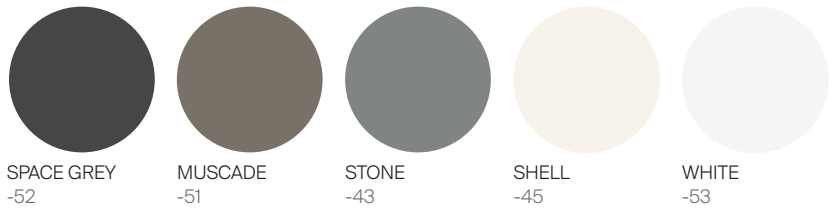

FINISHES

ALUMINUM

MATERIALS

Frame: Powder coated aluminum.

Cushion Foam: Made of HR (High Resiliency) foam with Dacron wrap incased in a nonwoven UV stabilized waterproof sonic welded fabric.

Cushion Fabric: COM/ Outdoor Canvas Grade A / Luxury Grade B Fabric options.

(Reference Fabric Specification Sheet)

Throw Pillows Available: Outdoor Polyfill.

Furniture Cover Available.

THROW PILLOWS SOLD SEPARATELY

MOQ APPLIED ON CERTAIN FINISHES

DANAO

danaoliving.com