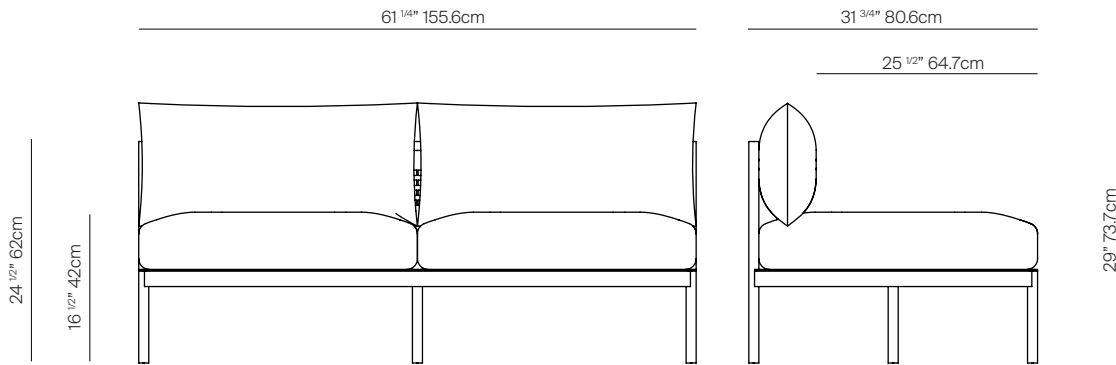

GREENWICH

by Mario Ruiz

ARMLESS SECTIONAL 2 SEATER

832512

SPECIFICATIONS

Width:	61 1/4"	155.6 cm
Depth:	31 3/4"	80.6 cm
Height:	29"	73.7 cm
Seat height:	16 1/2"	42 cm

COM: 6 yds

*COM based on 54" wide no repeat fabric.

832512

MEASURES INCH CM	OVERALL WIDTH	OVERALL DEPTH	OVERALL HEIGHT WITH CUSHIONS	OVERALL FRAME HEIGHT	ARM HEIGHT	ARM WIDTH	FOOT HEIGHT	SEAT HEIGHT WITH CUSHIONS	FRAME SEAT HEIGHT	INSIDE SEAT WIDTH	INSIDE SEAT DEPTH
DESCRIPTION	A	B	C	D	E	F	G	H	I	J	K
ARMLESS SECTIONAL 2 SEATER	61 1/4	31 3/4	29	24 3/4	-	-	8 1/2	16 1/2	10 1/4	-	25 1/2
SKU# 832512	155.6	80.6	73.7	63	-	-	21.4	42	26.2	-	64.7

MEASURES INCH CM	# OF BACK CUSHIONS	# OF SEAT CUSHIONS	COM CUSHIONS YARDS METERS	DIAGONAL CLEARANCE	FURNITURE WEIGHT LBS KGS	TOTAL PIECES IN A BOX	BOXED WEIGHT LBS KGS	CUBE
DESCRIPTION	L							
ARMLESS SECTIONAL 2 SEATER	2	2	6	40 1/4	55	1	95	35.9
SKU# 832512	2	2	5.4	102.3	24	1	43	