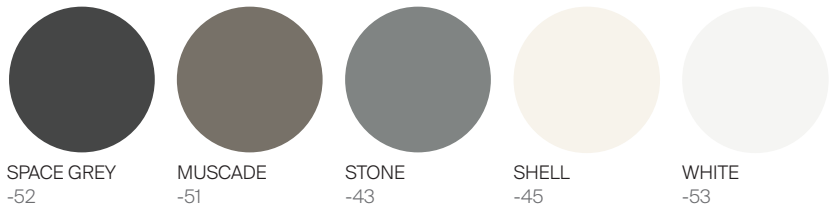

## FINISHES

## ALUMINUM

NATURAL  
-20