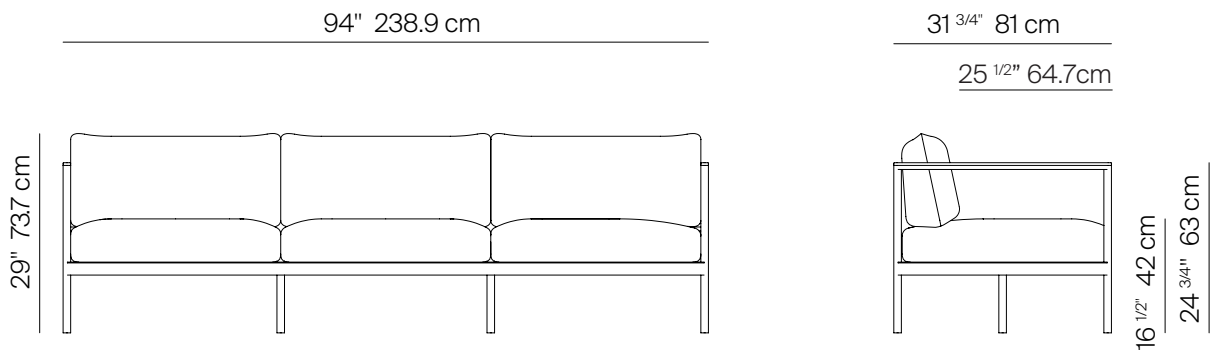

# GREENWICH

by Mario Ruiz

3 SEATER SOFA 94"

832502

## SPECIFICATIONS

Width: 94" 238.9 cm  
Depth: 31 3/4" 80.6 cm  
Height: 29" 73.7 cm  
Seat height: 16 1/2" 42 cm

COM: 8 1/4 yds  
\*COM based on 54" wide no repeat fabric.

# DANAO

danaoliving.com

MEASURES INCH CM	OVERALL WIDTH	OVERALL DEPTH	OVERALL HEIGHT WITH CUSHIONS	OVERALL FRAME HEIGHT	ARM HEIGHT	ARM WIDTH	FOOT HEIGHT	SEAT HEIGHT WITH CUSHIONS	FRAME SEAT HEIGHT	INSIDE SEAT WIDTH	INSIDE SEAT DEPTH
DESCRIPTION	A	B	C	D	E	F	G	H	I	J	K
3 SEAT SOFA	94	31 3/4	29	24 3/4	24 3/4	1	8 1/2	16 1/2	10 1/4	91 3/4	25 1/2
SKU# 832502	238.9	80.6	73.7	63	63	2.8	21.4	42	26.2	233.3	64.7

MEASURES INCH CM	# OF BACK CUSHIONS	# OF SEAT CUSHIONS	COM CUSHIONS YARDS METERS	DIAGONAL CLEARANCE	FURNITURE WEIGHT LBS KGS	TOTAL PIECES IN A BOX	BOXED WEIGHT LBS KGS	CUBE
DESCRIPTION	L							
3 SEAT SOFA	3	3	8 1/4	40 1/4	114	1	120	54.1
SKU# 832502	3	3	7.5	102.3	52	1	54	