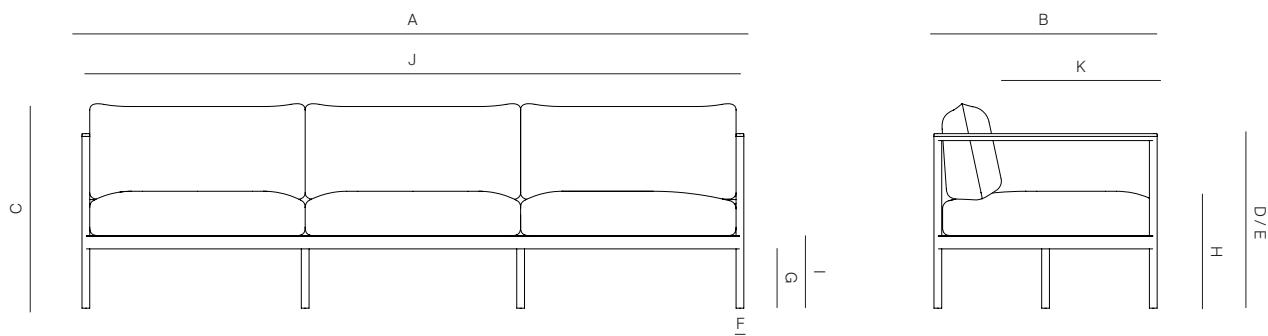

## SPECIFICATIONS

Width: 94" 238.9 cm  
Depth: 31 3/4" 80.6 cm  
Height: 29" 73.7 cm  
Seat height: 16 1/2" 42 cm

COM: 8 1/4 yds  
\*COM based on 54" wide no repeat fabric.

## ALUMINUM

NATURAL  
-20

# DANAO

danaoliving.com

MEASURES INCH CM	OVERALL WIDTH	OVERALL DEPTH	OVERALL HEIGHT WITH CUSHIONS	OVERALL FRAME HEIGHT	ARM HEIGHT	ARM WIDTH	FOOT HEIGHT	SEAT HEIGHT WITH CUSHIONS	FRAME SEAT HEIGHT	INSIDE SEAT WIDTH	INSIDE SEAT DEPTH
DESCRIPTION	A	B	C	D	E	F	G	H	I	J	K
3 SEAT SOFA	94	31 3/4	29	24 3/4	24 3/4	1	8 1/2	16 1/2	10 1/4	91 3/4	25 1/2
SKU# 832502	238.9	80.6	73.7	63	63	2.8	21.4	42	26.2	233.3	64.7