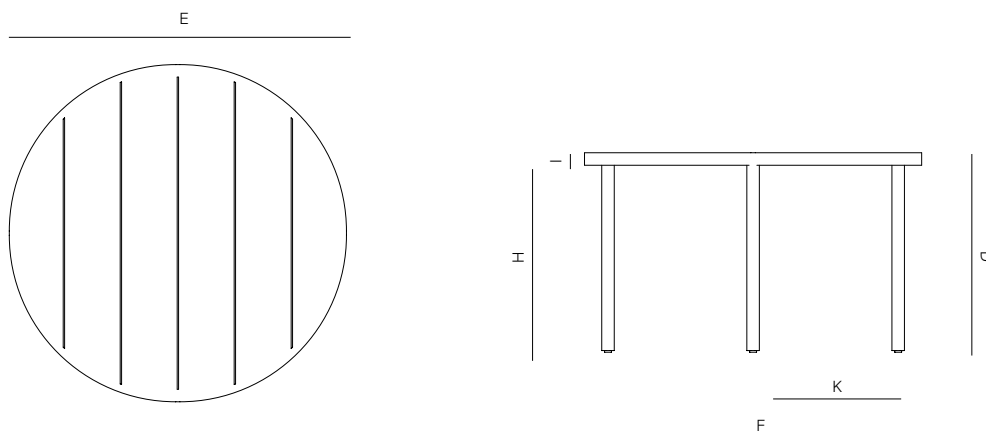

GREENWICH

by Mario Ruiz

ROUND DINING TABLE 48"

836102

47 3/4" 121.3 cm

26 1/2" 67 cm

28 1/4" 71.7 cm

SPECIFICATIONS

Width:	47 3/4"	121.3 cm
Depth:	47 3/4"	121.3 cm
Height:	28 1/4"	71.7 cm
Seat:	4	

MATERIALS

Frame: Powder coated aluminum.

Furniture Cover Available.

FINISHES

SPACE GREY
-52

MUSCADE
-51

STONE
-43

SHELL
-45

WHITE
-53

ALUMINUM

TRH OW PILLOWS SOLD SEPARATELY

MOQ APPLIED ON CERTAIN FINISHES

DANAO

danaoliving.com

MEASURES INCH CM	OVERALL LENGTH A	OVERALL WIDTH C	OVERALL HEIGHT D	DIAMETER E	SIZE OF BASE F	TABLE TOP THICKNESS I	APRON TO FLOOR CLEARANCE J	SPACE BETWEEN LEGS AT HEAD K	SPACE BETWEEN LEGS AT SIDE L
DESCRIPTION	A	C	D	E	F	I	J	K	L
ROUND DINING TABLE 48"	-	-	28 1/4	47 3/4	47.75	1.75	26.5	30.5	30.5
SKU# 836102	-	-	71.8	121.3	121.3	4.5	67.3	77.5	77.5

MEASURES INCH CM	SEAT UP TO	DIAGONAL CLEARANCE J	OVERALL FURNITURE WEIGHT LBS KGS	TOTAL PIECES IN A BOX	BOXED WEIGHT LBS KGS	CBM
DESCRIPTION		J				
ROUND DINING TABLE 48"		49	46	1	82	48.1
SKU# 836102		124.6	21	1	37	