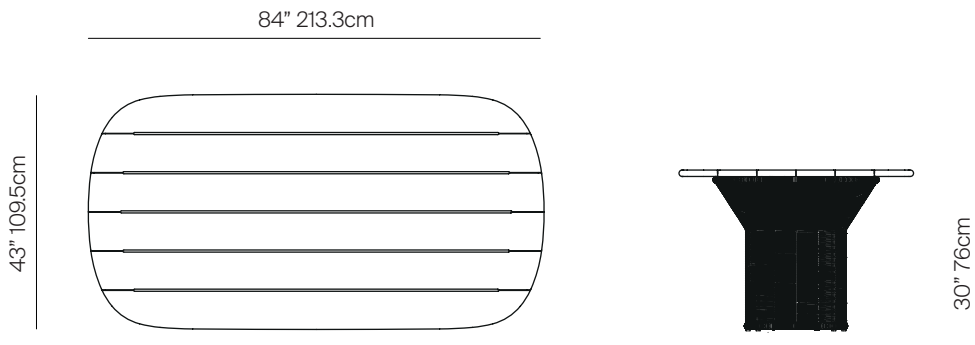

COLLARE

by Toan Nguyen

84" OVAL DINING TABLE

88640154

SPECIFICATIONS

Width:	84"	213.3 cm
Depth:	43"	109.5 cm
Height:	30"	76 cm

FINISHES

MUSCADE
-51

Weave : Polypropylene rope.

Furniture cover available.

TRHOW PILLOWS SOLD SEPARATELY

DANAO

danaoliving.com

84" OVAL DINING TABLE

88640154

MEASURES INCH CM	OVERALL LENGTH	OVERALL WIDTH	OVERALL HEIGHT	SIZE OF BASE	OVERHANG AT ENDS	OVERHANG AT SIDES	TABLE TOP THICKNESS	APRON TO FLOOR CLEARANCE	SPACE BETWEEN LEGS AT HEAD	SPACE BETWEEN LEGS AT SIDE	SEAT UP TO
DESCRIPTION	A	B	C	D	E	F	G	H	I	J	K
84" OVAL DINING TABLE	84	43	30	19	-	6 1/4	1 1/4	28 1/4	-	-	6
SKU# 88640154	213.3	109.5	76	48.3	-	16.1	3	71.7	-	-	6

MEASURES INCH CM	DIAGONAL CLEARANCE	OVERALL FURNITURE WEIGHT LBS KGS	TOTAL PIECES IN A BOX	BOXED WEIGHT LBS KGS	CUBE
DESCRIPTION	L				
84" OVAL DINING TABLE Z	42 1/4	162.04	1	214.07	69.20
SKU# 88640154	10.74	73.5	1	97.1	