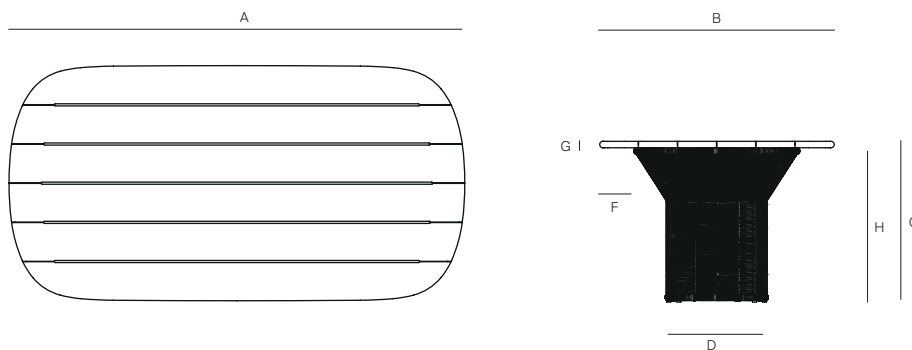

Weave : Polypropylene rope.

Furniture cover available.

TRHOW PILLOWS SOLD SEPARATELY

DANAO

danaoliving.com

84" OVAL DINING TABLE

88640154

MEASURES INCH CM	OVERALL LENGTH	OVERALL WIDTH	OVERALL HEIGHT	SIZE OF BASE	OVERHANG AT ENDS	OVERHANG AT SIDES	TABLE TOP THICKNESS	APRON TO FLOOR CLEARANCE	SPACE BETWEEN LEGS AT HEAD	SPACE BETWEEN LEGS AT SIDE	SEAT UP TO
DESCRIPTION	A	B	C	D	E	F	G	H	I	J	K
84" OVAL DINING TABLE	84	43	30	19	-	6 1/4	1 1/4	28 1/4	-	-	6
SKU# 88640154	213.3	109.5	76	48.3	-	16.1	3	71.7	-	-	6

MEASURES INCH CM	DIAGONAL CLEARANCE	OVERALL FURNITURE WEIGHT LBS KGS	TOTAL PIECES IN A BOX	BOXED WEIGHT LBS KGS	CUBE
DESCRIPTION	L				
84" OVAL DINING TABLE Z	42 1/4	162.04	1	214.07	69.20
SKU# 88640154	10.74	73.5	1	97.1	