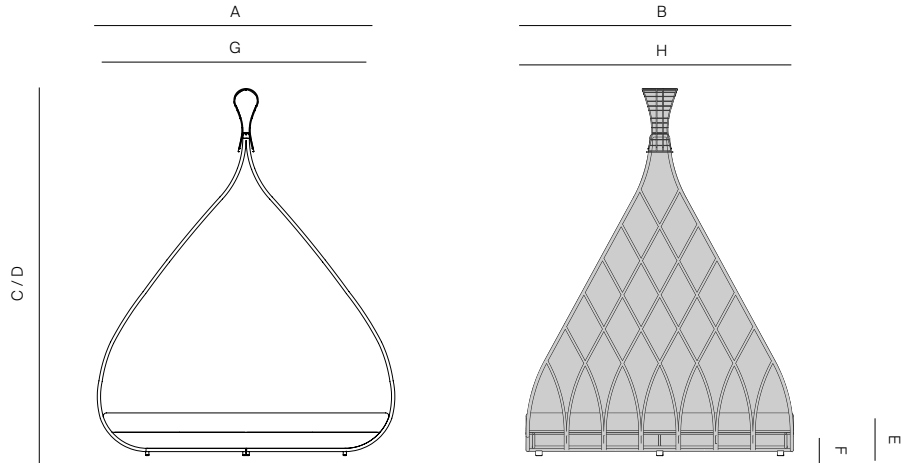

CHILL

by Daniel Pouzet

SOFA DAYBED

849201

SPECIFICATIONS

Width:	92 1/2"	234.6 cm
Depth:	83 1/4"	211.3 cm
Height:	114"	289.4 cm
Seat height:	13 1/4"	33.7 cm

COM: 15 yds

MATERIALS

HEATHERED
TAUPE

ROPE

DANAO

danaoliving.com

MEASURES INCH CM	OVERALL WIDTH	OVERALL DEPTH	OVERALL HEIGHT WITH CUSHIONS	OVERALL FRAME HEIGHT	SEAT HEIGHT WITH CUSHIONS	FRAME SEAT HEIGHT (FLOOR TO FRAME FRONT)	INSIDE SEAT WIDTH	INSIDE SEAT DEPTH
DESCRIPTION	A	B	C	D	E	F	G	H
SOFA DAYBED	92 1/2	83 1/4	114	114	13 1/4	7 1/4	88 3/4	83 1/4
SKU# 849201	234.6	211.3	289.4	289.4	33.7	18.4	225.2	211.3

MEASURES INCH CM	# OF SEAT CUSHIONS	COM SEAT CUSHIONS INCH CM	DIAGONAL CLEARANCE	FURNITURE WEIGHT LBS KGS	TOTAL PIECES IN A BOX	BOXED WEIGHT LBS KGS	CUBE
DESCRIPTION			I				
SOFA DAYBED	2	15	123 1/4	177	1	202	324.2
SKU# 849201	2	15	313	80	1	92	