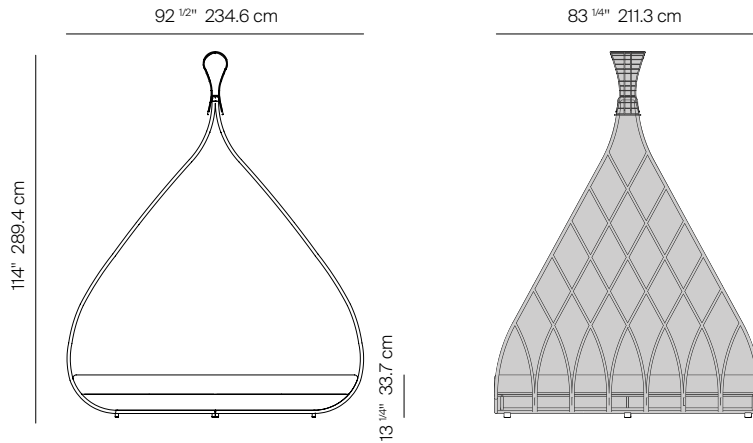

CHILL

by Daniel Pouzet

SOFA DAYBED

849201

SPECIFICATIONS

Width:	92 1/2"	234.6 cm
Depth:	83 1/4"	211.3 cm
Height:	114"	289.4 cm
Seat height:	13 1/4"	33.7 cm

COM: 15 yds

MATERIALS

HEATHERED
TAUPE

ROPE

DANAO

danaoliving.com

MEASURES INCH CM	OVERALL WIDTH	OVERALL DEPTH	OVERALL HEIGHT WITH CUSHIONS	OVERALL FRAME HEIGHT	SEAT HEIGHT WITH CUSHIONS	FRAME SEAT HEIGHT (FLOOR TO FRAME FRONT)	INSIDE SEAT WIDTH	INSIDE SEAT DEPTH
DESCRIPTION	A	B	C	D	E	F	G	H
SOFA DAYBED	92 1/2	83 1/4	114	114	13 1/4	7 1/4	88 3/4	83 1/4
SKU# 849201	234.6	211.3	289.4	289.4	33.7	18.4	225.2	211.3

MEASURES INCH CM	# OF SEAT CUSHIONS	COM SEAT CUSHIONS INCH CM	DIAGONAL CLEARANCE	FURNITURE WEIGHT LBS KGS	TOTAL PIECES IN A BOX	BOXED WEIGHT LBS KGS	CUBE
DESCRIPTION			I				
SOFA DAYBED	2	15	123 1/4	177	1	202	324.2
SKU# 849201	2	15	313	80	1	92	