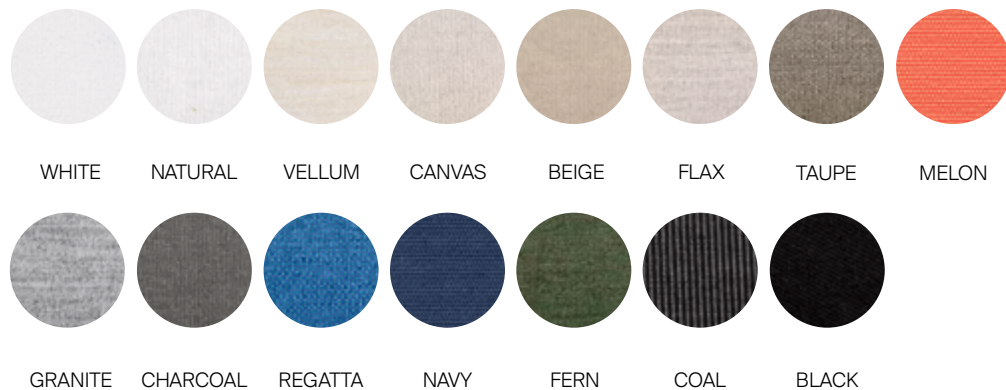

_Grade A Fabric: