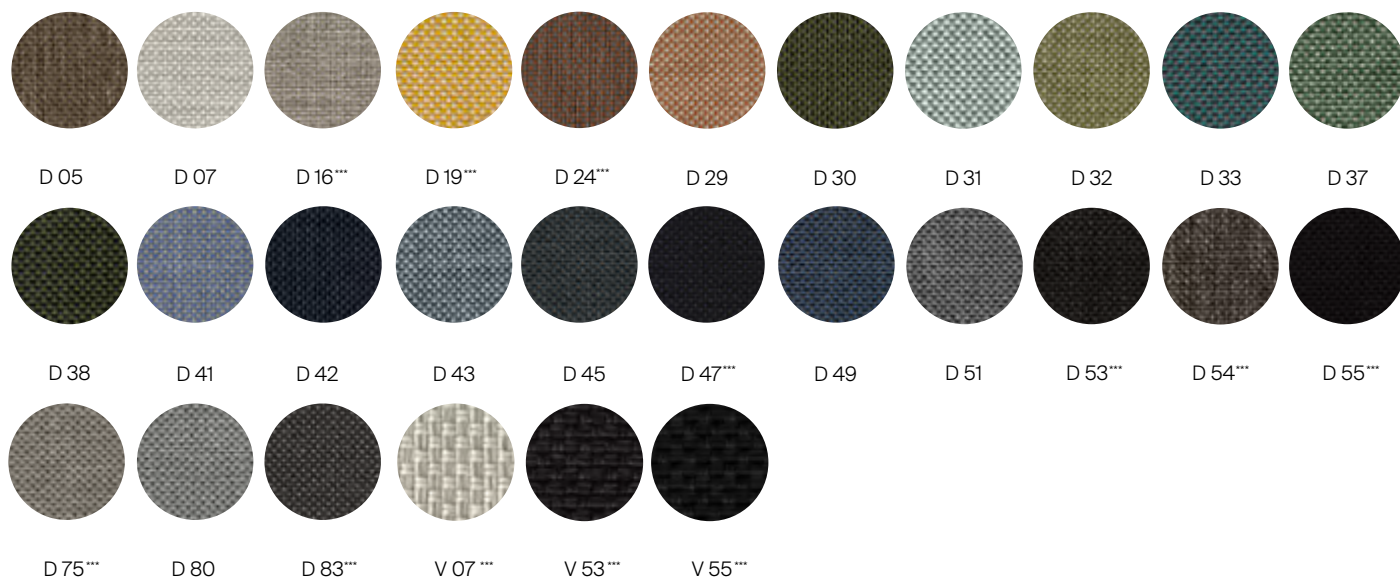

_Grade B Fabric: