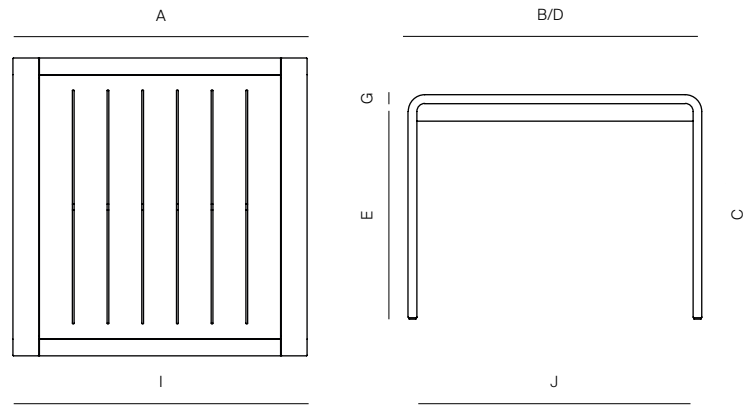

MEASURES INCH CM	OVERALL LENGTH	OVERALL WIDTH	OVERALL HEIGHT	SIZE OF BASE	FOOT HEIGHT	OVERGANG AT ENDS	TABLE TOP THICKNESS	APRON TO FLOOR CLEARANCE	SPACE BETWEEN LEGS AT HEAD	SPACE BETWEEN LEGS AT SIDE	SEAT UP TO (APROX. 20"W CHAIRS SPACED 2" APART)
DESCRIPTION	A	B	C	D	E	F	G	H	I	J	K
RECT. DINING TABLE 72"	72	40	30 1/4	72	27	-	1 1/4	-	65	38 3/4	-
SKU# 876201	182.9	101.6	76.7	182.9	68.4	-	3	-	165.1	98.6	-

MEASURES INCH CM	DIAGONAL	CLEARANCE	OVERALL FURNITURE WEIGHT LBS KGS	TOTAL PIECES IN A BOX	BOXED WEIGHT LBS KGS	CBM
DESCRIPTION	L					
RECT. DINING TABLE 72"	100.5		75	1	138	18.8
SKU# 876201	255.6		34	1	63