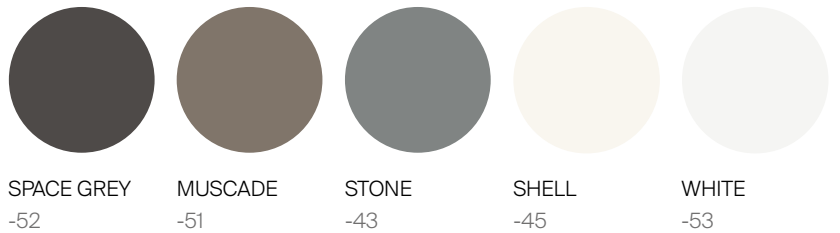

## SPECIFICATIONS

Width:	72"	182.9 cm
Depth:	40"	101.6 cm
Height:	30 1/4"	76.7 cm

## MATERIALS

Frame: Powder coated aluminum.

Accents: Batyline.

Furniture Cover Available.

## FINISHES