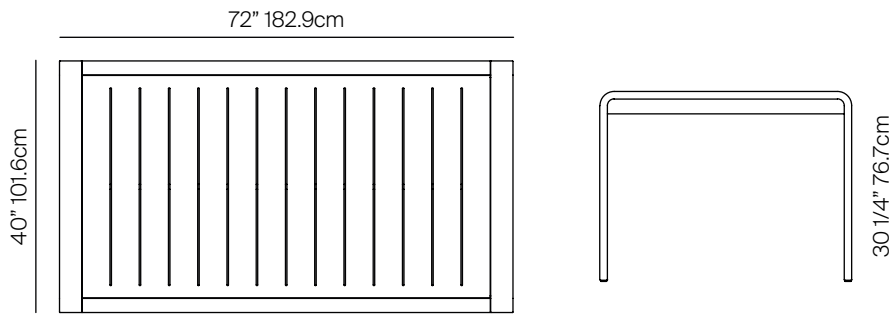

# BOND

by Claudio Bellini

RECT. DINING TABLE 72"

876201

## SPECIFICATIONS

Width:	72"	182.9 cm
Depth:	40"	101.6 cm
Height:	30 1/4"	76.7 cm

## BATYLINE

MEASURES INCH CM	OVERALL LENGTH	OVERALL WIDTH	OVERALL HEIGHT	SIZE OF BASE	FOOT HEIGHT	OVERGANG AT ENDS	TABLE TOP THICKNESS	APRON TO FLOOR CLEARANCE	SPACE BETWEEN LEGS AT HEAD	SPACE BETWEEN LEGS AT SIDE	SEAT UP TO (APROX. 20"W CHAIRS SPACED 2" APART)
DESCRIPTION	A	B	C	D	E	F	G	H	I	J	K
RECT. DINING TABLE 72"	72	40	30 1/4	72	27	-	1 1/4	-	65	38 3/4	-
SKU# 876201	182.9	101.6	76.7	182.9	68.4	-	3	-	165.1	98.6	-

MEASURES INCH CM	DIAGONAL	CLEARANCE	OVERALL FURNITURE WEIGHT LBS KGS	TOTAL PIECES IN A BOX	BOXED WEIGHT LBS KGS	CBM
DESCRIPTION	L					
RECT. DINING TABLE 72"	100.5		75	1	138	18.8
SKU# 876201	255.6		34	1	63	