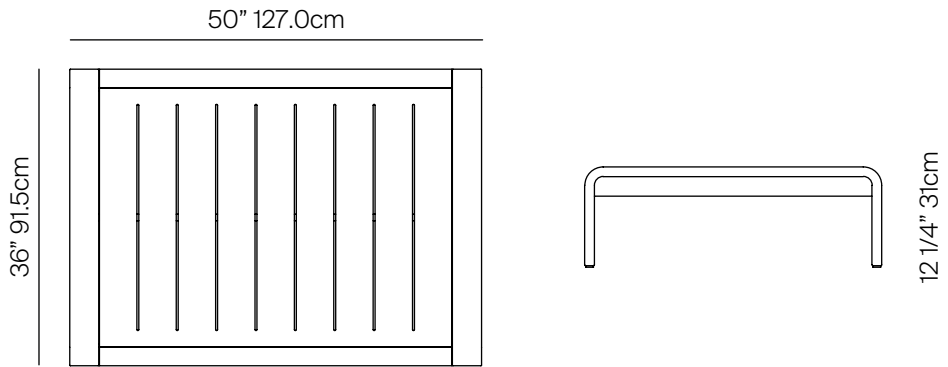

# BOND

by Claudio Bellini

RECT. COFFEE TABLE 50"

875101

## SPECIFICATIONS

Width:	50"	127 cm
Depth:	36"	91.5 cm
Height:	12 1/4"	31 cm

## BATYLINE

MEASURES INCH CM	OVERALL LENGTH	OVERALL WIDTH	OVERALL HEIGHT	SIZE OF BASE	FOOT HEIGHT	OVERGANG AT ENDS	TABLE TOP THICKNESS	APRON TO FLOOR CLEARANCE	SPACE BETWEEN LEGS AT HEAD	SPACE BETWEEN LEGS AT SIDE	SEAT UP TO (APROX. 20"W CHAIRS SPACED 2" APART)
DESCRIPTION	A	B	C	D	E	F	G	H	I	J	K
RECT. COFFEE TABLE 50"	50	36	12 1/4	50	9	-	1 1/4	-	43	33 1/2	-
SKU# 875101	127	91.5	31	127	22.7	-	3	-	109	85.5	-

MEASURES INCH CM	DIAGONAL	CLEARANCE	OVERALL FURNITURE WEIGHT LBS KGS	TOTAL PIECES IN A BOX	BOXED WEIGHT LBS KGS	CBM
DESCRIPTION	L					
RECT. COFFEE TABLE 50"	71		49	1	54	13.64
SKU# 875101	180.5		22	1	25	