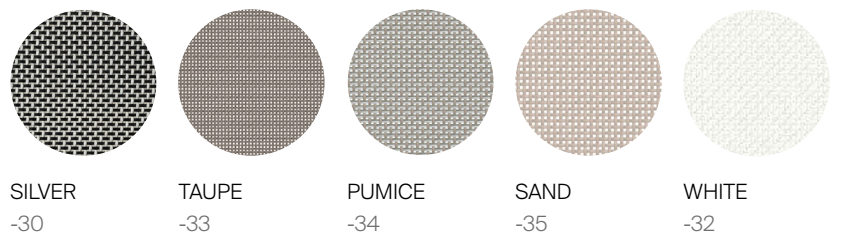

BOND

by Claudio Bellini

RECT. COFFEE TABLE 50"

875101

SPECIFICATIONS

Width:	50"	127 cm
Depth:	36"	91.5 cm
Height:	12 1/4"	31 cm

MATERIALS

Frame: Powder coated aluminum.

Accents: Batyline.

Furniture Cover Available.

FINISHES

ALUMINUM

BATYLINE