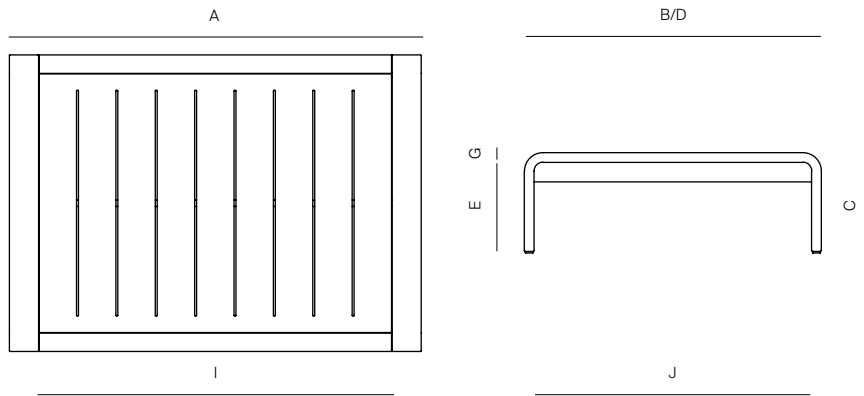

MEASURES INCH CM	OVERALL LENGTH	OVERALL WIDTH	OVERALL HEIGHT	SIZE OF BASE	FOOT HEIGHT	OVERGANG AT ENDS	TABLE TOP THICKNESS	APRON TO FLOOR CLEARANCE	SPACE BETWEEN LEGS AT HEAD	SPACE BETWEEN LEGS AT SIDE	SEAT UP TO (APROX. 20"W CHAIRS SPACED 2" APART)
DESCRIPTION	A	B	C	D	E	F	G	H	I	J	K
RECT. COFFEE TABLE 50"	50	36	12 1/4	50	9	-	1 1/4	-	43	33 1/2	-
SKU# 875101	127	91.5	31	127	22.7	-	3	-	109	85.5	-

MEASURES INCH CM	DIAGONAL	CLEARANCE	OVERALL FURNITURE WEIGHT LBS KGS	TOTAL PIECES IN A BOX	BOXED WEIGHT LBS KGS	CBM
DESCRIPTION	L					
RECT. COFFEE TABLE 50"	71		49	1	54	13.64
SKU# 875101	180.5		22	1	25