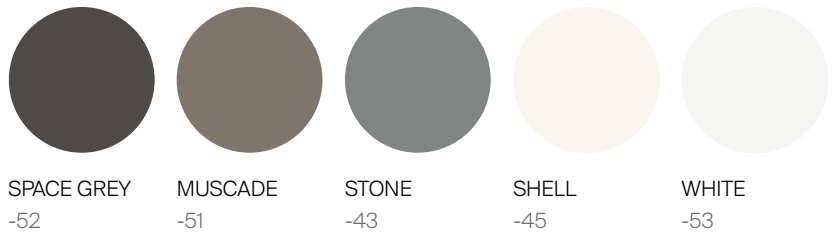

## SPECIFICATIONS

Width:	50"	127 cm
Depth:	36"	91.5 cm
Height:	12 1/4"	31 cm

## MATERIALS

Frame: Powder coated aluminum.

Accents: Batyline.

Furniture Cover Available.

## FINISHES