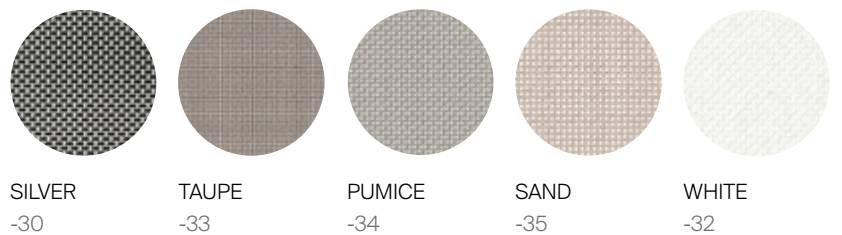

BOND

by Claudio Bellini

DINING TABLE 96"

876203

SPECIFICATIONS

Width:	96"	243.8 cm
Depth:	40"	101.6 cm
Height:	30 1/4"	76.8 cm

MATERIALS

Frame: Powder coated aluminum.

Accents: Batyline.

Furniture Cover Available.

FINISHES

ALUMINUM

BATYLINE

DANAO

danaoliving.com

MEASURES INCH CM	OVERALL LENGTH	OVERALL WIDTH	OVERALL HEIGHT	SIZE OF BASE	FOOT HEIGHT	OVERGANG AT ENDS	TABLE TOP THICKNESS	APRON TO FLOOR CLEARANCE	SPACE BETWEEN LEGS AT HEAD	SPACE BETWEEN LEGS AT SIDE	SEAT UP TO (APROX. 20"W CHAIRS SPACED 2" APART)
DESCRIPTION	A	B	C	D	E	F	G	H	I	J	K
DINING TABLE 96"	40	96	30 1/4	96	27	-	1 1/4	-	89	38 3/4	-
SKU# 876203	101.6	243.8	76.7	243.8	68.7	-	3	-	225.8	98.6	-