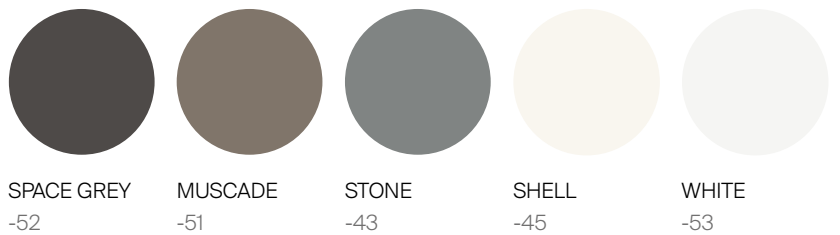

BOND

by Claudio Bellini

DINING TABLE 96"

876203

SPECIFICATIONS

Width:	96"	243.8 cm
Depth:	40"	101.6 cm
Height:	30 1/4"	76.8 cm

MATERIALS

Frame: Powder coated aluminum.

Accents: Batyline.

Furniture Cover Available.

FINISHES

ALUMINUM

BATYLINE

DANAO

danaoliving.com

MEASURES INCH CM	OVERALL LENGTH	OVERALL WIDTH	OVERALL HEIGHT	SIZE OF BASE	FOOT HEIGHT	OVERGANG AT ENDS	TABLE TOP THICKNESS	APRON TO FLOOR CLEARANCE	SPACE BETWEEN LEGS AT HEAD	SPACE BETWEEN LEGS AT SIDE	SEAT UP TO (APROX. 20"W CHAIRS SPACED 2" APART)
DESCRIPTION	A	B	C	D	E	F	G	H	I	J	K
DINING TABLE 96"	40	96	30 1/4	96	27	-	1 1/4	-	89	38 3/4	-
SKU# 876203	101.6	243.8	76.7	243.8	68.7	-	3	-	225.8	98.6	-