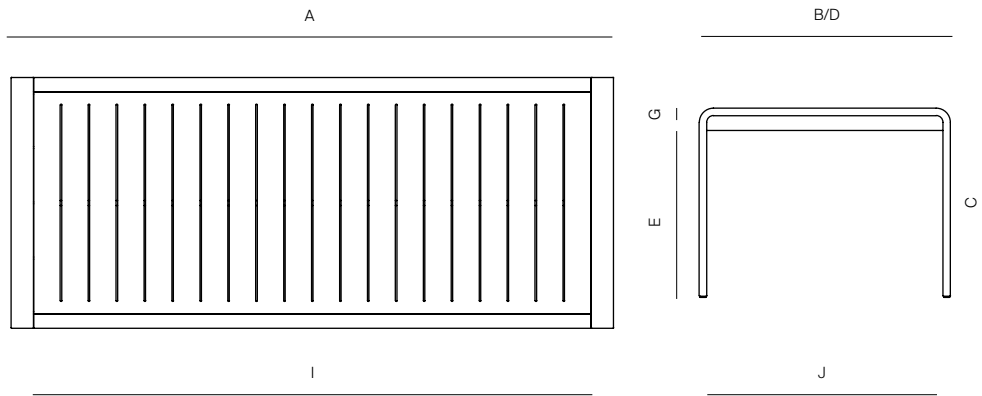

BOND

by Claudio Bellini

DINING TABLE 96"

876203

SPECIFICATIONS

Width:	96"	243.8 cm
Depth:	40"	101.6 cm
Height:	30 1/4"	76.8 cm

MATERIALS

Frame: Powder coated aluminum.

Accents: Batyline.

Furniture Cover Available.

FINISHES

ALUMINUM

BATYLINE

DANAO

danaoliving.com

MEASURES INCH CM	OVERALL LENGTH	OVERALL WIDTH	OVERALL HEIGHT	SIZE OF BASE	FOOT HEIGHT	OVERGANG AT ENDS	TABLE TOP THICKNESS	APRON TO FLOOR CLEARANCE	SPACE BETWEEN LEGS AT HEAD	SPACE BETWEEN LEGS AT SIDE	SEAT UP TO (APROX. 20"W CHAIRS SPACED 2" APART)
DESCRIPTION	A	B	C	D	E	F	G	H	I	J	K
DINING TABLE 96"	40	96	30 1/4	96	27	-	1 1/4	-	89	38 3/4	-
SKU# 876203	101.6	243.8	76.7	243.8	68.7	-	3	-	225.8	98.6	-

MEASURES INCH CM	DIAGONAL	CLEARANCE	OVERALL FURNITURE WEIGHT LBS KGS	TOTAL PIECES IN A BOX	BOXED WEIGHT LBS KGS	CBM
DESCRIPTION	L					
DINING TABLE 96"	100 1/2		94	1	172	22.7
SKU# 876203	255.6		43	1	78	