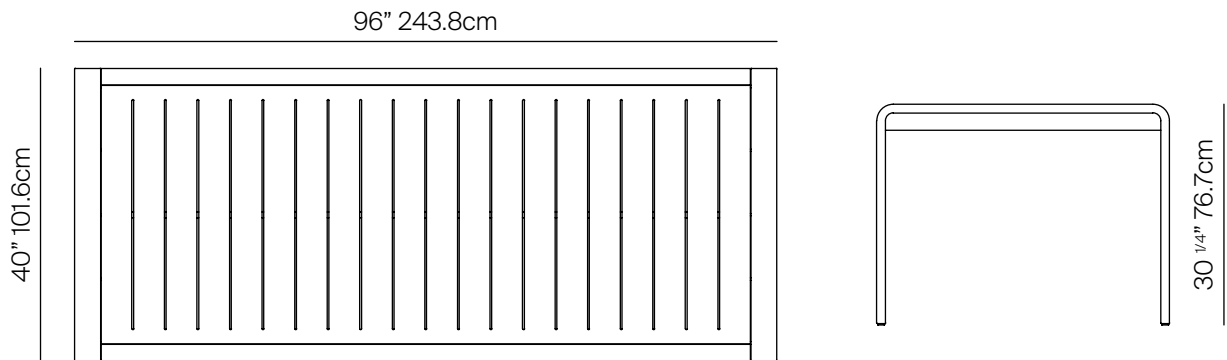

BOND

by Claudio Bellini

DINING TABLE 96"

876203

SPECIFICATIONS

Width:	96"	243.8 cm
Depth:	40"	101.6 cm
Height:	30 1/4"	76.8 cm

MATERIALS

Frame: Powder coated aluminum.

Accents: Batyline.

Furniture Cover Available.

FINISHES

ALUMINUM

BATYLINE

DANAO

danaoliving.com

MEASURES INCH CM	OVERALL LENGTH	OVERALL WIDTH	OVERALL HEIGHT	SIZE OF BASE	FOOT HEIGHT	OVERGANG AT ENDS	TABLE TOP THICKNESS	APRON TO FLOOR CLEARANCE	SPACE BETWEEN LEGS AT HEAD	SPACE BETWEEN LEGS AT SIDE	SEAT UP TO (APROX. 20"W CHAIRS SPACED 2" APART)
DESCRIPTION	A	B	C	D	E	F	G	H	I	J	K
DINING TABLE 96"	40	96	30 1/4	96	27	-	1 1/4	-	89	38 3/4	-
SKU# 876203	101.6	243.8	76.7	243.8	68.7	-	3	-	225.8	98.6	-

MEASURES INCH CM	DIAGONAL	CLEARANCE	OVERALL FURNITURE WEIGHT LBS KGS	TOTAL PIECES IN A BOX	BOXED WEIGHT LBS KGS	CBM
DESCRIPTION	L					
DINING TABLE 96"	100 1/2		94	1	172	22.7
SKU# 876203	255.6		43	1	78	