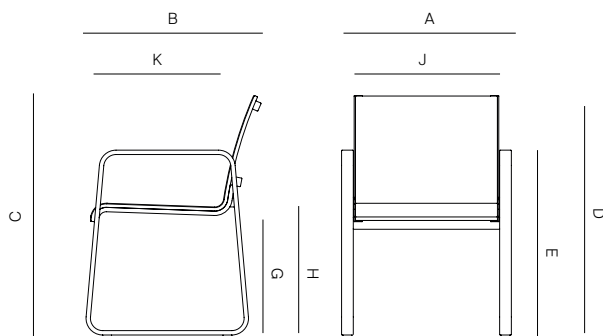

## SPECIFICATIONS

Width:	22 3/4"	58 cm
Depth:	23 1/2"	59.8 cm
Height:	32 1/2"	82 cm
Seat height:	18"	45.6 cm

## FINISHES

# DANAO

[danaoliving.com](http://danaoliving.com)

MEASURES INCH CM	OVERALL WIDTH	OVERALL DEPTH	OVERALL HEIGHT WITH CUSHIONS	OVERALL FRAME HEIGHT	ARM HEIGHT	ARM WIDTH	FOOT HEIGHT	SEAT HEIGHT WITH CUSHIONS	SEAT HEIGHT (FLOOR TO FRAME)	INSIDE SEAT WIDTH	INSIDE SEAT DEPTH
DESCRIPTION	A	B	C	D	E	F	G	H	I	J	K
DINING ARMCHAIR	22 3/4	23 1/2	32 1/2	32 1/2	25 1/4	1/2	14 1/2	-	18	19 1/2	17 1/2
SKU# 872101	58	59.8	82	82	64	4	868	-	45.6	49.4	44.2