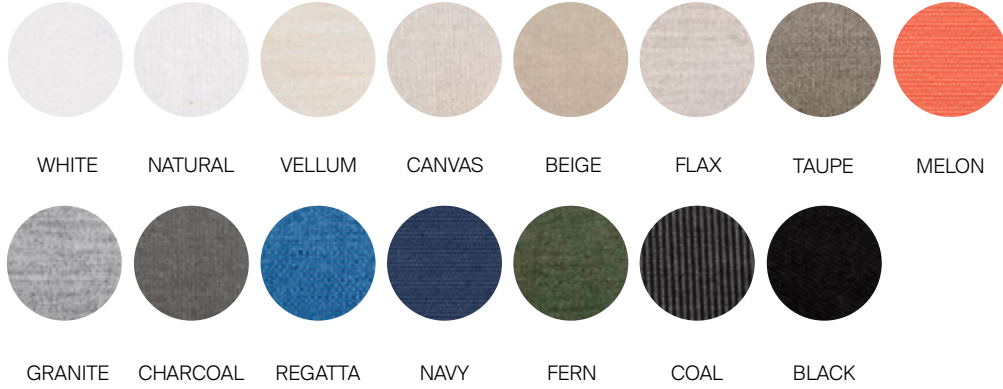

_Grade A Fabric: