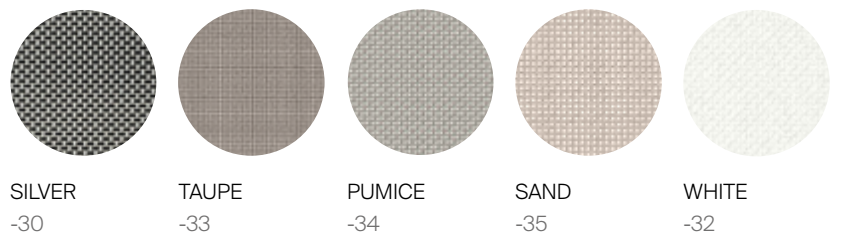

ALUMINUM

BATYLINE

DANAO

danaoliving.com