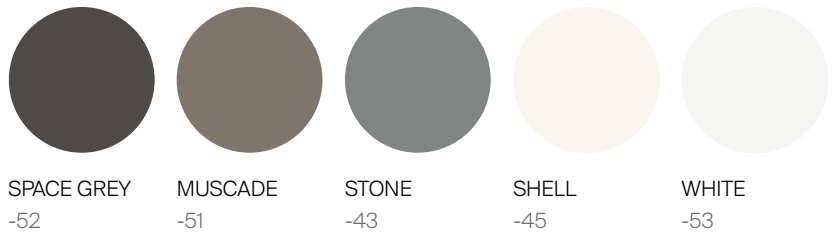

## MATERIALS

Frame: Powder coated aluminum.

Accents: Batyline.

Furniture Cover Available.

## FINISHES