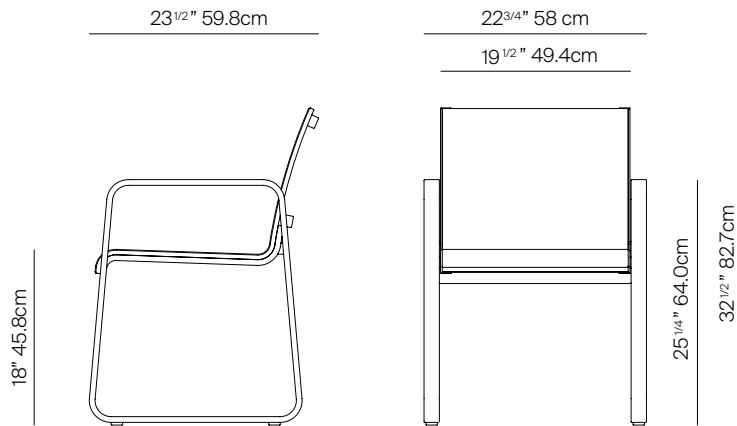

## SPECIFICATIONS

Width:	22 3/4"	58 cm
Depth:	23 1/2"	59.8 cm
Height:	32 1/2"	82 cm
Seat height:	18"	45.6 cm

# DANAO

[danaoliving.com](http://danaoliving.com)

MEASURES INCH CM	OVERALL WIDTH	OVERALL DEPTH	OVERALL HEIGHT WITH CUSHIONS	OVERALL FRAME HEIGHT	ARM HEIGHT	ARM WIDTH	FOOT HEIGHT	SEAT HEIGHT WITH CUSHIONS	SEAT HEIGHT (FLOOR TO FRAME)	INSIDE SEAT WIDTH	INSIDE SEAT DEPTH
DESCRIPTION	A	B	C	D	E	F	G	H	I	J	K
DINING ARMCHAIR	22 3/4	23 1/2	32 1/2	32 1/2	25 1/4	1/2	14 1/2	-	18	19 1/2	17 1/2
SKU# 872101	58	59.8	82	82	64	4	868	-	45.6	49.4	44.2

MEASURES INCH CM	# OF BACK CUSHIONS	# OF SEAT CUSHIONS	COM CUSHIONS YARDS METERS	DIAGONAL CLEARANCE	FURNITURE WEIGHT LBS KGS	TOTAL PIECES IN A BOX	BOXED WEIGHT LBS KGS	CUBE
DESCRIPTION	L							
DINING ARMCHAIR	-	-	-	30 1/4	11	2	38	21.9
SKU# 872201	-	-	-	76.6	5	2	13	