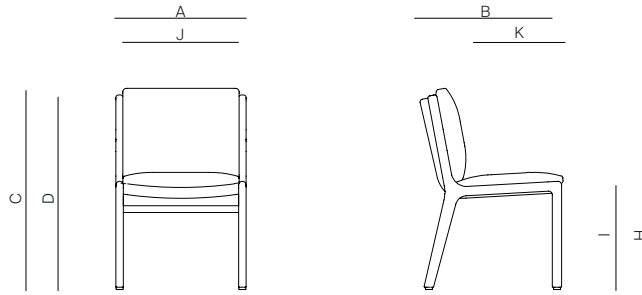

MORELLINO

by Toan Nguyen

DINING SIDE CHAIR

048.2201

SPECIFICATIONS

Width:	22"	56 cm
Depth:	24"	60.9 cm
Height:	34"	86.4 cm
Seat height:	19 3/4"	50.5 cm
COM:	1.75 yds	

COM based on 54" wide no repeat fabric.

DANAO

danaoliving.com

MEASURES INCH CM	OVERALL WIDTH	OVERALL DEPTH	OVERALL HEIGHT WITH CUSHIONS	OVERALL FRAME HEIGHT	ARM HEIGHT	ARM WIDTH	FOOT HEIGHT	SEAT HEIGHT WITH CUSHIONS	FRAME SEAT HEIGHT (FLOOR TO FRAME)	INSIDE SEAT WIDTH	INSIDE SEAT DEPTH
DESCRIPTION	A	B	C	D	E	F	G	H	I	J	K
DINING SIDE CHAIR	22	24	34	33	-	-	-	19 3/4	17 1/4	19 1/2	18
SKU# 048.2201	56	60.9	86.4	83.8	-	-	-	50.5	43.6	49.6	46

MEASURES INCH CM	# OF BACK CUSHIONS	# OF SEAT CUSHIONS	COM YARDS METERS	DIAGONAL CLEARANCE	FURNITURE WEIGHT LBS KGS	TOTAL PIECES IN A BOX	BOXED WEIGHT LBS KGS	CUBE
DESCRIPTION	L							
DINING SIDE CHAIR	1	1	1.75	16	18.08	2	59.97	10.74
SKU# 048.2201	1	1		40.6	8.2	2	27.20	