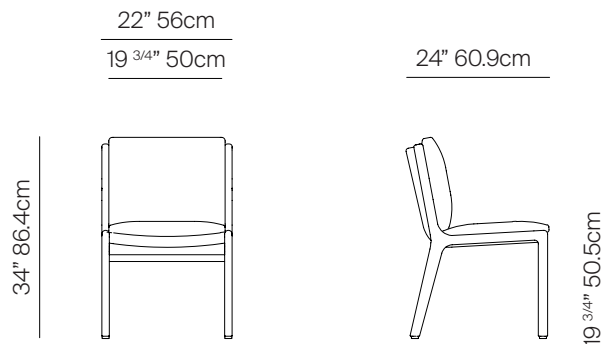

MORELLINO

by Toan Nguyen

DINING SIDE CHAIR

048.2201

SPECIFICATIONS

Width:	22"	56 cm
Depth:	24"	60.9 cm
Height:	34"	86.4 cm
Seat height:	19 3/4"	50.5 cm
COM:	1.75 yds	

COM based on 54" wide no repeat fabric.

DANAO

danaoliving.com

MEASURES INCH CM	OVERALL WIDTH	OVERALL DEPTH	OVERALL HEIGHT WITH CUSHIONS	OVERALL FRAME HEIGHT	ARM HEIGHT	ARM WIDTH	FOOT HEIGHT	SEAT HEIGHT WITH CUSHIONS	FRAME SEAT HEIGHT (FLOOR TO FRAME)	INSIDE SEAT WIDTH	INSIDE SEAT DEPTH
DESCRIPTION	A	B	C	D	E	F	G	H	I	J	K
DINING SIDE CHAIR	22	24	34	33	-	-	-	19 3/4	17 1/4	19 1/2	18
SKU# 048.2201	56	60.9	86.4	83.8	-	-	-	50.5	43.6	49.6	46

MEASURES INCH CM	# OF BACK CUSHIONS	# OF SEAT CUSHIONS	COM YARDS METERS	DIAGONAL CLEARANCE	FURNITURE WEIGHT LBS KGS	TOTAL PIECES IN A BOX	BOXED WEIGHT LBS KGS	CUBE
DESCRIPTION	L							
DINING SIDE CHAIR	1	1	1.75	16	18.08	2	59.97	10.74
SKU# 048.2201	1	1		40.6	8.2	2	27.20	