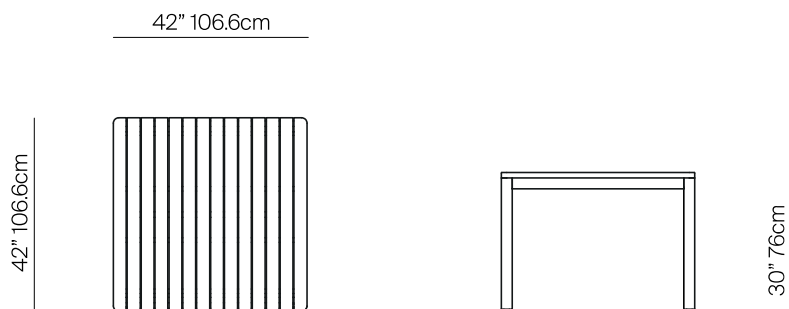

MONTAUK

by Mario Ruiz

SQ DINING TABLE 42"

072.6302

SPECIFICATIONS

Width:	42"	106.6 cm
Depth:	42"	106.6 cm
Height:	30"	76 cm

FINISHES

NATURAL
-20

MEASURES INCH CM	OVERALL LENGTH	OVERALL WIDTH	OVERALL HEIGHT	SIZE OF BASE	OVERHANG AT ENDS	OVERHANG AT SIDES	TABLE TOP THICKNESS	APRON TO FLOOR CLEARANCE	SPACE BETWEEN LEGS AT HEAD	SPACE BETWEEN LEGS AT SIDE	SEAT UP TO
DESCRIPTION	A	B	C	D	E	F	G	H	I	J	K
SQ DINING TABLE 42" ALUMINIUM	42	42	30	42	-	3/4	1 1/4	31 3/4	27	37 1/4	4
SKU# 072.6302	106.6	106.6	76	106.6	-	1.7	3	80.0	68.5	94.6	4

MEASURES INCH CM	DIAGONAL CLEARANCE	OVERALL FURNITURE WEIGHT LBS KGS	TOTAL PIECES IN A BOX	BOXED WEIGHT LBS KGS	CUBE
DESCRIPTION	L				
SQ DINING TABLE 42" ALUMINIUM	53	66.36	1	92.59	39.98
SKU# 072.6302	134.8	30.01	1	42	