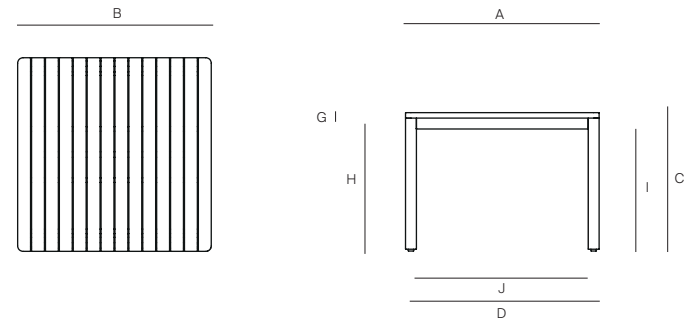

MONTAUK

by Mario Ruiz

SQ DINING TABLE 42"

072.6302

SPECIFICATIONS

Width:	42"	106.6 cm
Depth:	42"	106.6 cm
Height:	30"	76 cm

FINISHES

NATURAL
-20

MEASURES INCH CM	OVERALL LENGTH	OVERALL WIDTH	OVERALL HEIGHT	SIZE OF BASE	OVERHANG AT ENDS	OVERHANG AT SIDES	TABLE TOP THICKNESS	APRON TO FLOOR CLEARANCE	SPACE BETWEEN LEGS AT HEAD	SPACE BETWEEN LEGS AT SIDE	SEAT UP TO
DESCRIPTION	A	B	C	D	E	F	G	H	I	J	K
SQ DINING TABLE 42" ALUMINIUM	42	42	30	42	-	3/4	1 1/4	31 3/4	27	37 1/4	4
SKU# 072.6302	106.6	106.6	76	106.6	-	1.7	3	80.0	68.5	94.6	4

MEASURES INCH CM	DIAGONAL CLEARANCE	OVERALL FURNITURE WEIGHT LBS KGS	TOTAL PIECES IN A BOX	BOXED WEIGHT LBS KGS	CUBE
DESCRIPTION	L				
SQ DINING TABLE 42" ALUMINIUM	53	66.36	1	92.59	39.98
SKU# 072.6302	134.8	30.01	1	42	