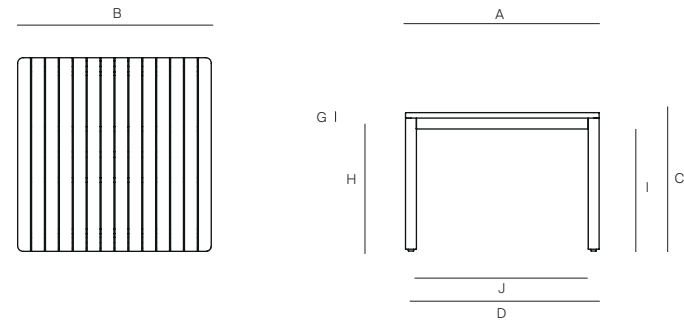

MONTAUK

by Mario Ruiz

SQ DINING TABLE 42" ALUMINIUM

062.6302

SPECIFICATIONS

Width:	42"	106.6 cm
Depth:	42"	106.6 cm
Height:	30"	76 cm

FINISHES

MUSCADE
-51

SPACE GREY
-52

ALUMINIUM

MATERIALS

Frame: Powder coated aluminum frame.

Furniture cover available.

THROW PILLOWS SOLD SEPARATELY

DANAO

danaoliving.com

SQ DINING TABLE 42" ALUMINIUM

062.6302

MEASURES INCH CM	OVERALL LENGTH	OVERALL WIDTH	OVERALL HEIGHT	SIZE OF BASE	OVERHANG AT ENDS	OVERHANG AT SIDES	TABLE TOP THICKNESS	APRON TO FLOOR CLEARANCE	SPACE BETWEEN LEGS AT HEAD	SPACE BETWEEN LEGS AT SIDE	SEAT UP TO
DESCRIPTION	A	B	C	D	E	F	G	H	I	J	K
SQ DINING TABLE 42" ALUMINIUM	42	42	30	42	-	3/4	1 1/4	3 13/4	27	37 1/4	4
SKU# 062.6302	106.6	106.6	76	106.6	-	1.7	3	80.0	68.5	94.6	4

MEASURES INCH CM	DIAGONAL CLEARANCE	OVERALL FURNITURE WEIGHT LBS KGS	TOTAL PIECES IN A BOX	BOXED WEIGHT LBS KGS	CUBE
DESCRIPTION	L				
SQ DINING TABLE 42" ALUMINIUM	53	58.86	1	82.14	39.98
SKU# 062.6302	134.8	26.7	1	37.26	