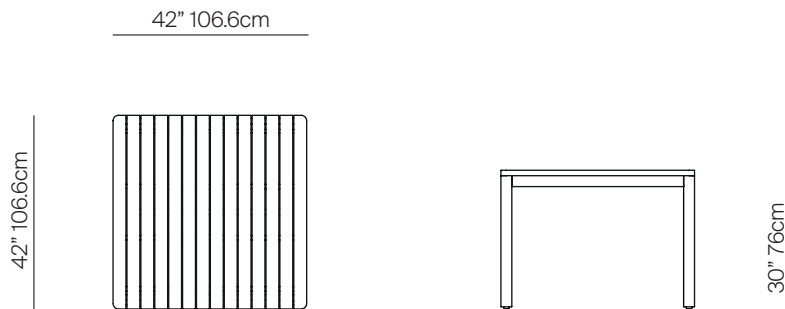

MONTAUK

by Mario Ruiz

SQ DINING TABLE 42" ALUMINIUM

062.6302

SPECIFICATIONS

Width:	42"	106.6 cm
Depth:	42"	106.6 cm
Height:	30"	76 cm

FINISHES

MUSCADE
-51

SQ DINING TABLE 42" ALUMINIUM

062.6302

MEASURES INCH CM	OVERALL LENGTH	OVERALL WIDTH	OVERALL HEIGHT	SIZE OF BASE	OVERHANG AT ENDS	OVERHANG AT SIDES	TABLE TOP THICKNESS	APRON TO FLOOR CLEARANCE	SPACE BETWEEN LEGS AT HEAD	SPACE BETWEEN LEGS AT SIDE	SEAT UP TO
DESCRIPTION	A	B	C	D	E	F	G	H	I	J	K
SQ DINING TABLE 42" ALUMINIUM	42	42	30	42	-	3/4	1 1/4	3 13/4	27	37 1/4	4
SKU# 062.6302	106.6	106.6	76	106.6	-	1.7	3	80.0	68.5	94.6	4

MEASURES INCH CM	DIAGONAL CLEARANCE	OVERALL FURNITURE WEIGHT LBS KGS	TOTAL PIECES IN A BOX	BOXED WEIGHT LBS KGS	CUBE
DESCRIPTION	L				
SQ DINING TABLE 42" ALUMINIUM	53	58.86	1	82.14	39.98
SKU# 062.6302	134.8	26.7	1	37.26	