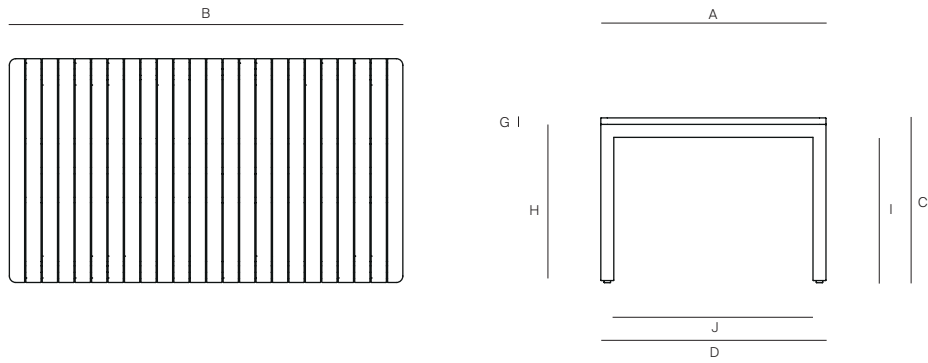

MONTAUK

by Mario Ruiz

RECT DINING TABLE 72" ALUMINIUM

062.6211

SPECIFICATIONS

Width:	72"	183 cm
Depth:	41"	104.1 cm
Height:	30"	76 cm

FINISHES

MUSCADE
-51

SPACE GREY
-52

MATERIALS

Frame: Powder coated aluminum frame.
Furniture cover available.

ALUMINIUM

THROW PILLOWS SOLD SEPARATELY

DANAO

danaoliving.com

RECT DINING TABLE 72" ALUMINIUM

062.6211

MEASURES INCH CM	OVERALL LENGTH	OVERALL WIDTH	OVERALL HEIGHT	SIZE OF BASE	OVERHANG AT ENDS	OVERHANG AT SIDES	TABLE TOP THICKNESS	APRON TO FLOOR CLEARANCE	SPACE BETWEEN LEGS AT HEAD	SPACE BETWEEN LEGS AT SIDE	SEAT UP TO
DESCRIPTION	A	B	C	D	E	F	G	H	I	J	K
RECT DINING TABLE 72" ALUMINIUM	41	72	30	41	-	3/4	1 1/4	28 3/4	27	36 1/4	6
SKU# 062.6211	104.1	183	76	104.1	-	1.7	3	73.2	68.5	92.1	6

MEASURES INCH CM	DIAGONAL CLEARANCE	OVERALL FURNITURE WEIGHT LBS KGS	TOTAL PIECES IN A BOX	BOXED WEIGHT LBS KGS	CUBE
DESCRIPTION	L				
RECT DINING TABLE 72" ALUMINIUM	50 1/2	102.47	1	133.38	22.34
SKU# 062.6211	128.1	46.48	1	60.5	