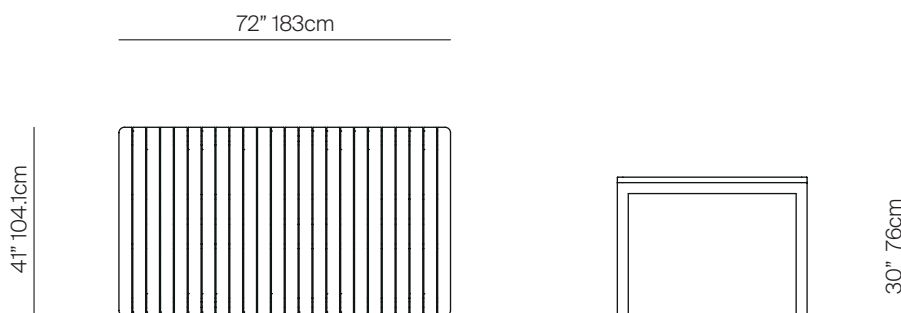

MONTAUK

by Mario Ruiz

RECT DINING TABLE 72" ALUMINIUM

062.6211

SPECIFICATIONS

Width:	72"	183 cm
Depth:	41"	104.1 cm
Height:	30"	76 cm

FINISHES

MUSCADE
-51

062.6211

MEASURES INCH CM	OVERALL LENGTH	OVERALL WIDTH	OVERALL HEIGHT	SIZE OF BASE	OVERHANG AT ENDS	OVERHANG AT SIDES	TABLE TOP THICKNESS	APRON TO FLOOR CLEARANCE	SPACE BETWEEN LEGS AT HEAD	SPACE BETWEEN LEGS AT SIDE	SEAT UP TO
DESCRIPTION	A	B	C	D	E	F	G	H	I	J	K
RECT DINING TABLE 72" ALUMINIUM	41	72	30	41	-	3/4	1 1/4	28 3/4	27	36 1/4	6
SKU# 062.6211	104.1	183	76	104.1	-	1.7	3	73.2	68.5	92.1	6

MEASURES INCH CM	DIAGONAL CLEARANCE	OVERALL FURNITURE WEIGHT LBS KGS	TOTAL PIECES IN A BOX	BOXED WEIGHT LBS KGS	CUBE
DESCRIPTION	L				
RECT DINING TABLE 72" ALUMINIUM	50 1/2	102.47	1	133.38	22.34
SKU# 062.6211	128.1	46.48	1	60.5	