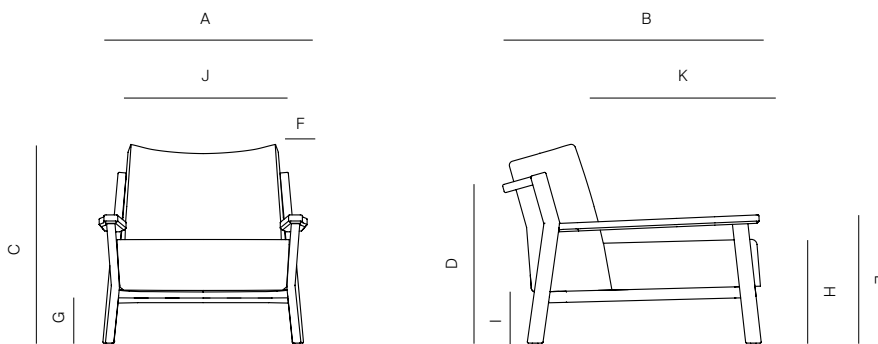

danaoliving.com

LOUNGE CHAIR

302301

MEASURES INCH CM	OVERALL WIDTH	OVERALL DEPTH	OVERALL HEIGHT WITH CUSHIONS	OVERALL FRAME HEIGHT	ARM HEIGHT	ARM WIDTH	FOOT HEIGHT	SEAT HEIGHT WITH CUSHIONS	FRAME SEAT HEIGHT (FLOOR TO FRAME)	INSIDE SEAT WIDTH	INSIDE SEAT DEPTH
DESCRIPTION	A	B	C	D	E	F	G	H	I	J	K
LOUNGE CHAIR	29 1/2	36 3/4	30	24	18 1/4	3 3/4	6 1/2	15	8 1/2	24 1/2	26
SKU# 302301	75.2	93.5	76.2	61	46.5	9.5	16.7	38.1	20.9	62.2	66