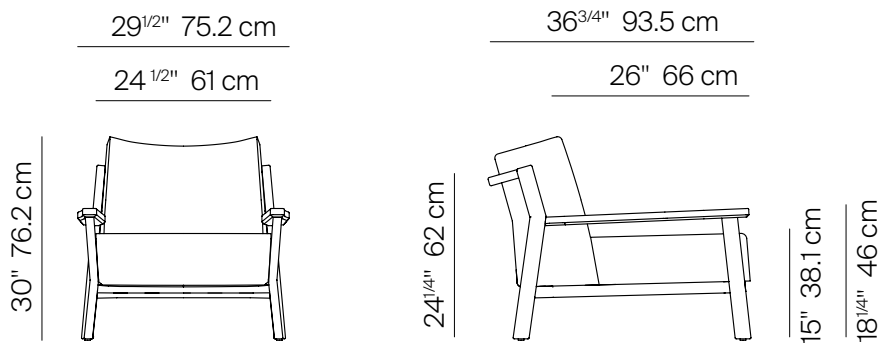

TOPANGA

by Monica Armani

LOUNGE CHAIR

302301

SPECIFICATIONS

Width:	29 1/2"	75.2 cm
Depth:	36 3/4"	93.5 cm
Height:	30"	76.2 cm
Seat height:	15"	38.1 cm

COM: 3 1/2 yds

*COM based on 54" wide no repeat fabric.

danaoliving.com

LOUNGE CHAIR

302301

MEASURES INCH CM	OVERALL WIDTH	OVERALL DEPTH	OVERALL HEIGHT WITH CUSHIONS	OVERALL FRAME HEIGHT	ARM HEIGHT	ARM WIDTH	FOOT HEIGHT	SEAT HEIGHT WITH CUSHIONS	FRAME SEAT HEIGHT (FLOOR TO FRAME)	INSIDE SEAT WIDTH	INSIDE SEAT DEPTH
DESCRIPTION	A	B	C	D	E	F	G	H	I	J	K
LOUNGE CHAIR	29 1/2	36 3/4	30	24	18 1/4	3 3/4	6 1/2	15	8 1/2	24 1/2	26
SKU# 302301	75.2	93.5	76.2	61	46.5	9.5	16.7	38.1	20.9	62.2	66

MEASURES INCH CM	# OF BACK CUSHIONS	# OF SEAT CUSHIONS	COM CUSHIONS YARDS METERS	DIAGONAL CLEARANCE	FURNITURE WEIGHT LBS KGS	TOTAL PIECES IN A BOX	BOXED WEIGHT LBS KGS	CUBE
DESCRIPTION	L							
LOUNGE CHAIR	1	1	3 1/2	37	28	1	34	20.7
SKU# 302301	1	1	3.2	94	12	1	15	