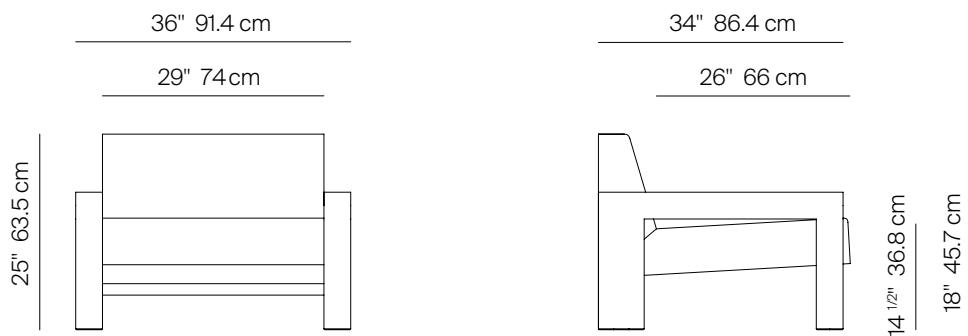

DESERT

by Marmol Radziner

LOUNGE CHAIR

122301

SPECIFICATIONS

Width:	36"	91.4 cm
Depth:	34"	86.4 cm
Height:	25"	63.5 cm
Seat height:	14 1/2"	36.8 cm

COM: 3.5 Yds
COM based on 54" wide no repeat fabric.

MATERIALS

122301

MEASURES INCH CM	OVERALL WIDTH	OVERALL DEPTH	OVERALL HEIGHT WITH CUSHIONS	OVERALL FRAME HEIGHT	ARM HEIGHT	ARM WIDTH	FOOT HEIGHT	SEAT HEIGHT WITH CUSHIONS	SEAT HEIGHT (FLOOR TO FRAME)	INSIDE SEAT WIDTH (CUSHIONS)	INSIDE SEAT DEPTH (CUSHIONS)
DESCRIPTION	A	B	C	D	F	G	H	I	J	K	L
LOUNGE CHAIR	36	34	25	18	18	3 1/2	6	14 1/2	8 1/2	29	26
SKU# 122301	91.4	86.4	63.5	45.7	45.7	8.9	15.3	36.8	21.6	73.6	66.04

MEASURES INCH CM	# OF BACK CUSHIONS	COM BACK CUSHIONS YARDS METERS	# OF SEAT CUSHIONS	COM SEAT CUSHIONS YARDS METERS	DIAGONAL CLEARANCE	FURNITURE WEIGHT LBS KGS	TOTAL PIECES IN A BOX	BOXED WEIGHT LBS KGS	BOXED WIDTH	BOXED DEPTH	BOXED HEIGHT	CUBE
DESCRIPTION					M							
LOUNGE CHAIR	1	1.5	1	2	41	52	1	57	39.25	35.25	21.25	17.0
SKU# 122301	1	1.5	1	2	104.1	23	1	25	99.70	89.54	53.98	