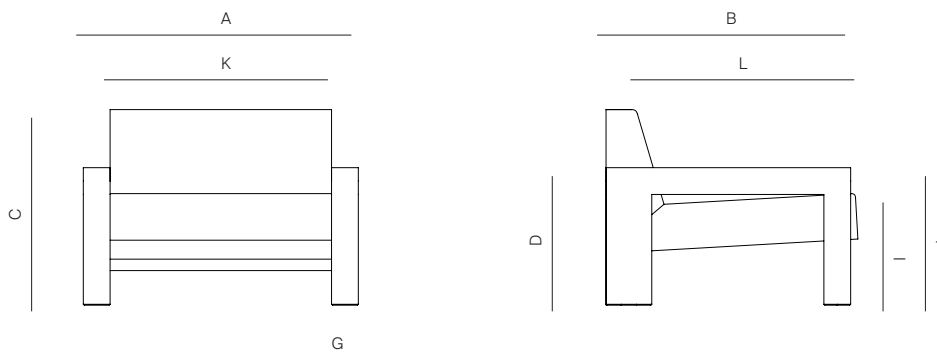

122301

MEASURES INCH CM	OVERALL WIDTH	OVERALL DEPTH	OVERALL HEIGHT WITH CUSHIONS	OVERALL FRAME HEIGHT	ARM HEIGHT	ARM WIDTH	FOOT HEIGHT	SEAT HEIGHT WITH CUSHIONS	SEAT HEIGHT (FLOOR TO FRAME)	INSIDE SEAT WIDTH (CUSHIONS)	INSIDE SEAT DEPTH (CUSHIONS)
DESCRIPTION	A	B	C	D	F	G	H	I	J	K	L
LOUNGE CHAIR	36	34	25	18	18	3 1/2	6	14 1/2	8 1/2	29	26
SKU# 122301	91.4	86.4	63.5	45.7	45.7	8.9	15.3	36.8	21.6	73.6	66.04

MEASURES INCH CM	# OF BACK CUSHIONS	COM BACK CUSHIONS YARDS METERS	# OF SEAT CUSHIONS	COM SEAT CUSHIONS YARDS METERS	DIAGONAL CLEARANCE	FURNITURE WEIGHT LBS KGS	TOTAL PIECES IN A BOX	BOXED WEIGHT LBS KGS	BOXED WIDTH	BOXED DEPTH	BOXED HEIGHT	CUBE
DESCRIPTION					M							
LOUNGE CHAIR	1	1.5	1	2	41	52	1	57	39.25	35.25	21.25	17.0
SKU# 122301	1	1.5	1	2	104.1	23	1	25	99.70	89.54	53.98	