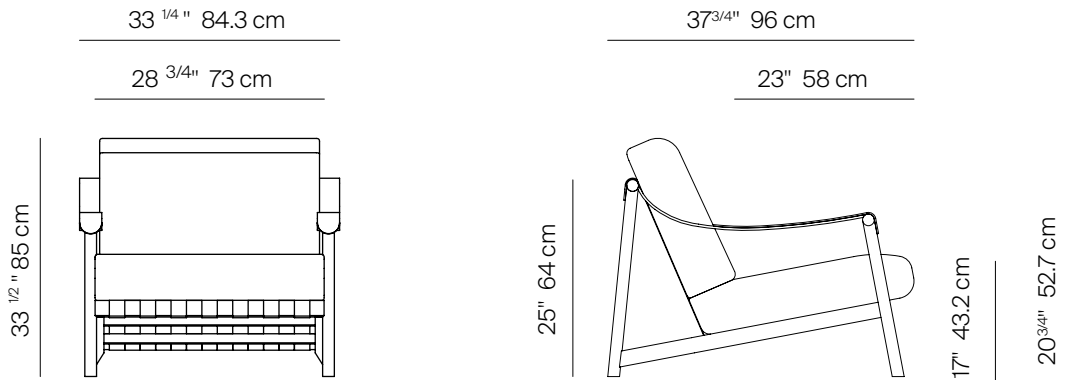

# HUDSON

by Ramón Esteve

LOUNGE CHAIR

332301

## SPECIFICATIONS

Width:	33 1/4"	84.3 cm
Depth:	37 3/4"	96 cm
Height:	33 1/2"	85 cm
Seat height:	17"	43.2 cm

COM: 3 1/2 yds

\*COM based on 54" wide no repeat fabric.

# DANA O

danaoliving.com

MEASURES INCH CM	OVERALL WIDTH	OVERALL DEPTH	OVERALL HEIGHT WITH CUSHIONS	OVERALL FRAME HEIGHT	ARM HEIGHT	ARM WIDTH	FOOT HEIGHT	SEAT HEIGHT WITH CUSHIONS FRONT	SEAT HEIGHT WITH CUSHIONS BACK	FRAME SEAT HEIGHT (FLOOR TO FRAME) FRONT	FRAME SEAT HEIGHT (FLOOR TO FRAME) BACK	INSIDE SEAT WIDTH	INSIDE SEAT DEPTH
DESCRIPTION	A	B	C	D	E	F	G	H	I	J	K	L	M
LOUNGE CHAIR	33 1/4	37 3/4	33 1/2	25	20 3/4	2 3/4	7 1/2	17	11 3/4	9 1/2	5 1/4	28 3/4	23
SKU# 332301	84.3	96	85	63.8	52.7	7.2	19.2	43.2	29.8	24.1	13.3	73	58.4

MEASURES INCH CM	# OF BACK CUSHIONS	# OF SEAT CUSHIONS	COM CUSHIONS YARDS METERS	DIAGONAL CLEARANCE	FURNITURE WEIGHT LBS KGS	TOTAL PIECES IN A BOX	BOXED WEIGHT LBS KGS	CUBE
DESCRIPTION	N							
LOUNGE CHAIR	1	1	3 1/2	43 1/4	20	1	51	23.5
SKU# 332301	1	1	2.9	110	8	1	23	