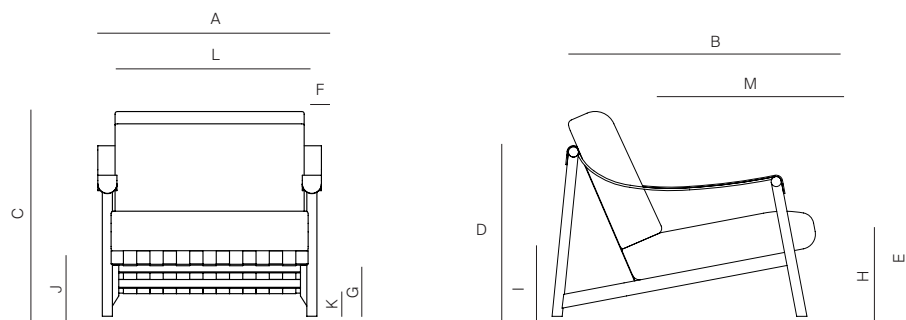

## SPECIFICATIONS

Width:	33 1/4"	84.3 cm
Depth:	37 3/4"	96 cm
Height:	33 1/2"	85 cm
Seat height:	17"	43.2 cm

COM: 3 1/2 yds

\*COM based on 54" wide no repeat fabric.

# DANA O

danaoliving.com

MEASURES INCH CM	OVERALL WIDTH	OVERALL DEPTH	OVERALL HEIGHT WITH CUSHIONS	OVERALL FRAME HEIGHT	ARM HEIGHT	ARM WIDTH	FOOT HEIGHT	SEAT HEIGHT WITH CUSHIONS FRONT	SEAT HEIGHT WITH CUSHIONS BACK	FRAME SEAT HEIGHT (FLOOR TO FRAME) FRONT	FRAME SEAT HEIGHT (FLOOR TO FRAME) BACK	INSIDE SEAT WIDTH	INSIDE SEAT DEPTH
DESCRIPTION	A	B	C	D	E	F	G	H	I	J	K	L	M
LOUNGE CHAIR	33 1/4	37 3/4	33 1/2	25	20 3/4	2 3/4	7 1/2	17	11 3/4	9 1/2	5 1/4	28 3/4	23
SKU# 332301	84.3	96	85	63.8	52.7	7.2	19.2	43.2	29.8	24.1	13.3	73	58.4