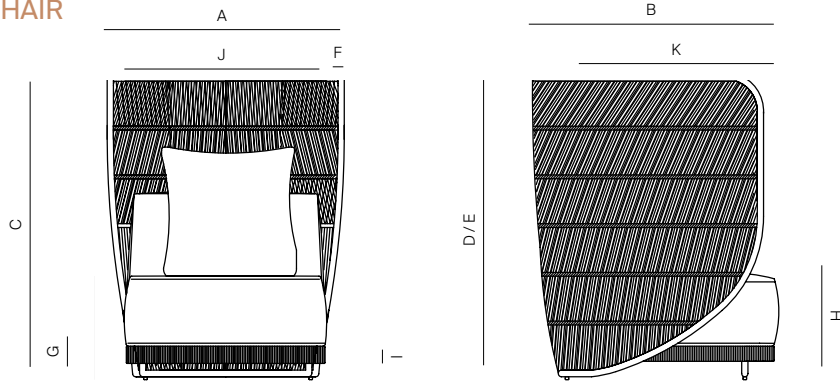

SPACE GREY
-52

ALUMINUM

TAUPE
-29

ROPE

TRHROW PILLOWS SOLD SEPARATELY

DANA O

danaoliving.com

HIGH BACK LOUNGE CHAIR

187102

MEASURES INCH CM	OVERALL WIDTH	OVERALL DEPTH	OVERALL HEIGHT WITH CUSHIONS	OVERALL FRAME HEIGHT	ARM HEIGHT	ARM WIDTH	FOOT HEIGHT	SEAT HEIGHT WITH CUSHIONS	FRAME SEAT HEIGHT	INSIDE SEAT WIDTH	INSIDE SEAT DEPTH
DESCRIPTION	A	B	C	D	E	F	G	H	I	J	K
HIGH BACK CHAIR	33	34	47	47	47	11/4	3	16	6 3/4	28 3/4	30 1/4
SKU# 187102	84	86.1	119.4	119.4	119.4	3	7.4	40.6	17.4	72.9	77