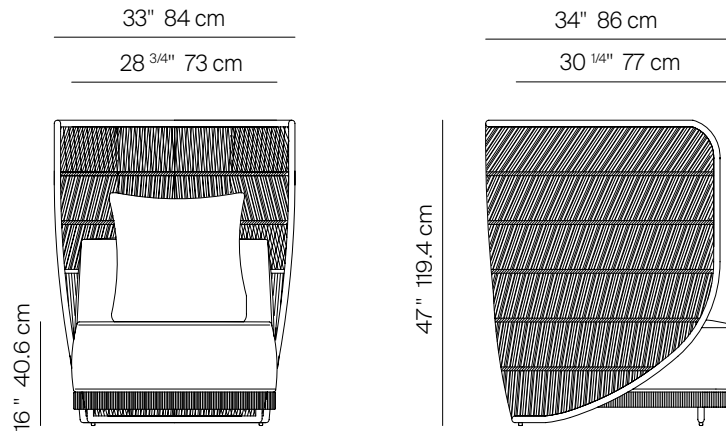

CUFF

by Ann Vering

HIGH BACK LOUNGE CHAIR

187102

SPECIFICATIONS

Width:	33"	84 cm
Depth:	34"	86 cm
Height:	47"	119.4 cm
Seat height:	16"	40.6 cm

COM: 4 yds

*COM based on 54" wide no repeat fabric.

187102

MEASURES INCH CM	OVERALL WIDTH	OVERALL DEPTH	OVERALL HEIGHT WITH CUSHIONS	OVERALL FRAME HEIGHT	ARM HEIGHT	ARM WIDTH	FOOT HEIGHT	SEAT HEIGHT WITH CUSHIONS	FRAME SEAT HEIGHT	INSIDE SEAT WIDTH	INSIDE SEAT DEPTH
DESCRIPTION	A	B	C	D	E	F	G	H	I	J	K
HIGH BACK CHAIR	33	34	47	47	47	11/4	3	16	6 3/4	28 3/4	30 1/4
SKU# 187102	84	86.1	119.4	119.4	119.4	3	7.4	40.6	17.4	72.9	77

MEASURES INCH CM	# OF BACK CUSHIONS	# OF SEAT CUSHIONS	COM CUSHIONS YARDS METERS	DIAGONAL CLEARANCE	FURNITURE WEIGHT LBS KGS	TOTAL PIECES IN A BOX	BOXED WEIGHT LBS KGS	CUBE
DESCRIPTION	L							
HIGH BACK CHAIR	1	1	4	53 3/4	53	1	87	37.5
SKU# 187102	1	1	3.6	137.8	23	1	39	