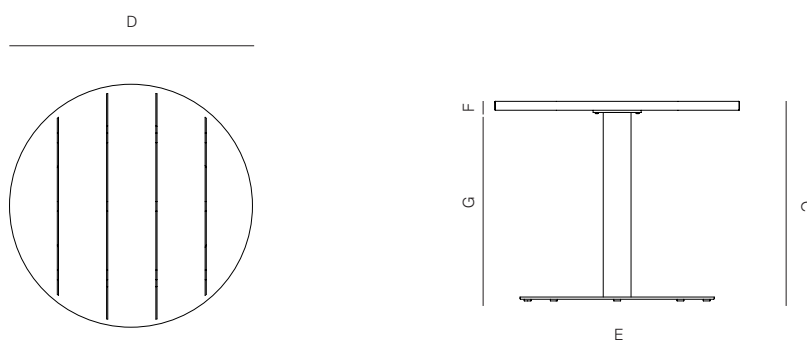

GREENWICH

by Mario Ruiz

836101

RD CAFÉ TABLE PEDESTAL BASE ALUMINUM 31.5"

31 1/2" 80 cm

27" 69 cm

28 1/4" 71.7 cm

SPECIFICATIONS

Width:	31 1/2"	80 cm
Depth:	31 1/2"	80 cm
Height:	28 1/4"	71.7 cm

MATERIALS

Frame: Powder coated aluminum.

Furniture Cover Available.

FINISHES

SPACE GREY
-52

MUSCADE
-51

STONE
-43

SHELL
-45

WHITE
-53

ALUMINUM

MOQ APPLIED ON CERTAIN FINISHES

DANAO

danaoliving.com

MEASURES INCH CM	OVERALL LENGTH	OVERALL WIDTH	OVERALL HEIGHT	DIAMETER	SIZE OF BASE	TABLE TOP THICKNESS	APRON TO FLOOR CLEARANCE	SPACE BETWEEN LEGS AT HEAD	SPACE BETWEEN LEGS AT SIDE
DESCRIPTION	A	B	C	D	E	F	G	H	I
RD CAFE TABLE PEDESTAL ALUMINUM 31.5"	-	-	28 1/4	31 1/2	21 3/4	1.5	27	-	-
SKU# 836101	-	-	71.8	80	55.2	3.2	68.6	-	-

MEASURES INCH CM	SEAT UP TO	DIAGONAL CLEARANCE	OVERALL FURNITURE WEIGHT LBS KGS	TOTAL PIECES IN A BOX	BOXED WEIGHT LBS KGS	CUBE
DESCRIPTION	J					
RD CAFE TABLE PEDESTAL ALUMINUM 31.5"	49		54	1	72	16.1
SKU# 836101	124.6		24	1	33	