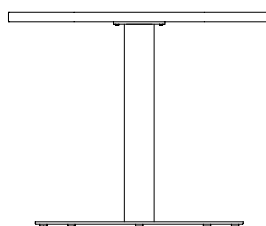

GREENWICH

by Mario Ruiz

836101

RD CAFÉ TABLE PEDESTAL BASE ALUMINUM 31.5"

31 1/2" 80 cm

27" 69 cm

28 1/4" 71.7 cm

SPECIFICATIONS

Width:	31 1/2"	80 cm
Depth:	31 1/2"	80 cm
Height:	28 1/4"	71.7 cm

MATERIALS

Frame: Powder coated aluminum.

Furniture Cover Available.

FINISHES

SPACE GREY
-52

MUSCADE
-51

STONE
-43

SHELL
-45

WHITE
-53

ALUMINUM

MOQ APPLIED ON CERTAIN FINISHES

DANAO

danaoliving.com

MEASURES INCH CM	OVERALL LENGTH	OVERALL WIDTH	OVERALL HEIGHT	DIAMETER	SIZE OF BASE	TABLE TOP THICKNESS	APRON TO FLOOR CLEARANCE	SPACE BETWEEN LEGS AT HEAD	SPACE BETWEEN LEGS AT SIDE
DESCRIPTION	A	B	C	D	E	F	G	H	I
RD CAFE TABLE PEDESTAL ALUMINUM 31.5"	-	-	28 1/4	31 1/2	21 3/4	1.5	27	-	-
SKU# 836101	-	-	71.8	80	55.2	3.2	68.6	-	-

MEASURES INCH CM	SEAT UP TO	DIAGONAL CLEARANCE	OVERALL FURNITURE WEIGHT LBS KGS	TOTAL PIECES IN A BOX	BOXED WEIGHT LBS KGS	CUBE
DESCRIPTION	J					
RD CAFE TABLE PEDESTAL ALUMINUM 31.5"	49		54	1	72	16.1
SKU# 836101	124.6		24	1	33	