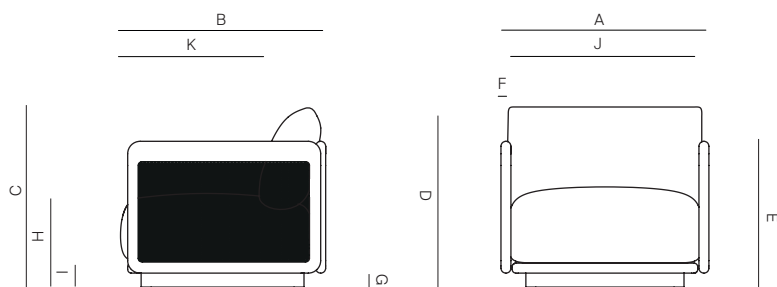

DOCK

by Claudio Bellini

SWIVEL LOUNGE CHAIR

042.2307

SPECIFICATIONS

Width:	32 3/4"	83.5 cm
Depth:	31 1/4"	79.5 cm
Height:	28"	71.1 cm
Seat height:	14 1/4"	36.1 cm
COM:	3.5 yds	

COM based on 54" wide no repeat fabric.

DANAO

danaoliving.com

SWIVEL LOUNGE CHAIR

042.2307

MEASURES INCH CM	OVERALL WIDTH	OVERALL DEPTH	OVERALL HEIGHT WITH CUSHIONS	OVERALL FRAME HEIGHT	ARM HEIGHT	ARM WIDTH	FOOT HEIGHT	SEAT HEIGHT WITH CUSHIONS	FRAME SEAT HEIGHT (FLOOR TO FRAME)	INSIDE SEAT WIDTH	INSIDE SEAT DEPTH
DESCRIPTION	A	B	C	D	E	F	G	H	I	J	K
SWIVEL LOUNGE CHAIR	32 3/4	31 1/4	28	23	23	11/2	2 1/4	14 1/4	3 3/4	29 3/4	21
SKU# 042.2307	83.5	79.5	71.1	58.5	58.5	4	5.4	36.1	9.4	75.5	53.6

MEASURES INCH CM	# OF BACK CUSHIONS	# OF SEAT CUSHIONS	COM YARDS METERS	DIAGONAL CLEARANCE	FURNITURE WEIGHT LBS KGS	TOTAL PIECES IN A BOX	BOXED WEIGHT LBS KGS	CUBE
DESCRIPTION	L							
SWIVEL LOUNGE CHAIR	1	1	3.5	37	77.17	1	88.18	18.44
SKU# 042.2307	1	1		93.9	35	1	40	