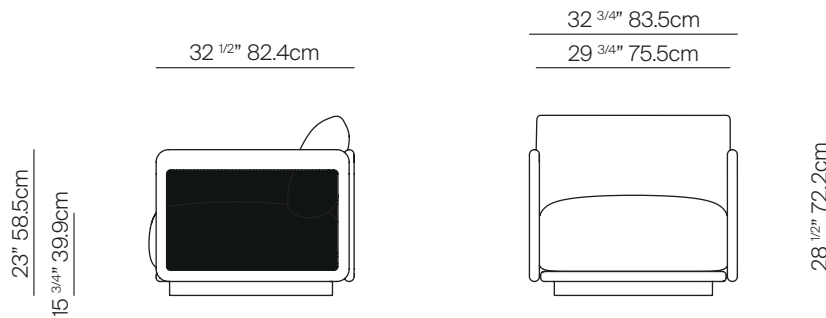

DOCK

by Claudio Bellini

SWIVEL LOUNGE CHAIR

042.2307

SPECIFICATIONS

Width:	32 3/4"	83.5 cm
Depth:	31 1/4"	79.5 cm
Height:	28"	71.1 cm
Seat height:	14 1/4"	36.1 cm
COM:	3.5 yds	

COM based on 54" wide no repeat fabric.

DANAO

danaoliving.com

SWIVEL LOUNGE CHAIR

042.2307

MEASURES INCH CM	OVERALL WIDTH	OVERALL DEPTH	OVERALL HEIGHT WITH CUSHIONS	OVERALL FRAME HEIGHT	ARM HEIGHT	ARM WIDTH	FOOT HEIGHT	SEAT HEIGHT WITH CUSHIONS	FRAME SEAT HEIGHT (FLOOR TO FRAME)	INSIDE SEAT WIDTH	INSIDE SEAT DEPTH
DESCRIPTION	A	B	C	D	E	F	G	H	I	J	K
SWIVEL LOUNGE CHAIR	32 3/4	31 1/4	28	23	23	11/2	2 1/4	14 1/4	3 3/4	29 3/4	21
SKU# 042.2307	83.5	79.5	71.1	58.5	58.5	4	5.4	36.1	9.4	75.5	53.6

MEASURES INCH CM	# OF BACK CUSHIONS	# OF SEAT CUSHIONS	COM YARDS METERS	DIAGONAL CLEARANCE	FURNITURE WEIGHT LBS KGS	TOTAL PIECES IN A BOX	BOXED WEIGHT LBS KGS	CUBE
DESCRIPTION	L							
SWIVEL LOUNGE CHAIR	1	1	3.5	37	77.17	1	88.18	18.44
SKU# 042.2307	1	1		93.9	35	1	40	