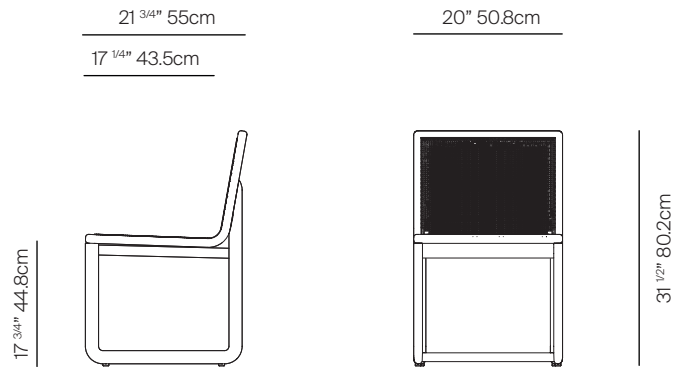

# DOCK

by Claudio Bellini

SIDE CHAIR

042.2201

## SPECIFICATIONS

Width:	20"	50.8 cm
Depth:	21 <sup>3</sup> / <sub>4</sub> "	55 cm
Height:	31 <sup>1</sup> / <sub>2</sub> "	80.2 cm
Seat height:	17 <sup>3</sup> / <sub>4</sub> "	44.8 cm
Seat height *with optional cushion:	20"	50.8 cm
COM:	1.5 yds	

# DANAO

danaoliving.com

SIDE CHAIR

042.2201

MEASURES INCH CM	OVERALL WIDTH	OVERALL DEPTH	OVERALL HEIGHT WITH CUSHIONS	OVERALL FRAME HEIGHT	ARM HEIGHT	ARM WIDTH	FOOT HEIGHT	SEAT HEIGHT WITH CUSHIONS	FRAME SEAT HEIGHT (FLOOR TO FRAME)	INSIDE SEAT WIDTH	INSIDE SEAT DEPTH
DESCRIPTION	A	B	C	D	E	F	G	H	I	J	K
SIDE CHAIR	20	21 3/4	32	31 1/2	-	-	14 1/2	20	17 3/4	20	18
SKU# 042.2201	50.8	55	81.2	80.2			36.8	50.8	44.8	50.8	45.7

MEASURES INCH CM	# OF BACK CUSHIONS	# OF SEAT CUSHIONS	COM YARDS METERS	DIAGONAL CLEARANCE	FURNITURE WEIGHT LBS KGS	TOTAL PIECES IN A BOX	BOXED WEIGHT LBS KGS	CUBE
DESCRIPTION	L							
SIDE CHAIR	-	-	1.5	26 1/4	23.46	1	26.54	11.8
SKU# 042.2201				66.4	10.64	1	12.04	