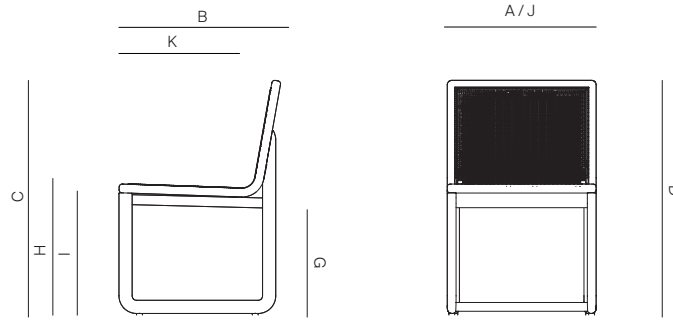

## SPECIFICATIONS

Width:	20"	50.8 cm
Depth:	21 <sup>3</sup> / <sub>4</sub> "	55 cm
Height:	31 <sup>1</sup> / <sub>2</sub> "	80.2 cm
Seat height:	17 <sup>3</sup> / <sub>4</sub> "	44.8 cm
Seat height *with optional cushion:	20"	50.8 cm
COM:	1.5 yds	

# DANAO

danaoliving.com

SIDE CHAIR

042.2201

MEASURES INCH CM	OVERALL WIDTH	OVERALL DEPTH	OVERALL HEIGHT WITH CUSHIONS	OVERALL FRAME HEIGHT	ARM HEIGHT	ARM WIDTH	FOOT HEIGHT	SEAT HEIGHT WITH CUSHIONS	FRAME SEAT HEIGHT (FLOOR TO FRAME)	INSIDE SEAT WIDTH	INSIDE SEAT DEPTH
DESCRIPTION	A	B	C	D	E	F	G	H	I	J	K
SIDE CHAIR	20	21 3/4	32	31 1/2	-	-	14 1/2	20	17 3/4	20	18
SKU# 042.2201	50.8	55	81.2	80.2			36.8	50.8	44.8	50.8	45.7