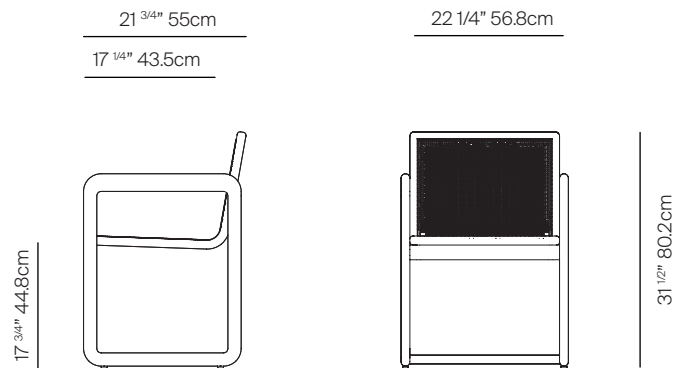

DOCK

by Claudio Bellini

DINING ARM CHAIR

042.2101

SPECIFICATIONS

Width:	22 1/4"	56.8 cm
Depth:	21 3/4"	55 cm
Height:	31 1/2"	80.2 cm
Seat height:	17 3/4"	44.8 cm
Seat height *with optional cushion:	20"	50.8 cm
COM:	1.5 yds	

Furniture cover available.

TRHROW PILLOWS SOLD SEPARATELY

DANAO

danaoliving.com

DINING ARM CHAIR

042.2101

MEASURES INCH CM	OVERALL WIDTH	OVERALL DEPTH	OVERALL HEIGHT WITH CUSHIONS	OVERALL FRAME HEIGHT	ARM HEIGHT	ARM WIDTH	FOOT HEIGHT	SEAT HEIGHT WITH CUSHIONS	FRAME SEAT HEIGHT (FLOOR TO FRAME)	INSIDE SEAT WIDTH	INSIDE SEAT DEPTH
DESCRIPTION	A	B	C	D	E	F	G	H	I	J	K
DINING ARM CHAIR	22 1/4	21 3/4	32	31 1/2	26	11/4	14 1/2	20	17 3/4	20	18
SKU# 042.2101	56.8	55	81.2	80.2	66	3	36.5	50.8	45	50.8	45.7

MEASURES INCH CM	# OF BACK CUSHIONS	# OF SEAT CUSHIONS	COM YARDS METERS	DIAGONAL CLEARANCE	FURNITURE WEIGHT LBS KGS	TOTAL PIECES IN A BOX	BOXED WEIGHT LBS KGS	CUBE
DESCRIPTION	L							
DINING ARM CHAIR	-	-	1.5	31 1/4	29.32	1	33.18	13.3
SKU# 042.2101				79.4	13.30	1	15.05	