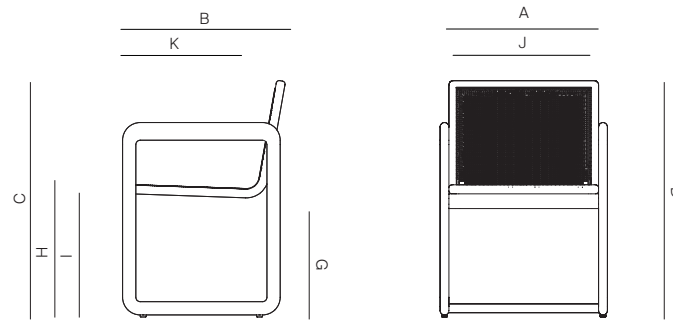

DOCK

by Claudio Bellini

DINING ARM CHAIR

042.2101

SPECIFICATIONS

Width:	22 1/4"	56.8 cm
Depth:	21 3/4"	55 cm
Height:	31 1/2"	80.2 cm
Seat height:	17 3/4"	44.8 cm
Seat height *with optional cushion:	20"	50.8 cm
COM:	1.5 yds	

Furniture cover available.

TRHROW PILLOWS SOLD SEPARATELY

DANAO

danaoliving.com

DINING ARM CHAIR

042.2101

MEASURES INCH CM	OVERALL WIDTH	OVERALL DEPTH	OVERALL HEIGHT WITH CUSHIONS	OVERALL FRAME HEIGHT	ARM HEIGHT	ARM WIDTH	FOOT HEIGHT	SEAT HEIGHT WITH CUSHIONS	FRAME SEAT HEIGHT (FLOOR TO FRAME)	INSIDE SEAT WIDTH	INSIDE SEAT DEPTH
DESCRIPTION	A	B	C	D	E	F	G	H	I	J	K
DINING ARM CHAIR	22 1/4	21 3/4	32	31 1/2	26	11/4	14 1/2	20	17 3/4	20	18
SKU# 042.2101	56.8	55	81.2	80.2	66	3	36.5	50.8	45	50.8	45.7

MEASURES INCH CM	# OF BACK CUSHIONS	# OF SEAT CUSHIONS	COM YARDS METERS	DIAGONAL CLEARANCE	FURNITURE WEIGHT LBS KGS	TOTAL PIECES IN A BOX	BOXED WEIGHT LBS KGS	CUBE
DESCRIPTION	L							
DINING ARM CHAIR	-	-	1.5	31 1/4	29.32	1	33.18	13.3
SKU# 042.2101				79.4	13.30	1	15.05	