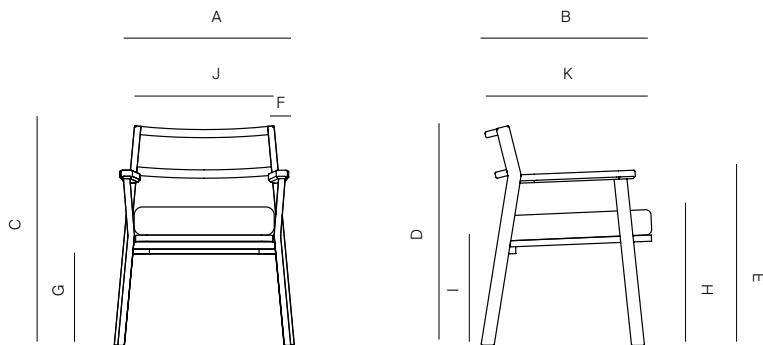

## SPECIFICATIONS

Width:	25 1/4"	64.3 cm
Depth:	22"	55.8 cm
Height:	31 1/4"	79.4 cm
Seat height:	18"	47.5 cm

COM: 2 1/4 yds

\*COM based on 54" wide no repeat fabric.

## FINISHES

NATURAL  
-20

TEAK

THROW PILLOWS SOLD SEPARATELY

# DANAO

danaoliving.com

DINING ARMCHAIR

302201

MEASURES INCH CM	OVERALL WIDTH	OVERALL DEPTH	OVERALL HEIGHT WITH CUSHIONS	OVERALL FRAME HEIGHT	ARM HEIGHT	ARM WIDTH	FOOT HEIGHT	SEAT HEIGHT WITH CUSHIONS	FRAME SEAT HEIGHT (FLOOR TO FRAME)	INSIDE SEAT WIDTH	INSIDE SEAT DEPTH
DESCRIPTION	A	B	C	D	E	F	G	H	I	J	K
DINING ARMCHAIR	25 1/4	22	31 1/4	31 1/4	25	2 3/4	14 1/2	20	18	19 1/4	18
SKU# 302201	64.3	55.8	79.4	78.5	63.2	17	40.4	53.3	45.6	48.9	45.7