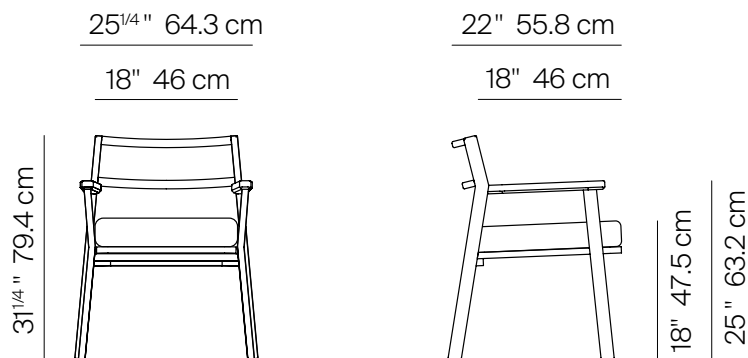

## SPECIFICATIONS

Width:	25 1/4"	64.3 cm
Depth:	22"	55.8 cm
Height:	31 1/4"	79.4 cm
Seat height:	18"	47.5 cm

COM: 2 1/4 yds

\*COM based on 54" wide no repeat fabric.

# DANAO

danaoliving.com

DINING ARMCHAIR

302201

MEASURES INCH CM	OVERALL WIDTH	OVERALL DEPTH	OVERALL HEIGHT WITH CUSHIONS	OVERALL FRAME HEIGHT	ARM HEIGHT	ARM WIDTH	FOOT HEIGHT	SEAT HEIGHT WITH CUSHIONS	FRAME SEAT HEIGHT (FLOOR TO FRAME)	INSIDE SEAT WIDTH	INSIDE SEAT DEPTH
DESCRIPTION	A	B	C	D	E	F	G	H	I	J	K
DINING ARMCHAIR	25 1/4	22	31 1/4	31 1/4	25	2 3/4	14 1/2	20	18	19 1/4	18
SKU# 302201	64.3	55.8	79.4	78.5	63.2	17	40.4	53.3	45.6	48.9	45.7

MEASURES INCH CM	# OF BACK CUSHIONS	# OF SEAT CUSHIONS	COM CUSHIONS YARDS METERS	DIAGONAL CLEARANCE	FURNITURE WEIGHT LBS KGS	TOTAL PIECES IN A BOX	BOXED WEIGHT LBS KGS	CUBE
DESCRIPTION	L							
DINING ARMCHAIR	-	-	2 1/4	31 1/4	17	1	20	13.6
SKU# 302201	-	-	2	79	7	1	9	