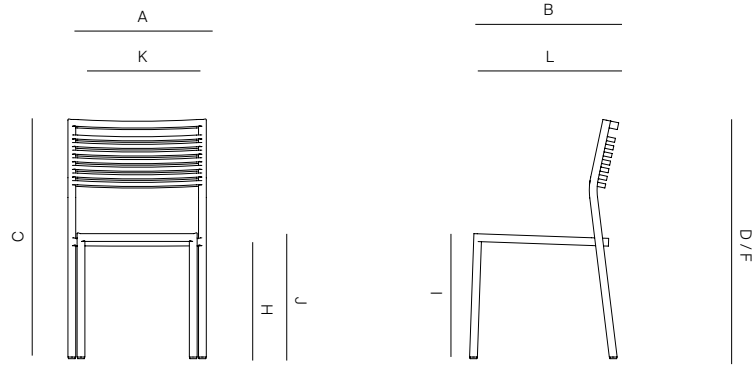

GREENWICH

by Mario Ruiz

DINING SIDE CHAIR STACKABLE

832201

SPECIFICATIONS

Width:	19 1/2"	49.8 cm
Depth:	21 3/4"	55.2 cm
Height:	34"	86.1 cm
Seat height:	17 3/4"	45 cm

MATERIALS

Frame: Powder coated aluminum.

Seat cushion: Sold separately.

Furniture Cover Available.

FINISHES

ALUMINUM

MOQ APPLIED ON CERTAIN FINISHES

DANAO

danaoliving.com

DINING SIDE CHAIR STACKABLE

832201

MEASURES INCH CM	OVERALL WIDTH	OVERALL DEPTH	OVERALL HEIGHT WITH CUSHIONS	OVERALL FRAME HEIGHT	ARM HEIGHT	ARM WIDTH	FOOT HEIGHT	SEAT HEIGHT WITH CUSHIONS	FRAME SEAT HEIGHT	INSIDE SEAT WIDTH	INSIDE SEAT DEPTH
DESCRIPTION	A	B	C	D	F	G	H	I	J	K	L
DINING SIDE CHAIR STACKABLE	19 1/2	21 1/4	34	34	-	-	16 1/2	17 3/4	17 3/4	17	19
SKU# 832201	49,8	53,7	86,1	86,1	-	-	42,2	45	45	43,2	48,5

MEASURES INCH CM	# OF BACK CUSHIONS	# OF SEAT CUSHIONS	COM BACK CUSHIONS YARSDS METERS	DIAGONAL CLEARANCE	FURNITURE WEIGHT LBS KGS	TOTAL PIECES IN A BOX	BOXED WEIGHT LBS KGS	CUBE
DESCRIPTION	M							
DINING SIDE CHAIR STACKABLE	-	-	-	40	12	2	28	17,8
SKU# 832201	-	-	-	101,5	6	2	13	17,8