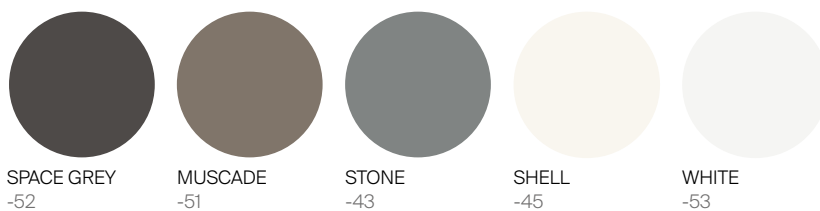

FINISHES

ALUMINUM

MOQ APPLIED ON CERTAIN FINISHES

DANAO

danaoliving.com