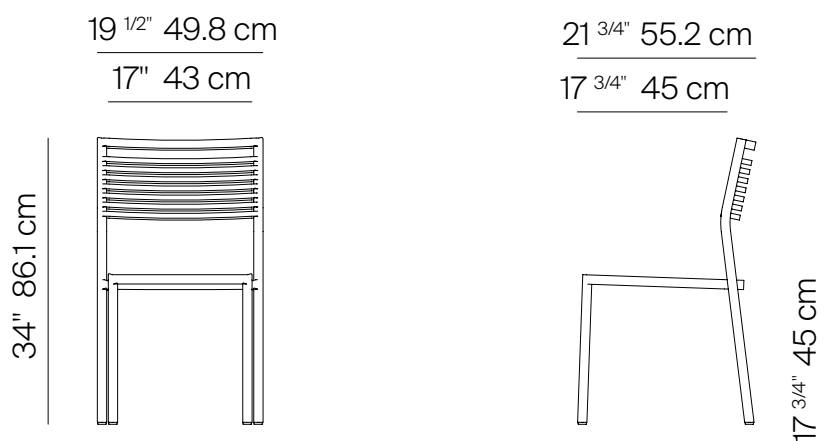

GREENWICH

by Mario Ruiz

DINING SIDE CHAIR STACKABLE

832201

SPECIFICATIONS

Width:	19 1/2"	49.8 cm
Depth:	21 3/4"	55.2 cm
Height:	34"	86.1 cm
Seat height:	17 3/4"	45 cm

MATERIALS

Frame: Powder coated aluminum.

832201

MEASURES INCH CM	OVERALL WIDTH	OVERALL DEPTH	OVERALL HEIGHT WITH CUSHIONS	OVERALL FRAME HEIGHT	ARM HEIGHT	ARM WIDTH	FOOT HEIGHT	SEAT HEIGHT WITH CUSHIONS	FRAME SEAT HEIGHT	INSIDE SEAT WIDTH	INSIDE SEAT DEPTH
DESCRIPTION	A	B	C	D	F	G	H	I	J	K	L
DINING SIDE CHAIR STACKABLE	19 1/2	21 1/4	34	34	-	-	16 1/2	17 3/4	17 3/4	17	19
SKU# 832201	49,8	53,7	86,1	86,1	-	-	42,2	45	45	43,2	48,5

MEASURES INCH CM	# OF BACK CUSHIONS	# OF SEAT CUSHIONS	COM BACK CUSHIONS YARSDS METERS	DIAGONAL CLEARANCE	FURNITURE WEIGHT LBS KGS	TOTAL PIECES IN A BOX	BOXED WEIGHT LBS KGS	CUBE
DESCRIPTION	M							
DINING SIDE CHAIR STACKABLE	-	-	-	40	12	2	28	17,8
SKU# 832201	-	-	-	101,5	6	2	13	17,8