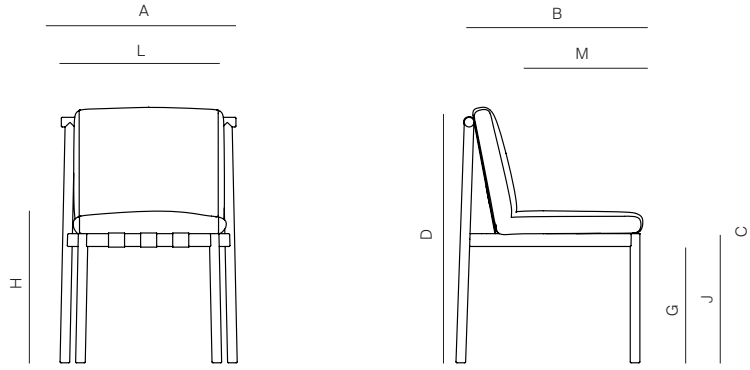

## SPECIFICATIONS

Width:	21 3/4"	55.2 cm
Depth:	22 1/2"	57.3 cm
Height:	31 1/2"	79.7 cm
Seat height:	18 3/4"	47.6 cm

COM: 1 3/4 yds  
\*COM based on 54" wide no repeat fabric.

## FINISHES

SPACE GREY  
-52

GREY ITALIAN  
STRAPPING

ALUMINUM

STRAPS

DINING SIDE CHAIR

332201

MEASURES INCH CM	OVERALL WIDTH	OVERALL DEPTH	OVERALL HEIGHT WITH CUSHIONS	OVERALL FRAME HEIGHT	ARM HEIGHT	ARM WIDTH	FOOT HEIGHT	SEAT HEIGHT WITH CUSHIONS FRONT	SEAT HEIGHT WITH CUSHIONS BACK	FRAME SEAT HEIGHT (FLOOR TO FRAME) FRONT	FRAME SEAT HEIGHT (FLOOR TO FRAME) BACK	INSIDE SEAT WIDTH	INSIDE SEAT DEPTH
DESCRIPTION	A	B	C	D	E	F	G	H	I	J	K	L	M
DINING SIDE CHAIR	21 3/4	22 1/2	31 1/2	30 1/4	-	-	14 1/4	18 3/4	-	15 3/4	-	18	16
SKU# 332201	55.2	57.3	79.7	77	-	-	36.3	47.6	-	40	-	45.7	40.6

MEASURES INCH CM	# OF BACK CUSHIONS	# OF SEAT CUSHIONS	COM CUSHIONS YARDS METERS	DIAGONAL CLEARANCE	FURNITURE WEIGHT LBS KGS	TOTAL PIECES IN A BOX	BOXED WEIGHT LBS KGS	CUBE
DESCRIPTION	N							
DINING SIDE CHAIR	1	1	13/4	37 1/4	8	1	21	11.8
SKU# 332201	1	1	1.6	95.4	3	1	4	