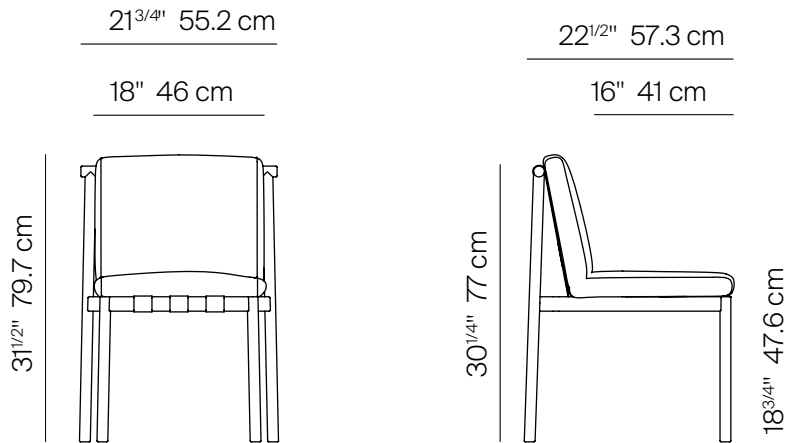

# HUDSON

by Ramón Esteve

DINING SIDE CHAIR

332201

## SPECIFICATIONS

Width:	21 3/4"	55.2 cm
Depth:	22 1/2"	57.3 cm
Height:	31 1/2"	79.7 cm
Seat height:	18 3/4"	47.6 cm

COM: 1 3/4 yds  
\*COM based on 54" wide no repeat fabric.

## FINISHES

SPACE GREY  
-52

GREY ITALIAN  
STRAPPING

ALUMINUM

STRAPS

DINING SIDE CHAIR

332201

MEASURES INCH CM	OVERALL WIDTH	OVERALL DEPTH	OVERALL HEIGHT WITH CUSHIONS	OVERALL FRAME HEIGHT	ARM HEIGHT	ARM WIDTH	FOOT HEIGHT	SEAT HEIGHT WITH CUSHIONS FRONT	SEAT HEIGHT WITH CUSHIONS BACK	FRAME SEAT HEIGHT (FLOOR TO FRAME) FRONT	FRAME SEAT HEIGHT (FLOOR TO FRAME) BACK	INSIDE SEAT WIDTH	INSIDE SEAT DEPTH
DESCRIPTION	A	B	C	D	E	F	G	H	I	J	K	L	M
DINING SIDE CHAIR	21 3/4	22 1/2	31 1/2	30 1/4	-	-	14 1/4	18 3/4	-	15 3/4	-	18	16
SKU# 332201	55.2	57.3	79.7	77	-	-	36.3	47.6	-	40	-	45.7	40.6

MEASURES INCH CM	# OF BACK CUSHIONS	# OF SEAT CUSHIONS	COM CUSHIONS YARDS METERS	DIAGONAL CLEARANCE	FURNITURE WEIGHT LBS KGS	TOTAL PIECES IN A BOX	BOXED WEIGHT LBS KGS	CUBE
DESCRIPTION	N							
DINING SIDE CHAIR	1	1	13/4	37 1/4	8	1	21	11.8
SKU# 332201	1	1	1.6	95.4	3	1	4	