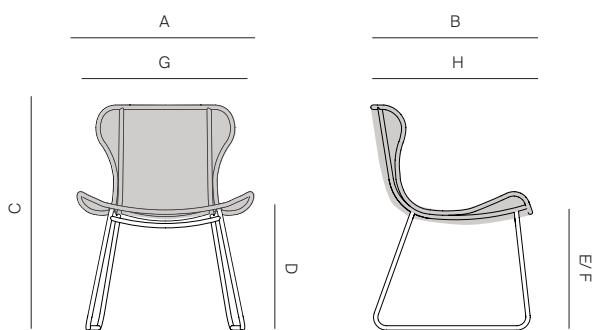

Cushion fabric: COM/Outdoor Canvas Grade A / Grade B

Fabric options.

Furniture cover available.

TRHOW PILLOWS SOLD SEPARATELY

DANAO

danaoliving.com

DINING CHAIR

268701

MEASURES INCH CM	OVERALL WIDTH A	OVERALL DEPTH B	OVERALL FRAME HEIGHT C	FOOT HEIGHT D	SEAT HEIGHT WITH CUSHIONS E	FRAME SEAT HEIGHT (FLOOR TO FRAME) F	INSIDE SEAT WIDTH G	INSIDE SEAT DEPTH H
DESCRIPTION	A	B	C	D	E	F	G	H
DINING CHAIR	25 1/4	23	32 1/4	17 1/4	-	17 1/4	25 3/4	17 1/4
SKU# 268701	64.3	59	82	44	-	44	65	44