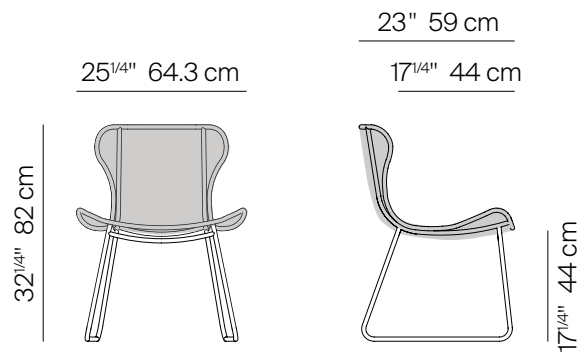

JAGGER

by Ann Vering

DINING CHAIR

268701

SPECIFICATIONS

Width:	25 1/4"	64.3 cm
Depth:	23"	59 cm
Height:	32 1/4"	82 cm
Seat height:	17 1/4"	44 cm
Seat height *with optional cushion:	20"	50.8 cm
COM:	1 1/4" yds	

MEASURES INCH CM	OVERALL WIDTH A	OVERALL DEPTH B	OVERALL FRAME HEIGHT C	FOOT HEIGHT D	SEAT HEIGHT WITH CUSHIONS E	FRAME SEAT HEIGHT (FLOOR TO FRAME) F	INSIDE SEAT WIDTH G	INSIDE SEAT DEPTH H
DESCRIPTION	A	B	C	D	E	F	G	H
DINING CHAIR	25 1/4	23	32 1/4	17 1/4	-	17 1/4	25 3/4	17 1/4
SKU# 268701	64.3	59	82	44	-	44	65	44

MEASURES INCH CM	# OF SEAT CUSHIONS	COM SEAT CUSHIONS YARDS METERS	DIAGONAL CLEARANCE I	FURNITURE WEIGHT LBS KGS	TOTAL PIECES IN A BOX	BOXED WEIGHT LBS KGS	CUBE
DESCRIPTION			I				
DINING CHAIR	1	1 1/4	37 3/4	20	1	33	14.4
SKU# 268701	1	1	96	9	1	15	