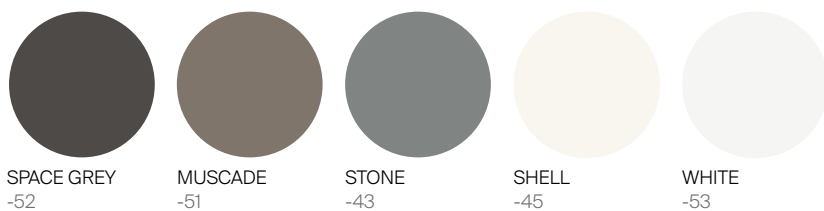

GREENWICH

by Mario Ruiz

DINING ARMCHAIR STACKABLE

832101

SPECIFICATIONS

Width:	22 1/4"	56.4 cm
Depth:	21 3/4"	55.2 cm
Height:	34"	86.1 cm
Seat height:	17 3/4"	45 cm

MATERIALS

Frame: Powder coated aluminum.
Accents: Premium grade teak wood.
Seat cushion: Sold separately.
Furniture Cover Available.

FINISHES

ALUMINUM

NATURAL
-20

TEAK

MOQ APPLIED ON CERTAIN FINISHES

DANA O

danaoliving.com

DINING ARMCHAIR STACKABLE