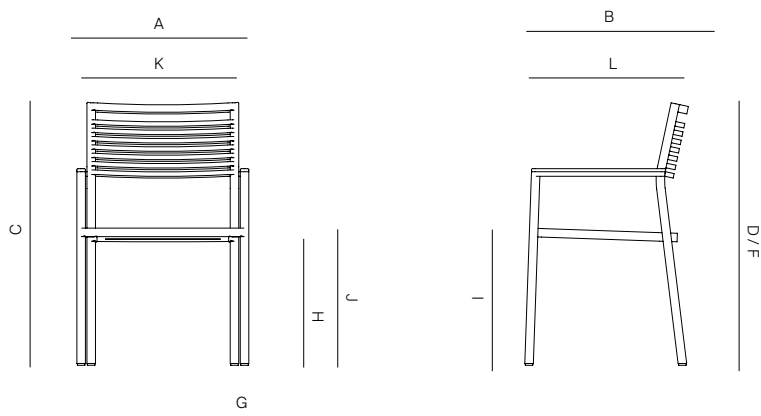

GREENWICH

by Mario Ruiz

DINING ARMCHAIR STACKABLE

832101

SPECIFICATIONS

Width:	22 1/4"	56.4 cm
Depth:	21 3/4"	55.2 cm
Height:	34"	86.1 cm
Seat height:	17 3/4"	45 cm

MATERIALS

Frame: Powder coated aluminum.
Accents: Premium grade teak wood.
Seat cushion: Sold separately.
Furniture Cover Available.

832101

MEASURES INCH CM	OVERALL WIDTH	OVERALL DEPTH	OVERALL HEIGHT WITH CUSHIONS	OVERALL FRAME HEIGHT	ARM HEIGHT	ARM WIDTH	FOOT HEIGHT	SEAT HEIGHT WITH CUSHIONS	FRAME SEAT HEIGHT	INSIDE SEAT WIDTH	INSIDE SEAT DEPTH
DESCRIPTION	A	B	C	D	F	G	H	I	J	K	L
DINING ARMCHAIR STACKABLE	22 1/4	21 1/4	34	34	25 1/2	1	16 1/2	17 3/4	17 3/4	17	19
SKU# 832101	56.4	53.7	86.1	86.1	64.5	2.8	42.2	45	45	43.2	48.5

MEASURES INCH CM	# OF BACK CUSHIONS	# OF SEAT CUSHIONS	COM BACK CUSHIONS YARDS METERS	DIAGONAL CLEARANCE	FURNITURE WEIGHT LBS KGS	TOTAL PIECES IN A BOX	BOXED WEIGHT LBS KGS	CUBE
DESCRIPTION	M							
DINING ARMCHAIR STACKABLE	-	1	-	40	17	2	38	14.7
SKU# 832101	-	1	-	101.5	8	2	17	