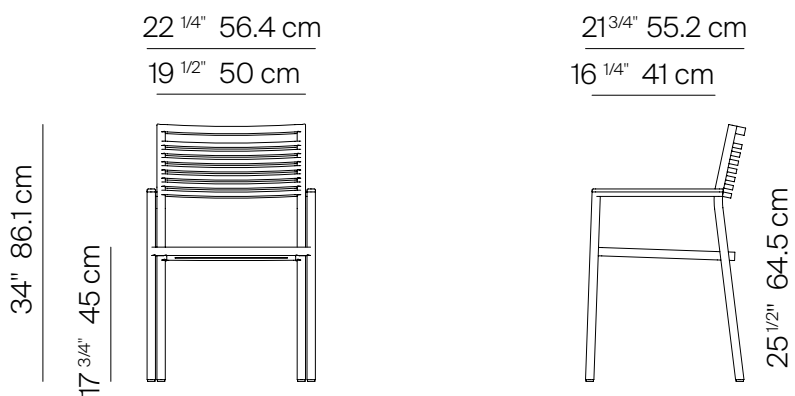

GREENWICH

by Mario Ruiz

DINING ARMCHAIR STACKABLE

832101

SPECIFICATIONS

Width:	22 1/4"	56.4 cm
Depth:	21 3/4"	55.2 cm
Height:	34"	86.1 cm
Seat height:	17 3/4"	45 cm

MATERIALS

Frame: Powder coated aluminum.
Accents: Premium grade teak wood.
Seat cushion: Sold separately.
Furniture Cover Available.

832101

MEASURES INCH CM	OVERALL WIDTH	OVERALL DEPTH	OVERALL HEIGHT WITH CUSHIONS	OVERALL FRAME HEIGHT	ARM HEIGHT	ARM WIDTH	FOOT HEIGHT	SEAT HEIGHT WITH CUSHIONS	FRAME SEAT HEIGHT	INSIDE SEAT WIDTH	INSIDE SEAT DEPTH
DESCRIPTION	A	B	C	D	F	G	H	I	J	K	L
DINING ARMCHAIR STACKABLE	22 1/4	21 1/4	34	34	25 1/2	1	16 1/2	17 3/4	17 3/4	17	19
SKU# 832101	56.4	53.7	86.1	86.1	64.5	2.8	42.2	45	45	43.2	48.5

MEASURES INCH CM	# OF BACK CUSHIONS	# OF SEAT CUSHIONS	COM BACK CUSHIONS YARDS METERS	DIAGONAL CLEARANCE	FURNITURE WEIGHT LBS KGS	TOTAL PIECES IN A BOX	BOXED WEIGHT LBS KGS	CUBE
DESCRIPTION	M							
DINING ARMCHAIR STACKABLE	-	1	-	40	17	2	38	14.7
SKU# 832101	-	1	-	101.5	8	2	17	