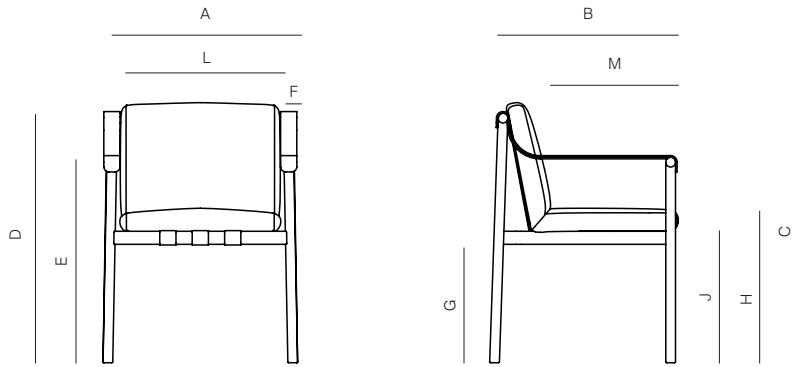

HUDSON

by Ramón Esteve

DINING ARMCHAIR

332101

SPECIFICATIONS

Width:	23 1/2"	60 cm
Depth:	22 1/2"	57.3 cm
Height:	31 1/2"	79.7 cm
Seat height:	18 3/4"	47.3 cm

COM: 1 3/4 yds

*COM based on 54" wide no repeat fabric.

DURANGO
ALL WEATHER

LEATHER

GREY ITALIAN
STRAPPING

STRAPS

DINING ARMCHAIR

332101

MEASURES INCH CM	OVERALL WIDTH	OVERALL DEPTH	OVERALL HEIGHT WITH CUSHIONS	OVERALL FRAME HEIGHT	ARM HEIGHT	ARM WIDTH	FOOT HEIGHT	SEAT HEIGHT WITH CUSHIONS FRONT	SEAT HEIGHT WITH CUSHIONS BACK	FRAME SEAT HEIGHT (FLOOR TO FRAME) FRONT	FRAME SEAT HEIGHT (FLOOR TO FRAME) BACK	INSIDE SEAT WIDTH	INSIDE SEAT DEPTH
DESCRIPTION	A	B	C	D	E	F	G	H	I	J	K	L	M
DINING ARMCHAIR	23 1/2	22 1/2	31 1/2	30 1/4	25	2	14 1/4	18 3/4	-	15 3/4	-	19 1/2	15 1/2
SKU# 332101	60	57.3	79.7	77	63.5	5	36.3	47.6	-	40	-	49.3	39.4

MEASURES INCH CM	# OF BACK CUSHIONS	# OF SEAT CUSHIONS	COM CUSHIONS YARDS METERS	DIAGONAL CLEARANCE	FURNITURE WEIGHT LBS KGS	TOTAL PIECES IN A BOX	BOXED WEIGHT LBS KGS	CUBE
DESCRIPTION	N							
DINING ARMCHAIR	1	1	13/4	37 1/4	14	1	29	13.3
SKU# 332101	1	1	1.6	95.4	6	1	13	