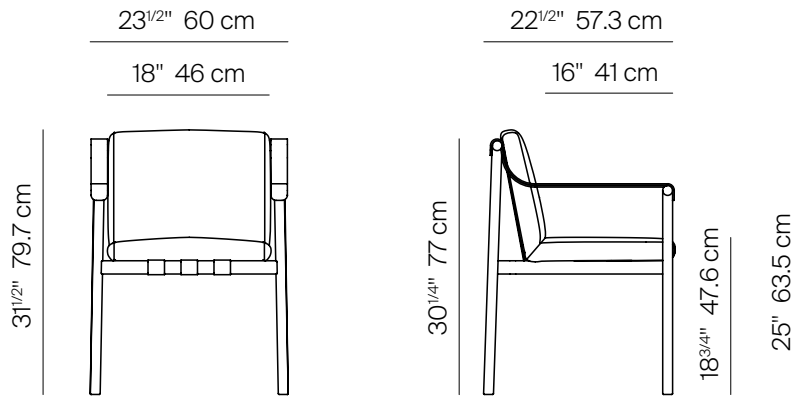

HUDSON

by Ramón Esteve

DINING ARMCHAIR

332101

SPECIFICATIONS

Width:	23 1/2"	60 cm
Depth:	22 1/2"	57.3 cm
Height:	31 1/2"	79.7 cm
Seat height:	18 3/4"	47.3 cm

COM: 1 3/4 yds

*COM based on 54" wide no repeat fabric.

DURANGO
ALL WEATHER

LEATHER

GREY ITALIAN
STRAPPING

STRAPS

DINING ARMCHAIR

332101

MEASURES INCH CM	OVERALL WIDTH	OVERALL DEPTH	OVERALL HEIGHT WITH CUSHIONS	OVERALL FRAME HEIGHT	ARM HEIGHT	ARM WIDTH	FOOT HEIGHT	SEAT HEIGHT WITH CUSHIONS FRONT	SEAT HEIGHT WITH CUSHIONS BACK	FRAME SEAT HEIGHT (FLOOR TO FRAME) FRONT	FRAME SEAT HEIGHT (FLOOR TO FRAME) BACK	INSIDE SEAT WIDTH	INSIDE SEAT DEPTH
DESCRIPTION	A	B	C	D	E	F	G	H	I	J	K	L	M
DINING ARMCHAIR	23 1/2	22 1/2	31 1/2	30 1/4	25	2	14 1/4	18 3/4	-	15 3/4	-	19 1/2	15 1/2
SKU# 332101	60	57.3	79.7	77	63.5	5	36.3	47.6	-	40	-	49.3	39.4

MEASURES INCH CM	# OF BACK CUSHIONS	# OF SEAT CUSHIONS	COM CUSHIONS YARDS METERS	DIAGONAL CLEARANCE	FURNITURE WEIGHT LBS KGS	TOTAL PIECES IN A BOX	BOXED WEIGHT LBS KGS	CUBE
DESCRIPTION	N							
DINING ARMCHAIR	1	1	13/4	37 1/4	14	1	29	13.3
SKU# 332101	1	1	1.6	95.4	6	1	13	