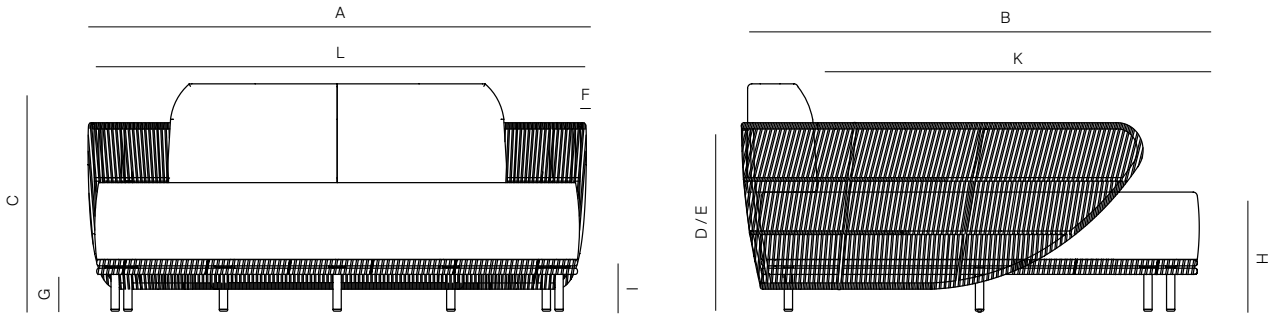

CUFF

by Ann Vering

DAYBED

187301

SPECIFICATIONS

Width: 70 ³/₄" 180 cm
Depth: 65" 164.6 cm
Height: 31" 78.5 cm
Seat height: 16" 40.6 cm

COM: 10 yds
*COM based on 54" wide no repeat fabric.

MATERIALS

Frame: Powder coated aluminum frame.
Weave : Olefin rope wrapped resin.
Cushion Foam: Made of HR (High Resiliency) foam with Dacron wrap incased in a nonwoven UV stabilized waterproof sonic welded fabric.
Cushion Fabric: COM/Outdoor Canvas Grade A / Grade B
Fabric options available.
(Reference Fabric Specification Sheet).
Furniture Cover Available.

TRH OW PILLOWS SOLD SEPARATELY

FINISHES

DANAO

danaoliving.com

DAYBED

187301

MEASURES INCH CM	OVERALL WIDTH	OVERALL DEPTH	OVERALL HEIGHT WITH CUSHIONS	OVERALL FRAME HEIGHT	ARM HEIGHT	ARM WIDTH	FOOT HEIGHT	SEAT HEIGHT WITH CUSHIONS	FRAME SEAT HEIGHT	INSIDE SEAT WIDTH	INSIDE SEAT DEPTH
DESCRIPTION	A	B	C	D	E	F	G	H	I	J	K
DAYBED	70 3/4	65	31	25	25	11/4	3	15 3/4	6 3/4	69	62
SKU #187301	180	164.6	78.5	63.8	63.8	3	7.4	40.6	17.4	175	157.5

MEASURES INCH CM	# OF BACK CUSHIONS	# OF SEAT CUSHIONS	COM CUSHIONS YARDS METERS	DIAGONAL CLEARANCE	FURNITURE WEIGHT LBS KGS	TOTAL PIECES IN A BOX	BOXED WEIGHT LBS KGS	CUBE
DESCRIPTION	L							
DAYBED	2	1	10	60 2/3	128	1	150	77.2
SKU #187301	2	1	9.1	155.6	57	1	68	