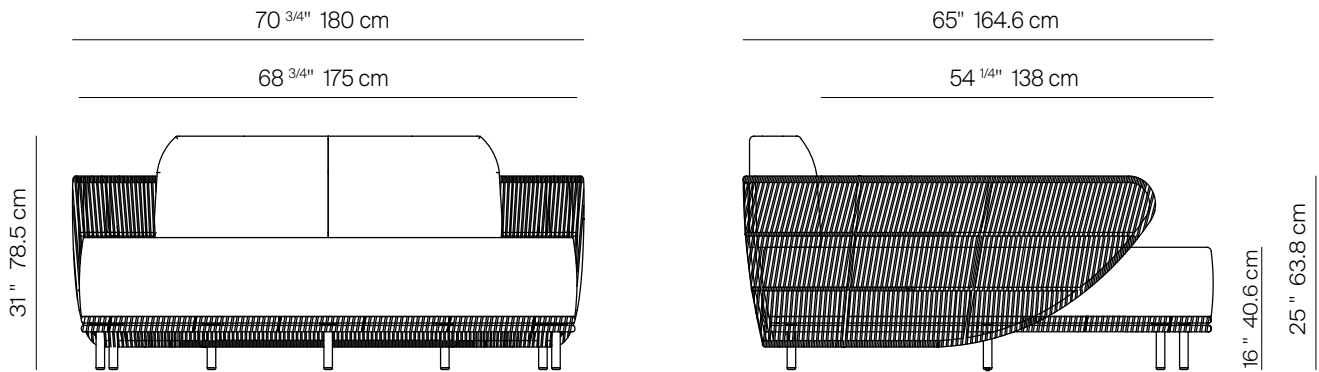

CUFF

by Ann Vering

DAYBED

187301

SPECIFICATIONS

Width: 70 ³/₄" 180 cm
Depth: 65" 164.6 cm
Height: 31" 78.5 cm
Seat height: 16" 40.6 cm

COM: 10 yds
*COM based on 54" wide no repeat fabric.

MATERIALS

Frame: Powder coated aluminum frame.
Weave : Olefin rope wrapped resin.
Cushion Foam: Made of HR (High Resiliency) foam with Dacron wrap incased in a nonwoven UV stabilized waterproof sonic welded fabric.
Cushion Fabric: COM/Outdoor Canvas Grade A / Grade B
Fabric options available.
(Reference Fabric Specification Sheet).
Furniture Cover Available.

TRH OW PILLOWS SOLD SEPARATELY

FINISHES

DANAO

danaoliving.com

DAYBED

187301

MEASURES INCH CM	OVERALL WIDTH	OVERALL DEPTH	OVERALL HEIGHT WITH CUSHIONS	OVERALL FRAME HEIGHT	ARM HEIGHT	ARM WIDTH	FOOT HEIGHT	SEAT HEIGHT WITH CUSHIONS	FRAME SEAT HEIGHT	INSIDE SEAT WIDTH	INSIDE SEAT DEPTH
DESCRIPTION	A	B	C	D	E	F	G	H	I	J	K
DAYBED	70 3/4	65	31	25	25	11/4	3	15 3/4	6 3/4	69	62
SKU #187301	180	164.6	78.5	63.8	63.8	3	7.4	40.6	17.4	175	157.5

MEASURES INCH CM	# OF BACK CUSHIONS	# OF SEAT CUSHIONS	COM CUSHIONS YARDS METERS	DIAGONAL CLEARANCE	FURNITURE WEIGHT LBS KGS	TOTAL PIECES IN A BOX	BOXED WEIGHT LBS KGS	CUBE
DESCRIPTION	L							
DAYBED	2	1	10	60 2/3	128	1	150	77.2
SKU #187301	2	1	9.1	155.6	57	1	68	