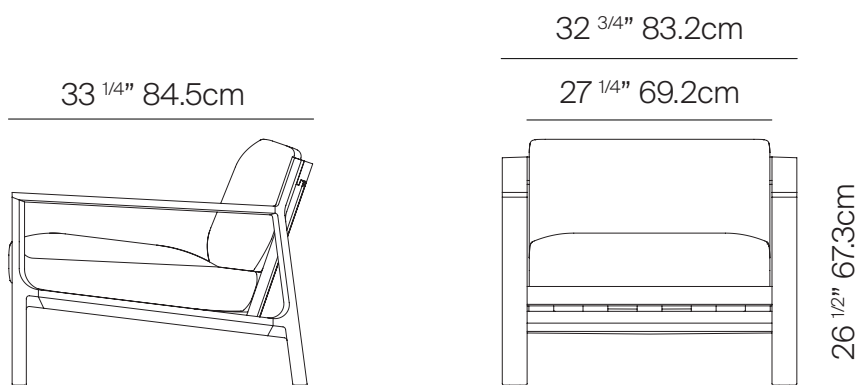

CROSBY

by Mario Ruiz

LOUNGE CHAIR ALUMINUM

015.2301

SPECIFICATIONS

Width:	32 3/4"	83.2 cm
Depth:	33 1/4"	84.5 cm
Height:	26 1/2"	67.3 cm
Seat height:	17 1/4"	43.8 cm

COM: 4 yds

*COM based on 54" wide no repeat fabric.

015.2301

MEASURES INCH CM	OVERALL WIDTH	OVERALL DEPTH	OVERALL HEIGHT WITH CUSHIONS	OVERALL FRAME HEIGHT	ARM HEIGHT	ARM WIDTH	FOOT HEIGHT	SEAT HEIGHT WITH CUSHIONS	FRAME SEAT HEIGHT	INSIDE SEAT WIDTH	INSIDE SEAT DEPTH
DESCRIPTION	A	B	C	D	F	G	H	I	J	K	L
LOUNGE CHAIR ALUMINUM	32 3/4	33 1/4	26 1/2	25	21 3/4	2 3/4	6	17 1/4	11 1/4	27 1/4	27 3/4
SKU# 015.2301	83.2	84.5	67.3	63.5	55.2	7	15.2	43.8	28.5	69.2	70.2

MEASURES INCH CM	# OF BACK CUSHIONS	# OF SEAT CUSHIONS	COM BACK CUSHIONS YARDS METERS	DIAGONAL CLEARANCE	FURNITURE WEIGHT LBS KGS	TOTAL PIECES IN A BOX	BOXED WEIGHT LBS KGS	CUBE
DESCRIPTION	M							
LOUNGE CHAIR ALUMINUM	1	1	4	40	54	1	81	21.2
SKU# 015.2301	1	1	3.6	101.6	24.5	1	36.5	