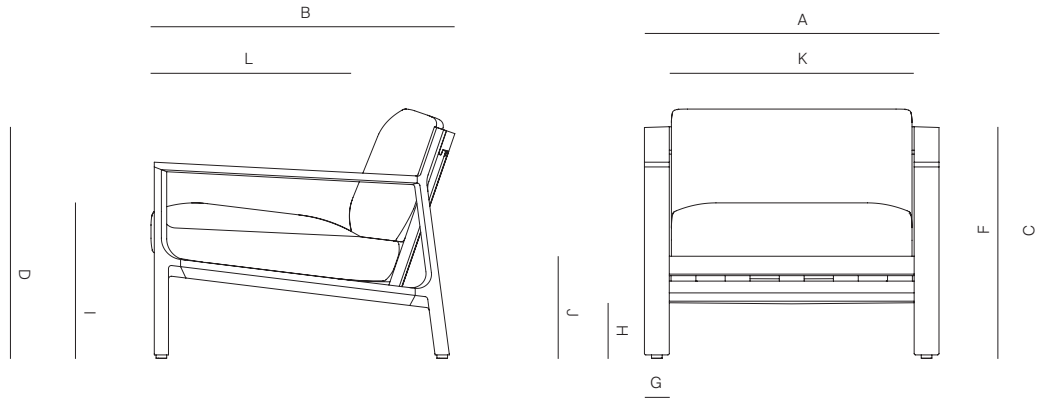

CROSBY

by Mario Ruiz

LOUNGE CHAIR ALUMINUM

015.2301

SPECIFICATIONS

Width:	32 3/4"	83.2 cm
Depth:	33 1/4"	84.5 cm
Height:	26 1/2"	67.3 cm
Seat height:	17 1/4"	43.8 cm

COM: 4 yds

*COM based on 54" wide no repeat fabric.

015.2301

MEASURES INCH CM	OVERALL WIDTH	OVERALL DEPTH	OVERALL HEIGHT WITH CUSHIONS	OVERALL FRAME HEIGHT	ARM HEIGHT	ARM WIDTH	FOOT HEIGHT	SEAT HEIGHT WITH CUSHIONS	FRAME SEAT HEIGHT	INSIDE SEAT WIDTH	INSIDE SEAT DEPTH
DESCRIPTION	A	B	C	D	F	G	H	I	J	K	L
LOUNGE CHAIR ALUMINUM	32 3/4	33 1/4	26 1/2	25	21 3/4	2 3/4	6	17 1/4	11 1/4	27 1/4	27 3/4
SKU# 015.2301	83.2	84.5	67.3	63.5	55.2	7	15.2	43.8	28.5	69.2	70.2

MEASURES INCH CM	# OF BACK CUSHIONS	# OF SEAT CUSHIONS	COM BACK CUSHIONS YARDS METERS	DIAGONAL CLEARANCE	FURNITURE WEIGHT LBS KGS	TOTAL PIECES IN A BOX	BOXED WEIGHT LBS KGS	CUBE
DESCRIPTION	M							
LOUNGE CHAIR ALUMINUM	1	1	4	40	54	1	81	21.2
SKU# 015.2301	1	1	3.6	101.6	24.5	1	36.5	