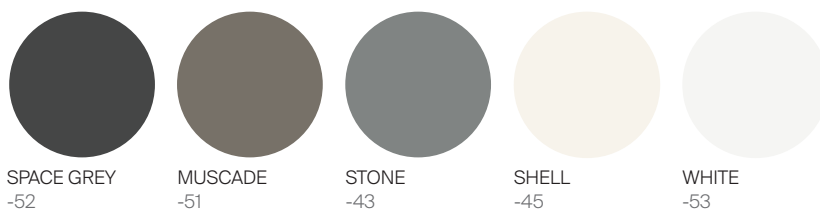

FINISHES

ALUMINUM

MATERIALS

Frame: Powder coated aluminum.

Cushion Foam: Made of HR (High Resiliency) foam with Dacron wrap incased in a nonwoven UV stabilized waterproof sonic welded fabric.

Cushion Fabric: COM/Outdoor Canvas Grade A / Luxury Grade B Fabric options.

(Reference Fabric Specification Sheet)

Throw Pillows Available: Outdoor Polyfill.

Furniture Cover Available.

THROW PILLOWS SOLD SEPARATELY

MOQ APPLIED ON CERTAIN FINISHES

DANAO

danaoliving.com