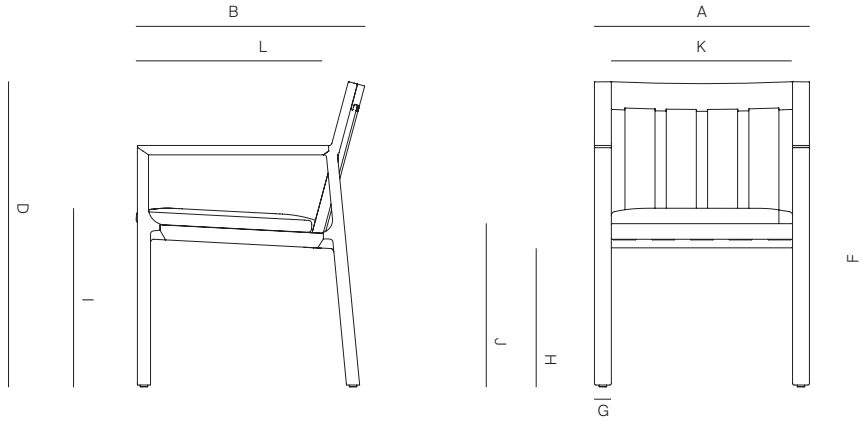

## SPECIFICATIONS

Width:	22 1/2"	57 cm
Depth:	23 3/4"	59.2 cm
Height:	32"	81.1 cm
Seat height:	17"	43.2 cm

# DANAO

[danaoliving.com](http://danaoliving.com)

DINING ARMCHAIR ALUMINUM

015.2101

MEASURES INCH CM	OVERALL WIDTH	OVERALL DEPTH	OVERALL HEIGHT WITH CUSHIONS	OVERALL FRAME HEIGHT	ARM HEIGHT	ARM WIDTH	FOOT HEIGHT	SEAT HEIGHT WITH CUSHIONS	FRAME SEAT HEIGHT	INSIDE SEAT WIDTH	INSIDE SEAT DEPTH
DESCRIPTION	A	B	C	D	F	G	H	I	J	K	L
DINING ARMCHAIR ALUMINUM	22 1/2	23 3/4	-	32	25 1/4	1 3/4	14 3/4	17	15 3/4	19	19
SKU# 015.2101	57	59.2	-	81.1	64	1.4	37.4	43.2	40	48.5	48.5