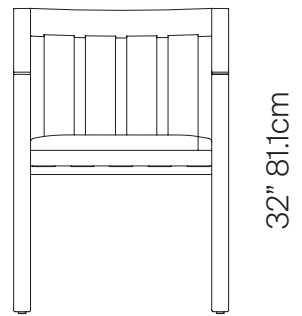

# CROSBY

by Mario Ruiz

DINING ARMCHAIR ALUMINUM

015.2101

23 3/4" 59.2cm

22 1/2" 57cm

## SPECIFICATIONS

Width:	22 1/2"	57 cm
Depth:	23 3/4"	59.2 cm
Height:	32"	81.1 cm
Seat height:	17"	43.2 cm

# DANAO

[danaoliving.com](http://danaoliving.com)

DINING ARMCHAIR ALUMINUM

015.2101

MEASURES INCH CM	OVERALL WIDTH	OVERALL DEPTH	OVERALL HEIGHT WITH CUSHIONS	OVERALL FRAME HEIGHT	ARM HEIGHT	ARM WIDTH	FOOT HEIGHT	SEAT HEIGHT WITH CUSHIONS	FRAME SEAT HEIGHT	INSIDE SEAT WIDTH	INSIDE SEAT DEPTH
DESCRIPTION	A	B	C	D	F	G	H	I	J	K	L
DINING ARMCHAIR ALUMINUM	22 1/2	23 3/4	-	32	25 1/4	1 3/4	14 3/4	17	15 3/4	19	19
SKU# 015.2101	57	59.2	-	81.1	64	1.4	37.4	43.2	40	48.5	48.5

MEASURES INCH CM	# OF BACK CUSHIONS	# OF SEAT CUSHIONS	COM BACK CUSHIONS YARDS METERS	DIAGONAL CLEARANCE	FURNITURE WEIGHT LBS KGS	TOTAL PIECES IN A BOX	BOXED WEIGHT LBS KGS	CUBE
DESCRIPTION	M							
DINING ARMCHAIR ALUMINUM	-	1	-	40	29	1	49	14.2
SKU# 015.2101	-	1	-	101.5	13	1	22	