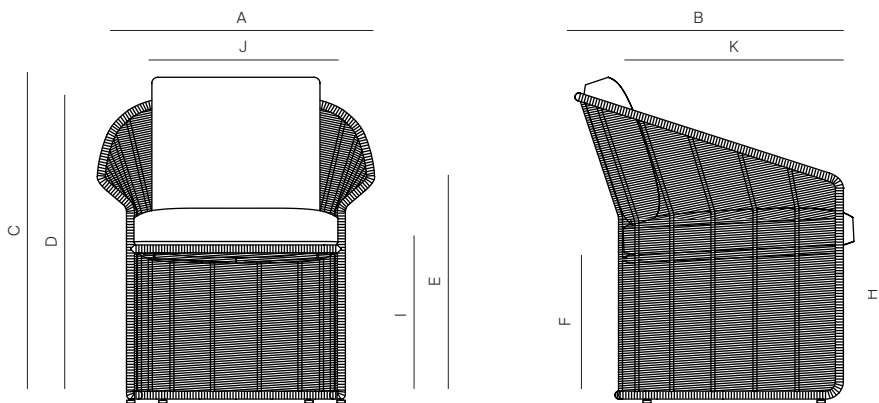

COLLARE

by Toan Nguyen

DINING ARMCHAIR

882101

SPECIFICATIONS

Width:	27 1/4"	69.3 cm
Depth:	26 1/2"	67.1 cm
Height:	30 1/2"	77.5 cm
Seat height:	19"	48.5 cm

MATERIALS

Frame: Powder coated aluminum frame.

(Reference Fabric Specification Sheet)

18"x 18" throw Pillows available, sold separately.

Polyfill Furniture cover available.

THROW PILLOWS SOLD SEPARATELY

FINISHES

MUSCADE
-51

ALUMINUM

QUARTZ

ROPE

DANAO

danaoliving.com

DINING ARMCHAIR

882101

MEASURES INCH CM	OVERALL WIDTH	OVERALL DEPTH	OVERALL HEIGHT WITH CUSHIONS	OVERALL FRAME HEIGHT	ARM HEIGHT	ARM WIDTH	FOOT HEIGHT	SEAT HEIGHT WITH CUSHIONS	SEAT HEIGHT (FLOOR TO FRAME)	INSIDE SEAT WIDTH	INSIDE SEAT DEPTH
DESCRIPTION	A	B	C	D	E	F	G	H	I	J	K
DINING ARMCHAIR	27 1/4	26 1/2	30 1/2	30 1/2	22 3/4	5 3/4	14 1/4	19	15 1/2	20	21 1/2
SKU# 882101	69.3	67.1	77.5	77.5	57.5	14.6	37.5	48.5	39.5	50.7	54.6

MEASURES INCH CM	# OF BACK CUSHIONS	# OF SEAT CUSHIONS	COM CUSHIONS YARDS METERS	DIAGONAL CLEARANCE	FURNITURE WEIGHT LBS KGS	TOTAL PIECES IN A BOX	BOXED WEIGHT LBS KGS	CUBE
DESCRIPTION	L							
DINING ARMCHAIR	-	1	8 1/4	30 3/4	17	1	42	17.8
SKU# 882101	-	1	7.6	78.5	8	1	19	