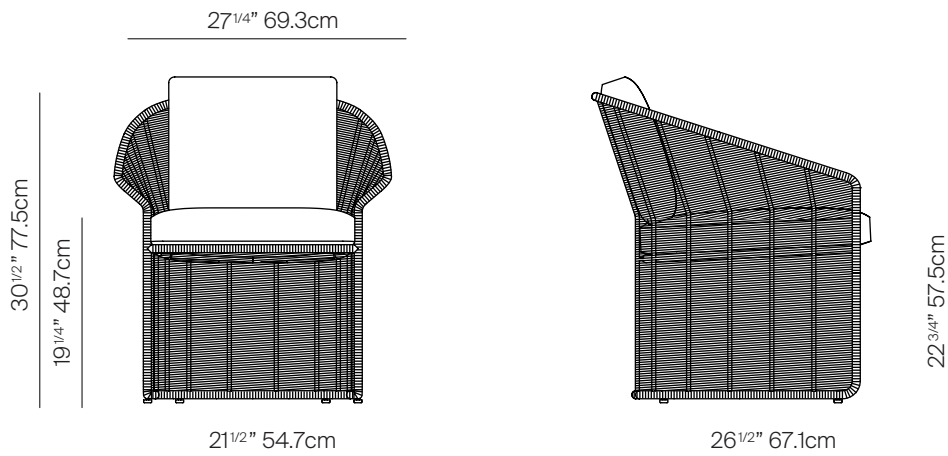

COLLARE

by Toan Nguyen

DINING ARMCHAIR

882101

SPECIFICATIONS

Width:	27 1/4"	69.3 cm
Depth:	26 1/2"	67.1 cm
Height:	30 1/2"	77.5 cm
Seat height:	19"	48.5 cm

MATERIALS

Frame: Powder coated aluminum frame.

(Reference Fabric Specification Sheet)

18"x 18" throw Pillows available, sold separately.

Polyfill Furniture cover available.

THROW PILLOWS SOLD SEPARATELY

FINISHES

MUSCADE
-51

ALUMINUM

QUARTZ

ROPE

DANAO

danaoliving.com

DINING ARMCHAIR

882101

MEASURES INCH CM	OVERALL WIDTH	OVERALL DEPTH	OVERALL HEIGHT WITH CUSHIONS	OVERALL FRAME HEIGHT	ARM HEIGHT	ARM WIDTH	FOOT HEIGHT	SEAT HEIGHT WITH CUSHIONS	SEAT HEIGHT (FLOOR TO FRAME)	INSIDE SEAT WIDTH	INSIDE SEAT DEPTH
DESCRIPTION	A	B	C	D	E	F	G	H	I	J	K
DINING ARMCHAIR	27 1/4	26 1/2	30 1/2	30 1/2	22 3/4	5 3/4	14 1/4	19	15 1/2	20	21 1/2
SKU# 882101	69.3	67.1	77.5	77.5	57.5	14.6	37.5	48.5	39.5	50.7	54.6

MEASURES INCH CM	# OF BACK CUSHIONS	# OF SEAT CUSHIONS	COM CUSHIONS YARDS METERS	DIAGONAL CLEARANCE	FURNITURE WEIGHT LBS KGS	TOTAL PIECES IN A BOX	BOXED WEIGHT LBS KGS	CUBE
DESCRIPTION	L							
DINING ARMCHAIR	-	1	8 1/4	30 3/4	17	1	42	17.8
SKU# 882101	-	1	7.6	78.5	8	1	19	