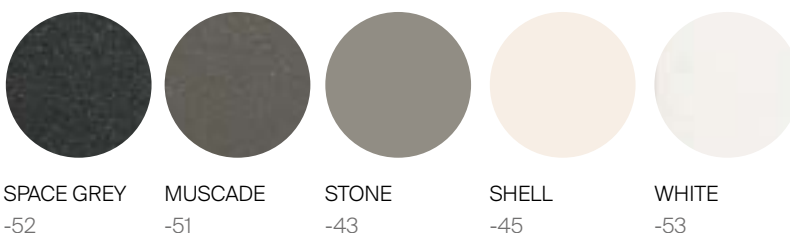

CHELSEA

by Mario Ruiz

POOL CHAISE

075.2910

SPECIFICATIONS

Width:	33 3/4"	85.4 cm
Depth:	77 3/4"	197.5 cm
Height:	22 1/2"	56.9 cm
Seat height:	26"	66.2cm

FINISHES

MATERIALS

Frame: Powder coated aluminum.

Accents: Batyline.

Furniture Cover Available.

ALUMINUM

MOQ APPLIED ON CERTAIN FINISHES

BATYLINE

THROW PILLOWS SOLD SEPARATELY

DANA O