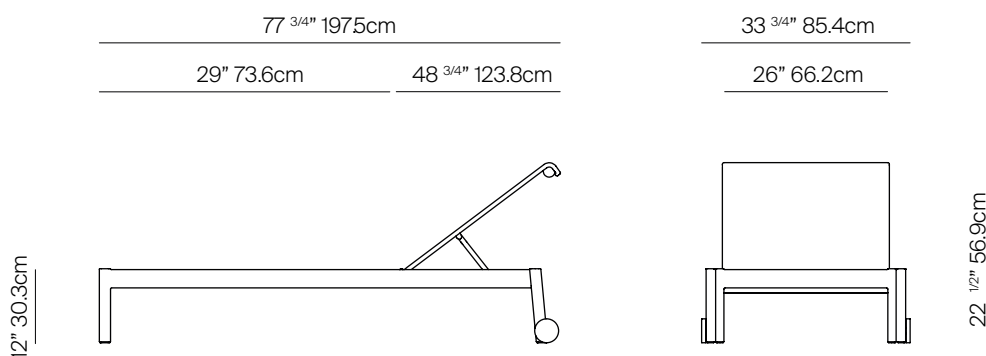

CHELSEA

by Mario Ruiz

POOL CHAISE

075.2910

SPECIFICATIONS

Width:	33 3/4"	85.4 cm
Depth:	77 3/4"	197.5 cm
Height:	22 1/2"	56.9 cm
Seat height:	26"	66.2cm

FINISHES

MATERIALS

danaoliving.com

POOL CHAISE

075.2910

MEASURES INCH CM	OVERALL WIDTH	OVERALL DEPTH	OVERALL HEIGHT WITH CUSHIONS	OVERALL FRAME HEIGHT	ARM HEIGHT	ARM WIDTH	FOOT HEIGHT	SEAT HEIGHT WITH CUSHIONS	FRAME SEAT HEIGHT (FLOOR TO FRAME)	INSIDE SEAT WIDTH	INSIDE SEAT DEPTH
DESCRIPTION	A	B	C	D	E	F	G	H	I	J	K
POOL CHAISE	77 3/4	33 3/4	-	22 1/2	-	-	8 3/4	-	12	26	29
SKU# 075.2910	197.5	85.4	-	56.9	-	-	22.5	-	30.3	66.2	73.6

MEASURES INCH CM	# OF BACK CUSHIONS	# OF SEAT CUSHIONS	COM YARDS METERS	DIAGONAL CLEARANCE	FURNITURE WEIGHT LBS KGS	TOTAL PIECES IN A BOX	BOXED WEIGHT LBS KGS	CUBE
DESCRIPTION								
POOL CHAISE	-	-	-	35	64.07	1	111.69	371
SKU# 075.2910	-	-	-	88.8	29.06	1	50.66	