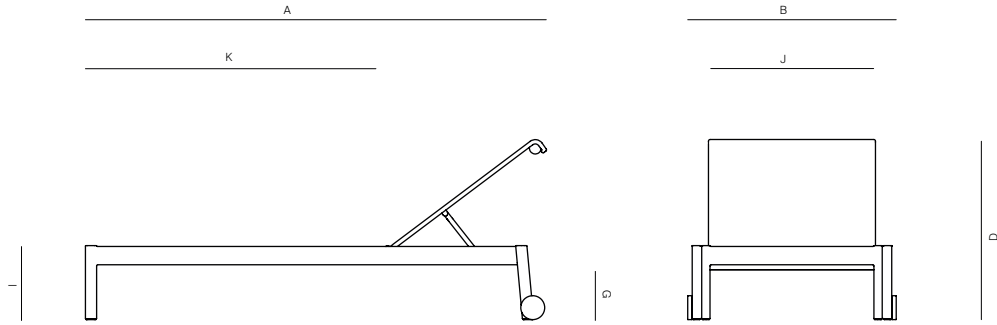

CHELSEA

by Mario Ruiz

POOL CHAISE

075.2910

SPECIFICATIONS

Width:	33 3/4"	85.4 cm
Depth:	77 3/4"	197.5 cm
Height:	22 1/2"	56.9 cm
Seat height:	26"	66.2cm

FINISHES

MATERIALS

danaoliving.com

POOL CHAISE

075.2910

MEASURES INCH CM	OVERALL WIDTH	OVERALL DEPTH	OVERALL HEIGHT WITH CUSHIONS	OVERALL FRAME HEIGHT	ARM HEIGHT	ARM WIDTH	FOOT HEIGHT	SEAT HEIGHT WITH CUSHIONS	FRAME SEAT HEIGHT (FLOOR TO FRAME)	INSIDE SEAT WIDTH	INSIDE SEAT DEPTH
DESCRIPTION	A	B	C	D	E	F	G	H	I	J	K
POOL CHAISE	77 3/4	33 3/4	-	22 1/2	-	-	8 3/4	-	12	26	29
SKU# 075.2910	197.5	85.4	-	56.9	-	-	22.5	-	30.3	66.2	73.6

MEASURES INCH CM	# OF BACK CUSHIONS	# OF SEAT CUSHIONS	COM YARDS METERS	DIAGONAL CLEARANCE	FURNITURE WEIGHT LBS KGS	TOTAL PIECES IN A BOX	BOXED WEIGHT LBS KGS	CUBE
DESCRIPTION								
POOL CHAISE	-	-	-	35	64.07	1	111.69	371
SKU# 075.2910	-	-	-	88.8	29.06	1	50.66	