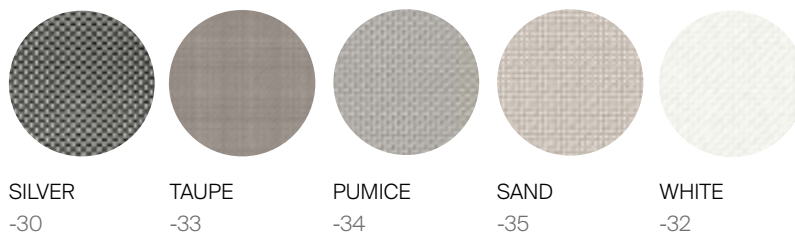

CHELSEA

by Mario Ruiz

POOL CHAISE

075.2910

SPECIFICATIONS

Width:	33 3/4"	85.4 cm
Depth:	77 3/4"	197.5 cm
Height:	22 1/2"	56.9 cm
Seat height:	26"	66.2cm

FINISHES

MATERIALS

Frame: Powder coated aluminum.

Accents: Batyline.

Furniture Cover Available.

ALUMINUM

MOQ APPLIED ON CERTAIN FINISHES

BATYLINE

THROW PILLOWS SOLD SEPARATELY

DANA O