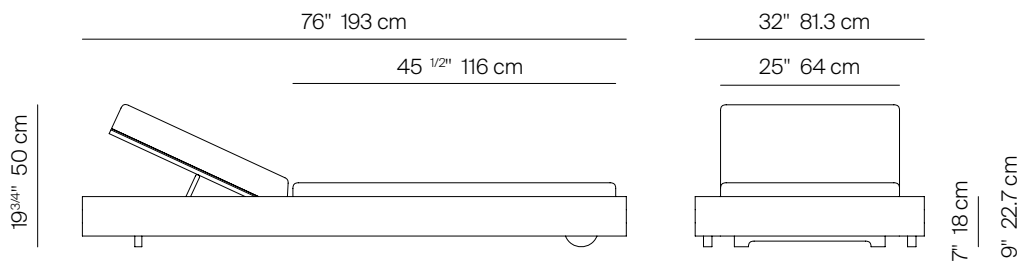

DESERT

by Marmol Radziner

CHAISE WITH WHEELS

122901

SPECIFICATIONS

Width:	32"	81.3 cm
Depth:	76"	193 cm
Height:	19 3/4"	50 cm
Seat height:	9"	22.7 cm

COM: 4.5 Yds
COM based on 54" wide no repeat fabric.

MATERIALS

122901

MEASURES INCH CM	OVERALL WIDTH	OVERALL DEPTH	OVERALL HEIGHT WITH CUSHIONS	OVERALL FRAME HEIGHT	ARM HEIGHT	ARM WIDTH	FOOT HEIGHT	SEAT HEIGHT WITH CUSHIONS	SEAT HEIGHT (FLOOR TO FRAME)	INSIDE SEAT WIDTH (CUSHIONS)	INSIDE SEAT DEPTH (CUSHIONS)
DESCRIPTION	A	B	C	D	F	G	H	I	J	K	L
CHAISE WITH WHEELS	76	32	9	7	-	-	11/2	9	7	25	45 1/2
SKU# 122901	193	81.3	22.7	17.8	-	-	3.8	22.9	17.8	63.5	115.6

MEASURES INCH CM	# OF BACK CUSHIONS	COM BACK CUSHIONS YARDS METERS	# OF SEAT CUSHIONS	COM SEAT CUSHIONS YARDS METERS	DIAGONAL CLEARANCE	FURNITURE WEIGHT LBS KGS	TOTAL PIECES IN A BOX	BOXED WEIGHT LBS KGS	BOXED WIDTH	BOXED DEPTH	BOXED HEIGHT	CUBE
DESCRIPTION	M											
CHAISE WITH WHEELS	1	4.5	1	3.5	33	131	1	173	79.25	35.25	10.25	16.6
SKU# 122901	1	4.1	1	3.5	83.2	59	1	78	201.30	89.54	26.04	