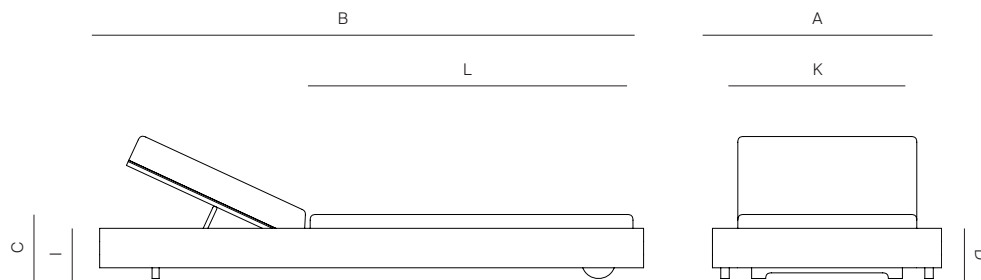

122901

MEASURES INCH CM	OVERALL WIDTH	OVERALL DEPTH	OVERALL HEIGHT WITH CUSHIONS	OVERALL FRAME HEIGHT	ARM HEIGHT	ARM WIDTH	FOOT HEIGHT	SEAT HEIGHT WITH CUSHIONS	SEAT HEIGHT (FLOOR TO FRAME)	INSIDE SEAT WIDTH (CUSHIONS)	INSIDE SEAT DEPTH (CUSHIONS)
DESCRIPTION	A	B	C	D	F	G	H	I	J	K	L
CHAISE WITH WHEELS	76	32	9	7	-	-	11/2	9	7	25	45 1/2
SKU# 122901	193	81.3	22.7	17.8	-	-	3.8	22.9	17.8	63.5	115.6