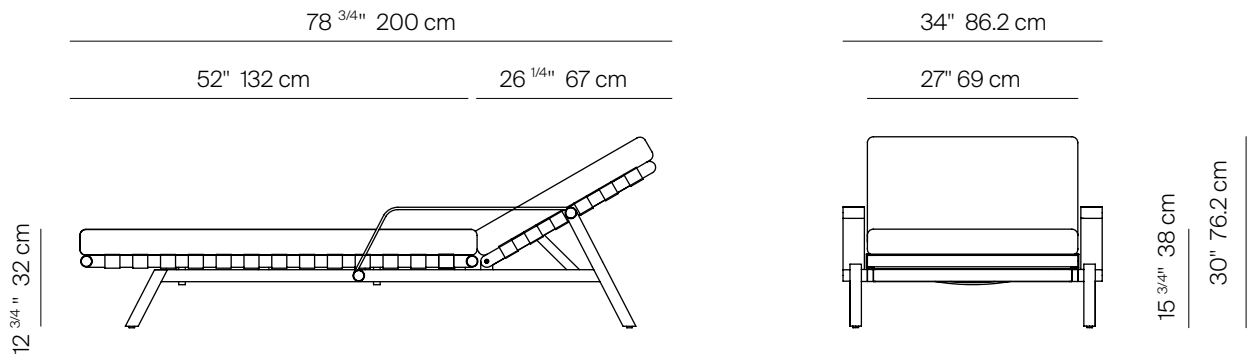

HUDSON

by Ramón Esteve

CHAISE WITH ARMS

332901

SPECIFICATIONS

Width:	34"	86.2 cm
Depth:	78 3/4"	200 cm
Height:	30"	76.2 cm
Seat height:	12 3/4"	32 cm

COM: 4 1/2 yds
*COM based on 54" wide no repeat fabric.

MATERIALS

THROW PILLOWS SOLD SEPARATELY

FINISHES

DANAO

danaoliving.com

MEASURES INCH CM	OVERALL WIDTH	OVERALL DEPTH	OVERALL HEIGHT WITH CUSHIONS	OVERALL FRAME HEIGHT	ARM HEIGHT	ARM WIDTH	FOOT HEIGHT	SEAT HEIGHT WITH CUSHIONS FRONT	SEAT HEIGHT WITH CUSHIONS BACK	FRAME SEAT HEIGHT (FLOOR TO FRAME) FRONT	FRAME SEAT HEIGHT (FLOOR TO FRAME) BACK	INSIDE SEAT WIDTH	INSIDE SEAT DEPTH
DESCRIPTION	A	B	C	D	E	F	G	H	I	J	K	L	M
CHAISE WITH ARM	34	78 3/4	30	15 3/4	15 3/4	2 3/4	6	12 3/4	-	9 1/2	-	27	52
SKU# 332901	86.2	200	76.2	40.2	40.2	7.2	15.4	32.4	-	24.1	-	68.6	132.1

MEASURES INCH CM	# OF BACK CUSHIONS	# OF SEAT CUSHIONS	COM CUSHIONS YARDS METERS	DIAGONAL CLEARANCE	FURNITURE WEIGHT LBS KGS	TOTAL PIECES IN A BOX	BOXED WEIGHT LBS KGS	CUBE
DESCRIPTION	N							
CHAISE WITH ARM	1	1	4 1/2	37 1/4	36	1	65	34
SKU# 332901	1	1	3.8	95.4	16.3	1	30.8	