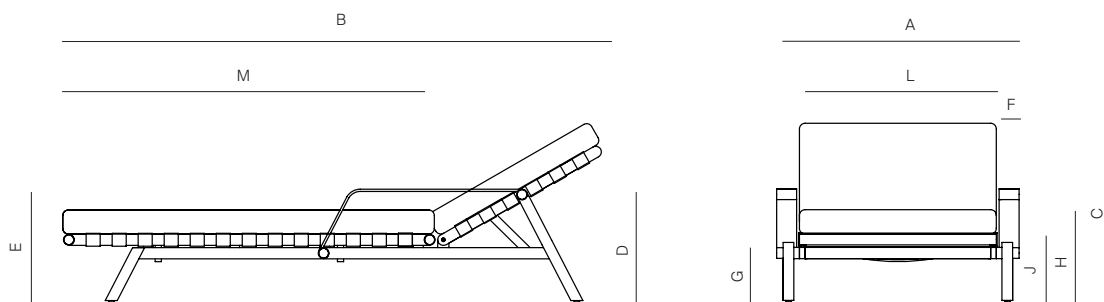

HUDSON

by Ramón Esteve

CHAISE WITH ARMS

332901

SPECIFICATIONS

Width:	34"	86.2 cm
Depth:	78 3/4"	200 cm
Height:	30"	76.2 cm
Seat height:	12 3/4"	32 cm

COM: 4 1/2 yds
*COM based on 54" wide no repeat fabric.

MATERIALS

THROW PILLOWS SOLD SEPARATELY

FINISHES

DANAO

danaoliving.com

MEASURES INCH CM	OVERALL WIDTH	OVERALL DEPTH	OVERALL HEIGHT WITH CUSHIONS	OVERALL FRAME HEIGHT	ARM HEIGHT	ARM WIDTH	FOOT HEIGHT	SEAT HEIGHT WITH CUSHIONS FRONT	SEAT HEIGHT WITH CUSHIONS BACK	FRAME SEAT HEIGHT (FLOOR TO FRAME) FRONT	FRAME SEAT HEIGHT (FLOOR TO FRAME) BACK	INSIDE SEAT WIDTH	INSIDE SEAT DEPTH
DESCRIPTION	A	B	C	D	E	F	G	H	I	J	K	L	M
CHAISE WITH ARM	34	78 3/4	30	15 3/4	15 3/4	2 3/4	6	12 3/4	-	9 1/2	-	27	52
SKU# 332901	86.2	200	76.2	40.2	40.2	7.2	15.4	32.4	-	24.1	-	68.6	132.1

MEASURES INCH CM	# OF BACK CUSHIONS	# OF SEAT CUSHIONS	COM CUSHIONS YARDS METERS	DIAGONAL CLEARANCE	FURNITURE WEIGHT LBS KGS	TOTAL PIECES IN A BOX	BOXED WEIGHT LBS KGS	CUBE
DESCRIPTION	N							
CHAISE WITH ARM	1	1	4 1/2	37 1/4	36	1	65	34
SKU# 332901	1	1	3.8	95.4	16.3	1	30.8	