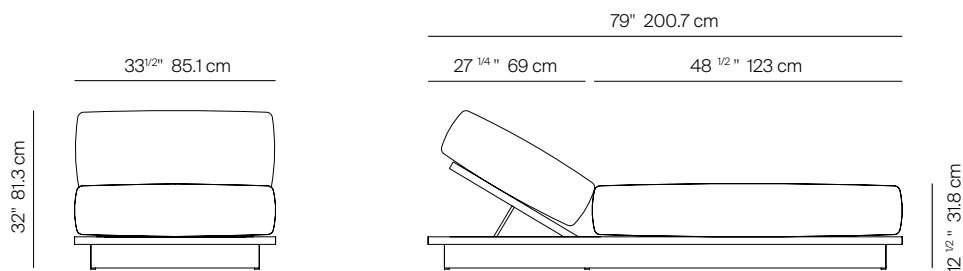

S2

by Ann Vering

The S2 Collection is made of premium grade teak frame.

CHAISE

172901

SPECIFICATIONS

Width:	33 1/2"	85.1 cm
Depth:	79"	200.7 cm
Height:	32"	81.3 cm
Seat height:	12 1/2"	31.8 cm

COM: 5 1/2 yds

COM based on 54" wide no repeat fabric.

MATERIALS

Frame: Premium grade teak wood.

Cushion foam: Made of HR (high resiliency) foam with Dacron wrap incased in a nonwoven UV stabilized waterproof sonic welded fabric.

NATURAL
-20

TEAK

DANA O

danaoliving.com

MEASURES INCH CM	OVERALL WIDTH	OVERALL DEPTH	OVERALL HEIGHT WITH CUSHIONS	OVERALL FRAME HEIGHT	ARM HEIGHT	ARM WIDTH	FOOT HEIGHT	SEAT HEIGHT WITH CUSHIONS	FRAME SEAT HEIGHT (FLOOR TO FRAME)	INSIDE SEAT WIDTH	INSIDE SEAT DEPTH
DESCRIPTION	A	B	C	D	E	F	G	H	I	J	K
SINGLE CHAISE	33 1/2	79	32	31/2	-	-	2	12 1/2	3 1/4	33 1/2	48 1/2
SKU# 172901	85.1	200.7	81.3	8.7	-	-	5	31.8	8.7	85	123.2

MEASURES INCH CM	# OF BACK CUSHIONS	# OF SEAT CUSHIONS	COM YARDS METERS	DIAGONAL CLEARANCE	FURNITURE WEIGHT LBS KGS	TOTAL PIECES IN A BOX	BOXED WEIGHT LBS KGS	CUBE
DESCRIPTION	L							
SINGLE CHAISE	1	1	5 1/2	31	60	1	72	11.3
SKU# 172901	1	1	5	78.7	27	1	33	