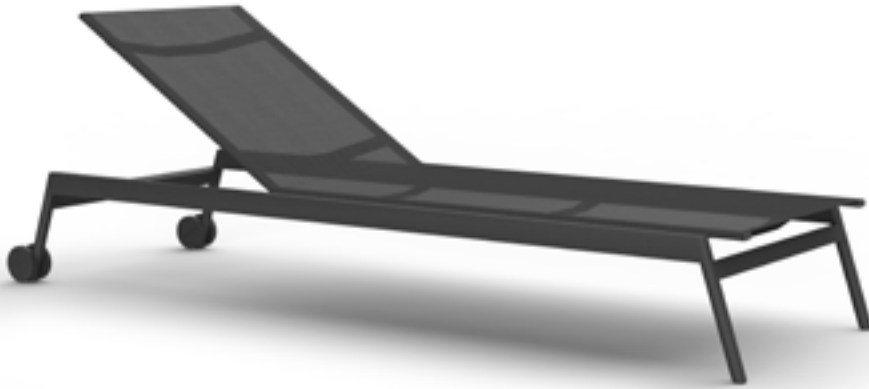

GREENWICH

by Mario Ruiz

BATYLINE POOL CHAISE WITH WHEELS STACKABLE

832911

SPECIFICATIONS

Width:	84 1/2"	214.6 cm
Depth:	28"	71.1 cm
Height:	37 1/2"	95.3 cm
Seat height:	12"	30.6 cm

MATERIALS

Frame: Powder coated aluminum.

Accents: Batyline.

Cushion: Sold separately.

Furniture Cover Available.

FINISHES

ALUMINUM

BATYLINE

MOQ APPLIED ON CERTAIN FINISHES

DANAO

danaoliving.com

BATYLINE ARM POOL CHAISE WITH WHEELS STACKABLE

832911

MEASURES INCH CM	OVERALL WIDTH	OVERALL DEPTH	OVERALL HEIGHT WITH CUSHIONS	OVERALL FRAME HEIGHT	ARM HEIGHT	ARM WIDTH	FOOT HEIGHT	SEAT HEIGHT WITH CUSHIONS	FRAME SEAT HEIGHT	INSIDE SEAT WIDTH	INSIDE SEAT DEPTH
DESCRIPTION	A	B	C	D	F	G	H	I	J	K	L
BATYLINE ARM POOL CHAISE WITH WHEELS STACKABLE	84 1/2	28	37 1/2	37 1/2	-	-	9 1/2	12	12	24 1/4	49
SKU# 832911	214.6	71.1	95.3	95.3	-	-	24	30.6	30.6	61.6	124.5