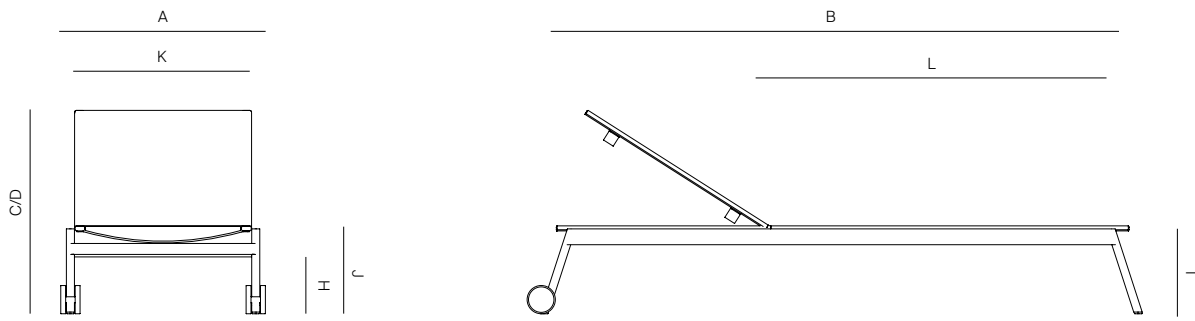

GREENWICH

by Mario Ruiz

BATYLINE POOL CHAISE WITH WHEELS STACKABLE

832911

SPECIFICATIONS

Width:	84 1/2"	214.6 cm
Depth:	28"	71.1 cm
Height:	37 1/2"	95.3 cm
Seat height:	12"	30.6 cm

MATERIALS

Frame: Powder coated aluminum.

danaoliving.com

BATYLINE ARM POOL CHAISE WITH WHEELS STACKABLE

832911

MEASURES INCH CM	OVERALL WIDTH	OVERALL DEPTH	OVERALL HEIGHT WITH CUSHIONS	OVERALL FRAME HEIGHT	ARM HEIGHT	ARM WIDTH	FOOT HEIGHT	SEAT HEIGHT WITH CUSHIONS	FRAME SEAT HEIGHT	INSIDE SEAT WIDTH	INSIDE SEAT DEPTH
DESCRIPTION	A	B	C	D	F	G	H	I	J	K	L
BATYLINE ARM POOL CHAISE WITH WHEELS STACKABLE	84 1/2	28	37 1/2	37 1/2	-	-	9 1/2	12	12	24 1/4	49
SKU# 832911	214.6	71.1	95.3	95.3	-	-	24	30.6	30.6	61.6	124.5

MEASURES INCH CM	# OF BACK CUSHIONS	# OF SEAT CUSHIONS	COM BACK CUSHIONS YARDS METERS	DIAGONAL CLEARANCE	FURNITURE WEIGHT LBS KGS	TOTAL PIECES IN A BOX	BOXED WEIGHT LBS KGS	CUBE
DESCRIPTION	M							
BATYLINE ARM POOL CHAISE WITH WHEELS STACKABLE	-	-	-	35 1/2	45	2	87	34.3
SKU# 832911	-	-	-	90	20	2	40	