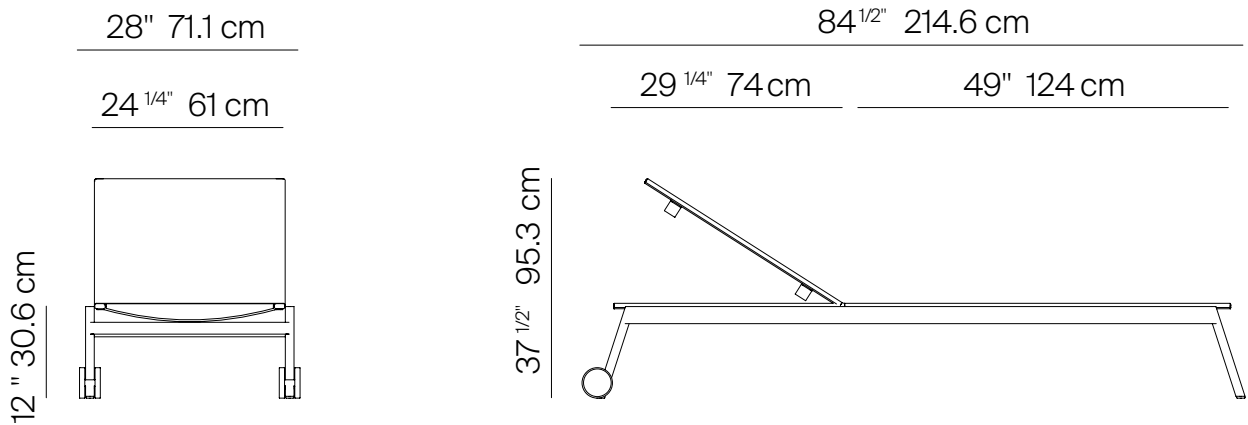

GREENWICH

by Mario Ruiz

BATYLINE POOL CHAISE WITH WHEELS STACKABLE

832911

SPECIFICATIONS

Width:	84 1/2"	214.6 cm
Depth:	28"	71.1 cm
Height:	37 1/2"	95.3 cm
Seat height:	12"	30.6 cm

MATERIALS

Frame: Powder coated aluminum.

danaoliving.com

BATYLINE ARM POOL CHAISE WITH WHEELS STACKABLE

832911

MEASURES INCH CM	OVERALL WIDTH	OVERALL DEPTH	OVERALL HEIGHT WITH CUSHIONS	OVERALL FRAME HEIGHT	ARM HEIGHT	ARM WIDTH	FOOT HEIGHT	SEAT HEIGHT WITH CUSHIONS	FRAME SEAT HEIGHT	INSIDE SEAT WIDTH	INSIDE SEAT DEPTH
DESCRIPTION	A	B	C	D	F	G	H	I	J	K	L
BATYLINE ARM POOL CHAISE WITH WHEELS STACKABLE	84 1/2	28	37 1/2	37 1/2	-	-	9 1/2	12	12	24 1/4	49
SKU# 832911	214.6	71.1	95.3	95.3	-	-	24	30.6	30.6	61.6	124.5

MEASURES INCH CM	# OF BACK CUSHIONS	# OF SEAT CUSHIONS	COM BACK CUSHIONS YARDS METERS	DIAGONAL CLEARANCE	FURNITURE WEIGHT LBS KGS	TOTAL PIECES IN A BOX	BOXED WEIGHT LBS KGS	CUBE
DESCRIPTION	M							
BATYLINE ARM POOL CHAISE WITH WHEELS STACKABLE	-	-	-	35 1/2	45	2	87	34.3
SKU# 832911	-	-	-	90	20	2	40	