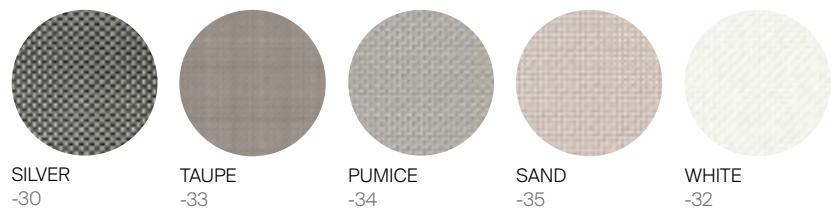

GREENWICH

by Mario Ruiz

BATYLINE POOL CHAISE WITH WHEELS STACKABLE

832911

SPECIFICATIONS

Width:	84 1/2"	214.6 cm
Depth:	28"	71.1 cm
Height:	37 1/2"	95.3 cm
Seat height:	12"	30.6 cm

MATERIALS

Frame: Powder coated aluminum.

Accents: Batyline.

Cushion: Sold separately.

Furniture Cover Available.

FINISHES

ALUMINUM

BATYLINE

MOQ APPLIED ON CERTAIN FINISHES

DANAO