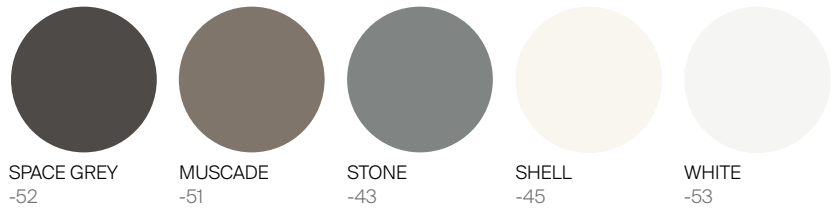

GREENWICH

by Mario Ruiz

BATYLINE POOL CHAISE WITH WHEELS STACKABLE

832911

SPECIFICATIONS

Width:	84 1/2"	214.6 cm
Depth:	28"	71.1 cm
Height:	37 1/2"	95.3 cm
Seat height:	12"	30.6 cm

MATERIALS

Frame: Powder coated aluminum.

Accents: Batyline.

Cushion: Sold separately.

Furniture Cover Available.

FINISHES

ALUMINUM

BATYLINE

MOQ APPLIED ON CERTAIN FINISHES

DANAO