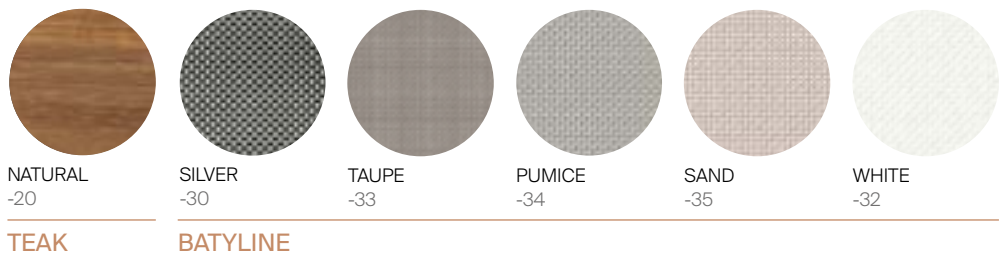

MOQ APPLIED ON CERTAIN FINISHES

DANA O

danaoliving.com