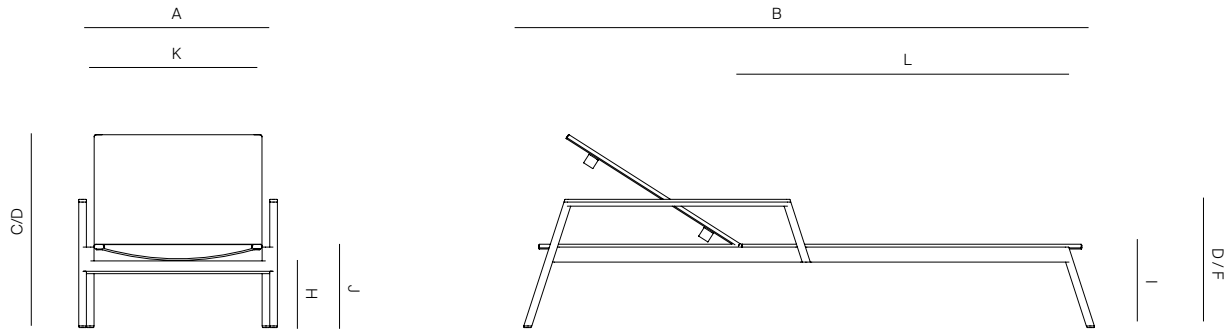

## SPECIFICATIONS

Width:	82 1/2"	209.5 cm
Depth:	27 1/2"	69.9 cm
Height:	37 1/2"	95.3 cm
Seat height:	12"	30.6 cm

# DANA O

[danaoliving.com](http://danaoliving.com)

BATYLINE CHAISE WITH ARMS STACKABLE

832901

MEASURES INCH CM	OVERALL WIDTH	OVERALL DEPTH	OVERALL HEIGHT WITH CUSHIONS	OVERALL FRAME HEIGHT	ARM HEIGHT	ARM WIDTH	FOOT HEIGHT	SEAT HEIGHT WITH CUSHIONS	FRAME SEAT HEIGHT	INSIDE SEAT WIDTH	INSIDE SEAT DEPTH
DESCRIPTION	A	B	C	D	F	G	H	I	J	K	L
BATYLINE CHAISE WITH ARMS STACKABLE	82 1/2	27 1/2	37 1/2	37 1/2	18 1/2	1	9 1/2	12	12	24 1/4	49
SKU# 832910	209.5	69.9	95.3	95.3	47	2.8	24	30.6	30.6	61.6	124.5