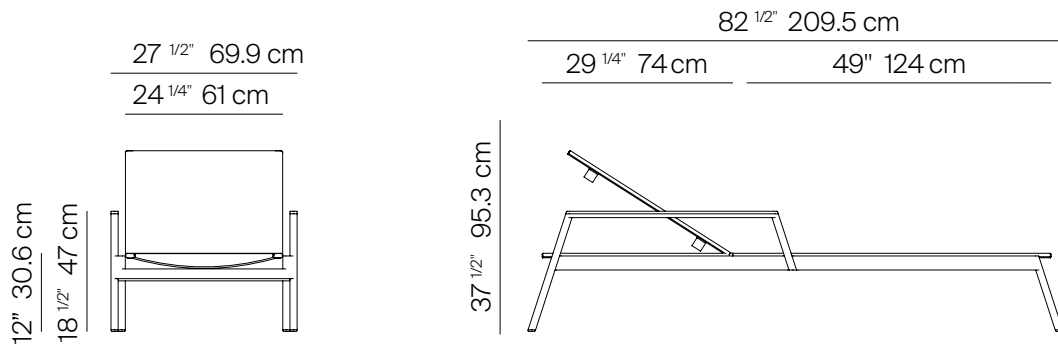

## SPECIFICATIONS

Width:	82 1/2"	209.5 cm
Depth:	27 1/2"	69.9 cm
Height:	37 1/2"	95.3 cm
Seat height:	12"	30.6 cm

# DANA O

[danaoliving.com](http://danaoliving.com)

BATYLINE CHAISE WITH ARMS STACKABLE

832901

MEASURES INCH CM	OVERALL WIDTH	OVERALL DEPTH	OVERALL HEIGHT WITH CUSHIONS	OVERALL FRAME HEIGHT	ARM HEIGHT	ARM WIDTH	FOOT HEIGHT	SEAT HEIGHT WITH CUSHIONS	FRAME SEAT HEIGHT	INSIDE SEAT WIDTH	INSIDE SEAT DEPTH
DESCRIPTION	A	B	C	D	F	G	H	I	J	K	L
BATYLINE CHAISE WITH ARMS STACKABLE	82 1/2	27 1/2	37 1/2	37 1/2	18 1/2	1	9 1/2	12	12	24 1/4	49
SKU# 832910	209.5	69.9	95.3	95.3	47	2.8	24	30.6	30.6	61.6	124.5