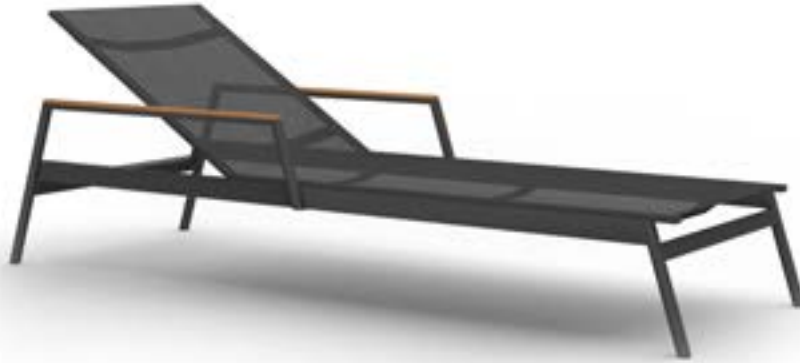

# GREENWICH

by Mario Ruiz

BATYLINE CHAISE WITH ARMS STACKABLE

832910

## SPECIFICATIONS

Width:	82 1/2"	209.5 cm
Depth:	27 1/2"	69.9 cm
Height:	37 1/2"	95.3 cm
Seat height:	12"	30.6 cm

## MATERIALS

Frame: Powder coated aluminum.

Accents: Premium grade teak wood and Batyline.

Cushion: Sold separately.

Furniture Cover Available.