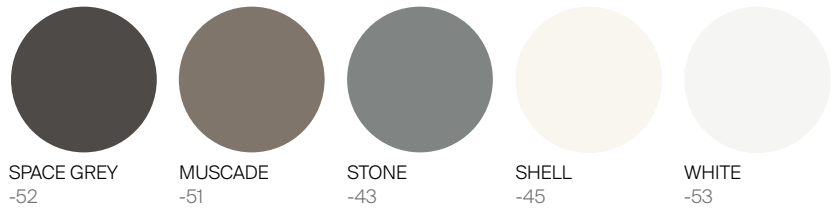

## MATERIALS

Frame: Powder coated aluminum.

Accents: Premium grade teak wood and Batyline.

Cushion: Sold separately.

Furniture Cover Available.

## FINISHES