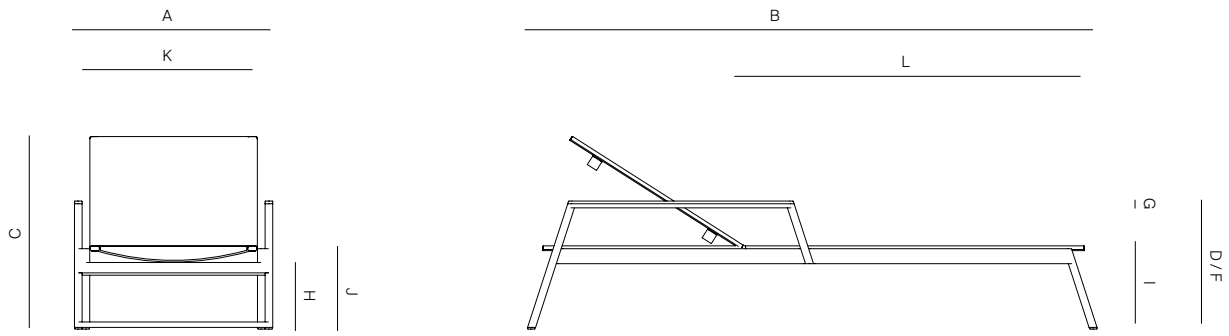

GREENWICH

by Mario Ruiz

BATYLINE BEACH CHAISE WITH ARMS STACKABLE

832914

SPECIFICATIONS

Width:	82 1/2"	209.5 cm
Depth:	27 1/2"	69.9 cm
Height:	37 1/2"	95.3 cm
Seat height:	12"	30.6 cm

MATERIALS

Frame: Powder coated aluminum.

DANA O

danaoliving.com

BATYLINE BEACH CHAISE WITH ARMS STACKABLE

832914

MEASURES INCH CM	OVERALL WIDTH	OVERALL DEPTH	OVERALL HEIGHT WITH CUSHIONS	OVER- ALL FRAME HEIGHT	ARM HEIGHT	ARM WIDTH	FOOT HEIGHT	SEAT HEIGHT WITH CUSHIONS	FRAME SEAT HEIGHT	INSIDE SEAT WIDTH	INSIDE SEAT DEPTH
DESCRIPTION	A	B	C	D	F	G	H	I	J	K	L
BATYLINE BEACH CHAISE WITH ARMS STACKABLE	82 1/2	27 1/2	37 1/2	18 1/2	18 1/2	1	9 1/2	12	12	24 1/4	49
SKU# 832914	209.5	69.9	95.3	47	47	2.8	24	30.6	30.6	61.6	124.5