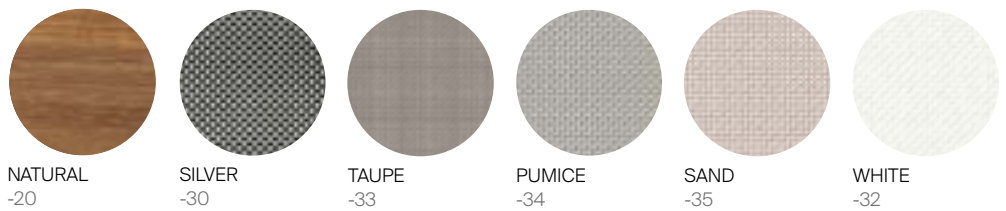

GREENWICH

by Mario Ruiz

BATYLINE BEACH CHAISE WITH ARMS STACKABLE

832914

SPECIFICATIONS

Width:	82 1/2"	209.5 cm
Depth:	27 1/2"	69.9 cm
Height:	37 1/2"	95.3 cm
Seat height:	12"	30.6 cm

MATERIALS

Frame: Powder coated aluminum.

Accents: Premium grade teak wood and Batyline.

Cushion: Sold separately.

Furniture Cover Available.

FINISHES

ALUMINUM

TEAK

BATYLINE

MOQ APPLIED ON CERTAIN FINISHES

DANA O

danaoliving.com

BATYLINE BEACH CHAISE WITH ARMS STACKABLE

832914

MEASURES INCH CM	OVERALL WIDTH	OVERALL DEPTH	OVERALL HEIGHT WITH CUSHIONS	OVER- ALL FRAME HEIGHT	ARM HEIGHT	ARM WIDTH	FOOT HEIGHT	SEAT HEIGHT WITH CUSHIONS	FRAME SEAT HEIGHT	INSIDE SEAT WIDTH	INSIDE SEAT DEPTH
DESCRIPTION	A	B	C	D	F	G	H	I	J	K	L
BATYLINE BEACH CHAISE WITH ARMS STACKABLE	82 1/2	27 1/2	37 1/2	18 1/2	18 1/2	1	9 1/2	12	12	24 1/4	49
SKU# 832914	209.5	69.9	95.3	47	47	2.8	24	30.6	30.6	61.6	124.5