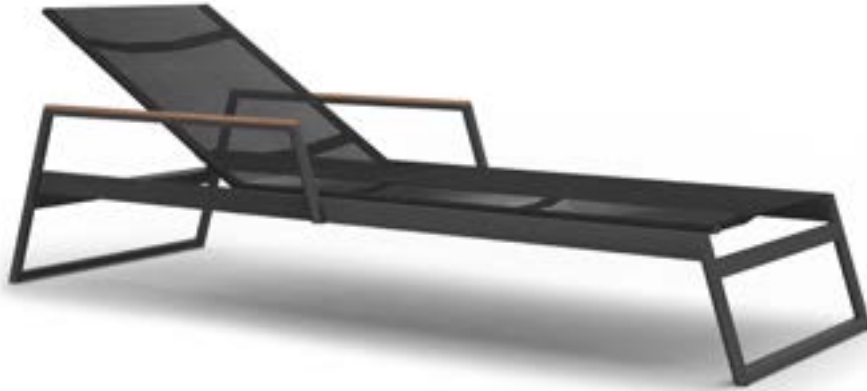

GREENWICH

by Mario Ruiz

BATYLINE BEACH CHAISE WITH ARMS STACKABLE

832914

SPECIFICATIONS

Width:	82 1/2"	209.5 cm
Depth:	27 1/2"	69.9 cm
Height:	37 1/2"	95.3 cm
Seat height:	12"	30.6 cm

MATERIALS

Frame: Powder coated aluminum.

Accents: Premium grade teak wood and Batyline.

Cushion: Sold separately.

Furniture Cover Available.

FINISHES

ALUMINUM

TEAK

BATYLINE

MOQ APPLIED ON CERTAIN FINISHES

DANA O

danaoliving.com

BATYLINE BEACH CHAISE WITH ARMS STACKABLE

832914

MEASURES INCH CM	OVERALL WIDTH	OVERALL DEPTH	OVERALL HEIGHT WITH CUSHIONS	OVER- ALL FRAME HEIGHT	ARM HEIGHT	ARM WIDTH	FOOT HEIGHT	SEAT HEIGHT WITH CUSHIONS	FRAME SEAT HEIGHT	INSIDE SEAT WIDTH	INSIDE SEAT DEPTH
DESCRIPTION	A	B	C	D	F	G	H	I	J	K	L
BATYLINE BEACH CHAISE WITH ARMS STACKABLE	82 1/2	27 1/2	37 1/2	18 1/2	18 1/2	1	9 1/2	12	12	24 1/4	49
SKU# 832914	209.5	69.9	95.3	47	47	2.8	24	30.6	30.6	61.6	124.5