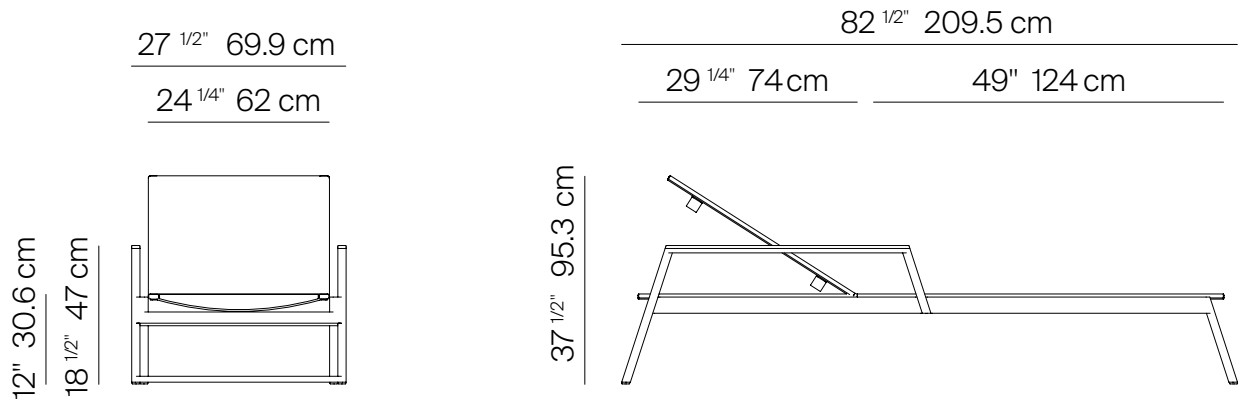

GREENWICH

by Mario Ruiz

BATYLINE BEACH CHAISE WITH ARMS STACKABLE

832914

SPECIFICATIONS

Width:	82 1/2"	209.5 cm
Depth:	27 1/2"	69.9 cm
Height:	37 1/2"	95.3 cm
Seat height:	12"	30.6 cm

MATERIALS

Frame: Powder coated aluminum.

DANA O

danaoliving.com

BATYLINE BEACH CHAISE WITH ARMS STACKABLE

832914

MEASURES INCH CM	OVERALL WIDTH	OVERALL DEPTH	OVERALL HEIGHT WITH CUSHIONS	OVER- ALL FRAME HEIGHT	ARM HEIGHT	ARM WIDTH	FOOT HEIGHT	SEAT HEIGHT WITH CUSHIONS	FRAME SEAT HEIGHT	INSIDE SEAT WIDTH	INSIDE SEAT DEPTH
DESCRIPTION	A	B	C	D	F	G	H	I	J	K	L
BATYLINE BEACH CHAISE WITH ARMS STACKABLE	82 1/2	27 1/2	37 1/2	18 1/2	18 1/2	1	9 1/2	12	12	24 1/4	49
SKU# 832914	209.5	69.9	95.3	47	47	2.8	24	30.6	30.6	61.6	124.5

MEASURES INCH CM	# OF BACK CUSHIONS	# OF SEAT CUSHIONS	COM BACK CUSHIONS YARDS METERS	DIAGONAL CLEARANCE	FURNITURE WEIGHT LBS KGS	TOTAL PIECES IN A BOX	BOXED WEIGHT LBS KGS	CUBE
DESCRIPTION				M				
BATYLINE BEACH CHAISE WITH ARMS STACKABLE	-	-	-	34	47	2	101	42.4
SKU# 832914	-	-	-	86.7	21	2	46	