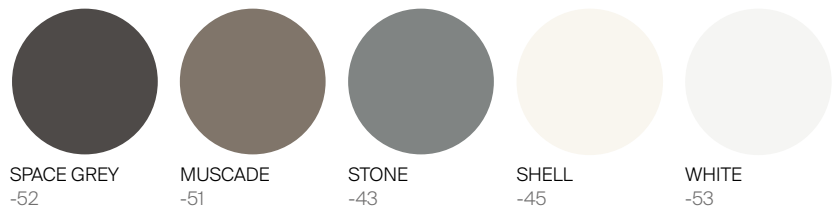

GREENWICH

by Mario Ruiz

BATYLINE BEACH CHAISE WITH ARMS STACKABLE

832914

SPECIFICATIONS

Width:	82 1/2"	209.5 cm
Depth:	27 1/2"	69.9 cm
Height:	37 1/2"	95.3 cm
Seat height:	12"	30.6 cm

MATERIALS

Frame: Powder coated aluminum.

Accents: Premium grade teak wood and Batyline.

Cushion: Sold separately.

Furniture Cover Available.

FINISHES

ALUMINUM

TEAK

BATYLINE

MOQ APPLIED ON CERTAIN FINISHES