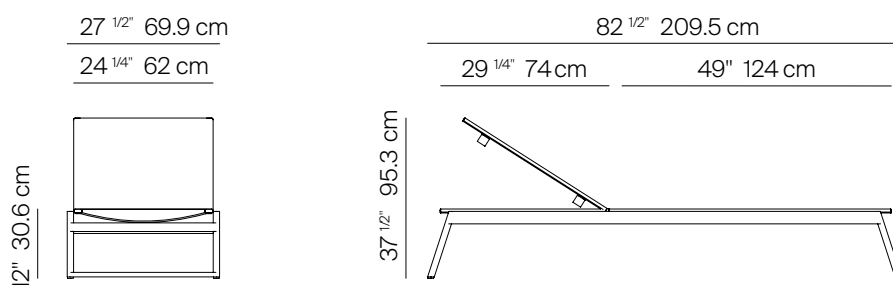

GREENWICH

by Mario Ruiz

BATYLINE BEACH CHAISE STACKABLE

832913

SPECIFICATIONS

Width:	82 1/2"	209.5 cm
Depth:	27 1/2"	69.9 cm
Height:	37 1/2"	95.3 cm
Seat height:	12"	30.6 cm

MATERIALS

Frame: Powder coated aluminum.

danaoliving.com

BATYLINE BEACH CHAISE STACKABLE

832913

MEASURES INCH CM	OVERALL WIDTH	OVERALL DEPTH	OVERALL HEIGHT WITH CUSHIONS	OVERALL FRAME HEIGHT	ARM HEIGHT	ARM WIDTH	FOOT HEIGHT	SEAT HEIGHT WITH CUSHIONS	FRAME SEAT HEIGHT	INSIDE SEAT WIDTH	INSIDE SEAT DEPTH
DESCRIPTION	A	B	C	D	F	G	H	I	J	K	L
BATYLINE BEACH CHAISE STACKABLE	82 1/2	27 1/2	37 1/2	12	-	-	9 1/2	12	12	24 1/4	49
SKU# 832913	209.5	69.9	95.3	30.6	-	-	24	30.6	30.6	61.6	124.5

MEASURES INCH CM	# OF BACK CUSHIONS	COM BACK CUSHIONS YARDS METERS	# OF SEAT CUSHIONS	DIAGONAL CLEARANCE	FURNITURE WEIGHT LBS KGS	TOTAL PIECES IN A BOX	BOXED WEIGHT LBS KGS	CUBE
DESCRIPTION				M				
BATYLINE BEACH CHAISE STACKABLE	-	-	-	29 1/2	44	2	95	33.7
SKU# 832913	-	-	-	75	20	2	43	42.4