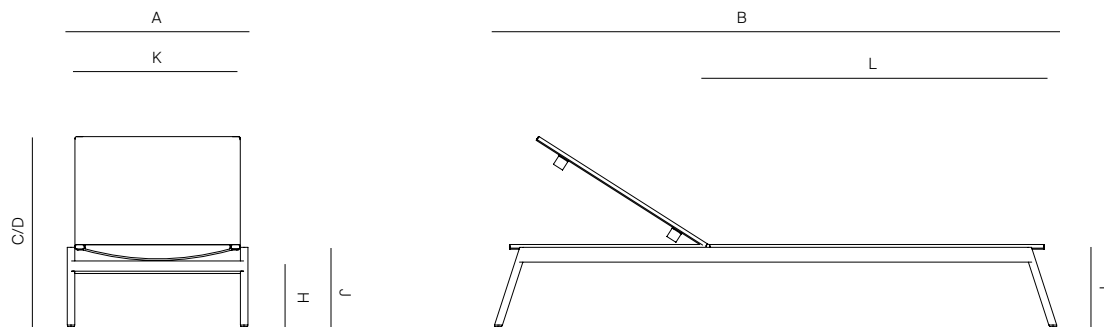

GREENWICH

by Mario Ruiz

BATYLINE BEACH CHAISE STACKABLE

832913

SPECIFICATIONS

Width:	82 1/2"	209.5 cm
Depth:	27 1/2"	69.9 cm
Height:	37 1/2"	95.3 cm
Seat height:	12"	30.6 cm

MATERIALS

Frame: Powder coated aluminum.

danaoliving.com

BATYLINE BEACH CHAISE STACKABLE

832913

MEASURES INCH CM	OVERALL WIDTH	OVERALL DEPTH	OVERALL HEIGHT WITH CUSHIONS	OVERALL FRAME HEIGHT	ARM HEIGHT	ARM WIDTH	FOOT HEIGHT	SEAT HEIGHT WITH CUSHIONS	FRAME SEAT HEIGHT	INSIDE SEAT WIDTH	INSIDE SEAT DEPTH
DESCRIPTION	A	B	C	D	F	G	H	I	J	K	L
BATYLINE BEACH CHAISE STACKABLE	82 1/2	27 1/2	37 1/2	12	-	-	9 1/2	12	12	24 1/4	49
SKU# 832913	209.5	69.9	95.3	30.6	-	-	24	30.6	30.6	61.6	124.5