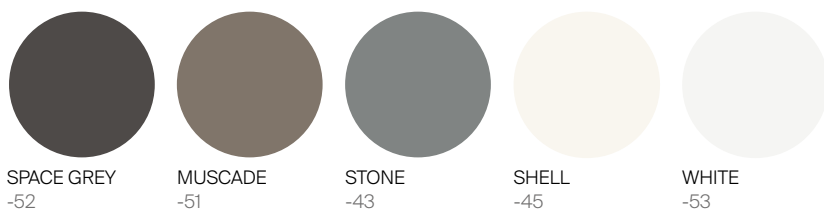

GREENWICH

by Mario Ruiz

BATYLINE BEACH CHAISE STACKABLE

832913

SPECIFICATIONS

Width:	82 1/2"	209.5 cm
Depth:	27 1/2"	69.9 cm
Height:	37 1/2"	95.3 cm
Seat height:	12"	30.6 cm

MATERIALS

Frame: Powder coated aluminum.

Accents: Batyline.

Cushion: Sold separately.

Furniture Cover Available.

FINISHES

ALUMINUM

BATYLINE

MOQ APPLIED ON CERTAIN FINISHES

DANA O