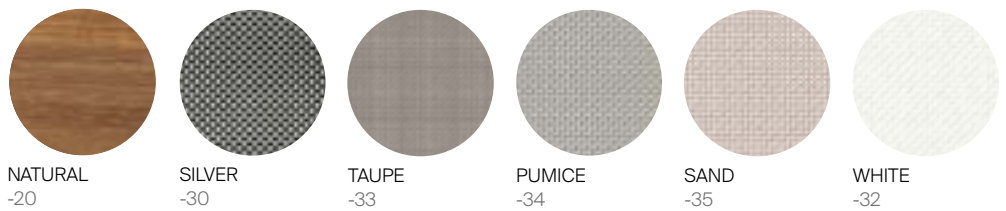

## FINISHES

## MATERIALS

Frame: Powder coated aluminum.

Accents: Premium grade teak wood Batyline.

Cushion: Sold separately.

Furniture Cover Available.

## ALUMINUM

TEAK

BATYLINE

MOQ APPLIED ON CERTAIN FINISHES