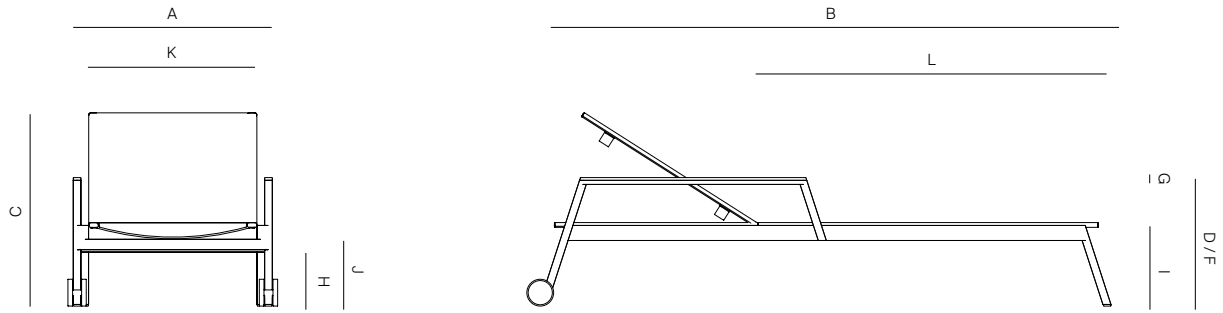

## SPECIFICATIONS

Width:	84 1/2"	214.6 cm
Depth:	28"	71.1 cm
Height:	37 1/2"	95.3 cm
Seat height:	12"	30.6 cm

# DANA O

danaoliving.com

BATYLINE ARM POOL CHAISE WITH WHEELS STACKABLE

832912

MEASURES INCH CM	OVERALL WIDTH	OVERALL DEPTH	OVERALL HEIGHT WITH CUSHIONS	OVERALL FRAME HEIGHT	ARM HEIGHT	ARM WIDTH	FOOT HEIGHT	SEAT HEIGHT WITH CUSHIONS	FRAME SEAT HEIGHT	INSIDE SEAT WIDTH	INSIDE SEAT DEPTH
DESCRIPTION	A	B	C	D	F	G	H	I	J	K	L
BATYLINE ARM POOL CHAISE WITH WHEELS STACKABLE	84 1/2	28	37 1/2	18 1/2	18 1/2	1	9 1/2	12	12	24 1/4	49
SKU# 832912	214.6	71.1	95.3	47	47	2.8	24	30.6	30.6	61.6	124.5