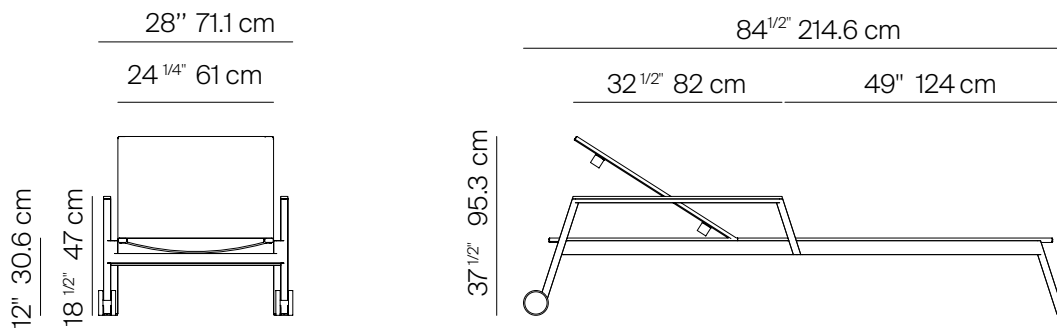

## SPECIFICATIONS

Width:	84 1/2"	214.6 cm
Depth:	28"	71.1 cm
Height:	37 1/2"	95.3 cm
Seat height:	12"	30.6 cm

# DANA O

danaoliving.com

BATYLINE ARM POOL CHAISE WITH WHEELS STACKABLE

832912

MEASURES INCH CM	OVERALL WIDTH	OVERALL DEPTH	OVERALL HEIGHT WITH CUSHIONS	OVERALL FRAME HEIGHT	ARM HEIGHT	ARM WIDTH	FOOT HEIGHT	SEAT HEIGHT WITH CUSHIONS	FRAME SEAT HEIGHT	INSIDE SEAT WIDTH	INSIDE SEAT DEPTH
DESCRIPTION	A	B	C	D	F	G	H	I	J	K	L
BATYLINE ARM POOL CHAISE WITH WHEELS STACKABLE	84 1/2	28	37 1/2	18 1/2	18 1/2	1	9 1/2	12	12	24 1/4	49
SKU# 832912	214.6	71.1	95.3	47	47	2.8	24	30.6	30.6	61.6	124.5

MEASURES INCH CM	# OF BACK CUSHIONS	# OF SEAT CUSHIONS	COM BACK CUSHIONS YARDS METERS	DIAGONAL CLEARANCE	FURNITURE WEIGHT LBS KGS	TOTAL PIECES IN A BOX	BOXED WEIGHT LBS KGS	CUBE
DESCRIPTION	M							
BATYLINE ARM POOL CHAISE WITH WHEELS STACKABLE	-	-	-	35 1/2	48	2	100	42.4
SKU# 832912	-	-	-	90	22	2	45	