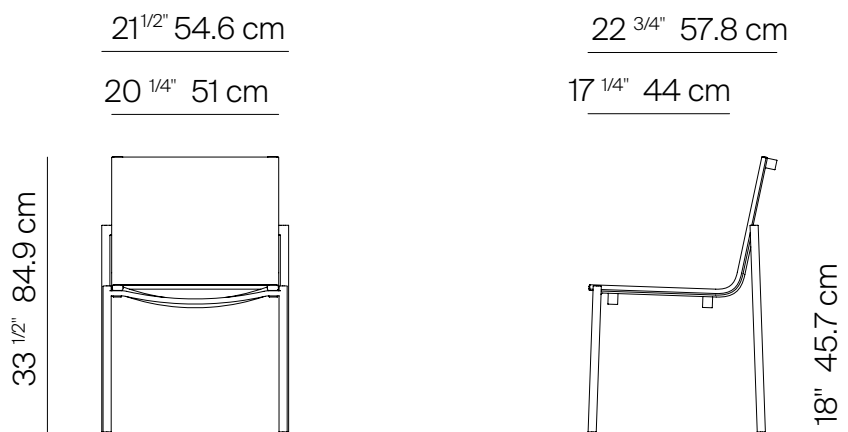

GREENWICH

by Mario Ruiz

BATYLINE ALUMINUM DINING SIDE CHAIR STACKABLE

832202

SPECIFICATIONS

Width:	21 1/2"	54.6 cm
Depth:	22 3/4"	57.8 cm
Height:	33 1/2"	84.9 cm
Seat height:	18"	45.7 cm

MATERIALS

Frame: Podwer coated aluminum.

BATYLINE ALUMINUM DINING SIDE CHAIR STACKABLE

832202

MEASURES INCH CM	OVERALL WIDTH	OVERALL DEPTH	OVERALL HEIGHT WITH CUSHIONS	OVERALL FRAME HEIGHT	ARM HEIGHT	ARM WIDTH	FOOT HEIGHT	SEAT HEIGHT WITH CUSHIONS	FRAME SEAT HEIGHT	INSIDE SEAT WIDTH	INSIDE SEAT DEPTH
DESCRIPTION	A	B	C	D	E	F	G	H	I	J	K
BATYLINE ALUMINUM DINING SIDE ARMHAIR	21 1/2	22 3/4	33 1/2	33 1/2	25 1/4	11 1/2	11/2	18	18	20 1/4	17 1/4
SKU# 832202	54.6	57.8	84.9	85	64.1	35	39.1	45.7	45.7	51	44

MEASURES INCH CM	# OF BACK CUSHIONS	COM BACK CUSHIONS YARDS METERS	# OF SEAT CUSHIONS	DIAGONAL CLEARANCE	FURNITURE WEIGHT LBS KGS	TOTAL PIECES IN A BOX	BOXED WEIGHT LBS KGS	CUBE
DESCRIPTION	L							
BATYLINE ALUMINUM DINING SIDE ARMHAIR	-	-	-	41	12	4	74	4.4
SKU# 832202	-	-	-	103.8	6	4	34	