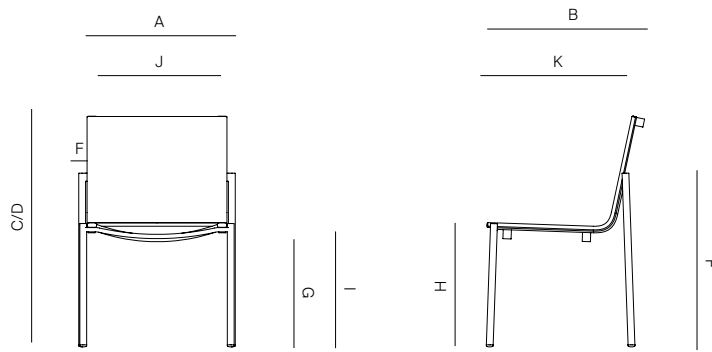

GREENWICH

by Mario Ruiz

BATYLINE ALUMINUM DINING SIDE CHAIR STACKABLE

832202

SPECIFICATIONS

Width:	21 1/2"	54.6 cm
Depth:	22 3/4"	57.8 cm
Height:	33 1/2"	84.9 cm
Seat height:	18"	45.7 cm

MATERIALS

Frame: Podwer coated aluminum.

BATYLINE ALUMINUM DINING SIDE CHAIR STACKABLE

832202

MEASURES INCH CM	OVERALL WIDTH	OVERALL DEPTH	OVERALL HEIGHT WITH CUSHIONS	OVERALL FRAME HEIGHT	ARM HEIGHT	ARM WIDTH	FOOT HEIGHT	SEAT HEIGHT WITH CUSHIONS	FRAME SEAT HEIGHT	INSIDE SEAT WIDTH	INSIDE SEAT DEPTH
DESCRIPTION	A	B	C	D	E	F	G	H	I	J	K
BATYLINE ALUMINUM DINING SIDE ARMHAIR	21 1/2	22 3/4	33 1/2	33 1/2	25 1/4	11 1/2	11/2	18	18	20 1/4	17 1/4
SKU# 832202	54.6	57.8	84.9	85	64.1	35	39.1	45.7	45.7	51	44

MEASURES INCH CM	# OF BACK CUSHIONS	COM BACK CUSHIONS YARDS METERS	# OF SEAT CUSHIONS	DIAGONAL CLEARANCE	FURNITURE WEIGHT LBS KGS	TOTAL PIECES IN A BOX	BOXED WEIGHT LBS KGS	CUBE
DESCRIPTION	L							
BATYLINE ALUMINUM DINING SIDE ARMHAIR	-	-	-	41	12	4	74	4.4
SKU# 832202	-	-	-	103.8	6	4	34	