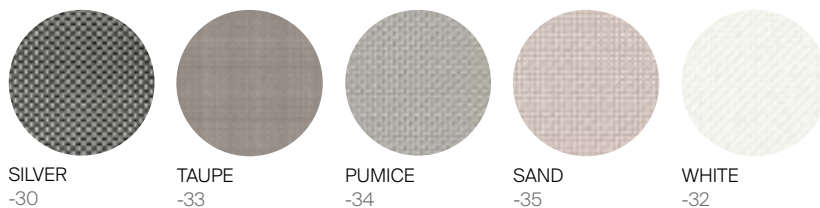

GREENWICH

by Mario Ruiz

BATYLINE ALUMINUM DINING SIDE CHAIR STACKABLE

832202

SPECIFICATIONS

Width:	21 1/2"	54.6 cm
Depth:	22 3/4"	57.8 cm
Height:	33 1/2"	84.9 cm
Seat height:	18"	45.7 cm

MATERIALS

Frame: Podwer coated aluminum.

Accents: Batyline.

Furniture Cover Available.

FINISHES

ALUMINUM

BATYLINE

MOQ APPLIED ON CERTAIN FINISHES

DANAO

danaoliving.com

BATYLINE ALUMINUM DINING SIDE CHAIR STACKABLE

832202

MEASURES INCH CM	OVERALL WIDTH	OVERALL DEPTH	OVERALL HEIGHT WITH CUSHIONS	OVERALL FRAME HEIGHT	ARM HEIGHT	ARM WIDTH	FOOT HEIGHT	SEAT HEIGHT WITH CUSHIONS	FRAME SEAT HEIGHT	INSIDE SEAT WIDTH	INSIDE SEAT DEPTH
DESCRIPTION	A	B	C	D	E	F	G	H	I	J	K
BATYLINE ALUMINUM DINING SIDE ARMHAIR	21 1/2	22 3/4	33 1/2	33 1/2	25 1/4	11 1/2	11/2	18	18	20 1/4	17 1/4
SKU# 832202	54.6	57.8	84.9	85	64.1	35	39.1	45.7	45.7	51	44