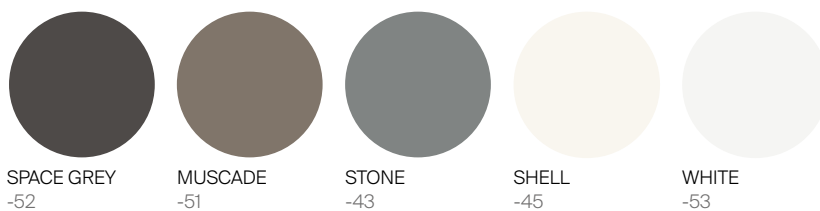

GREENWICH

by Mario Ruiz

BATYLINE ALUMINUM DINING SIDE CHAIR STACKABLE

832202

SPECIFICATIONS

Width:	21 1/2"	54.6 cm
Depth:	22 3/4"	57.8 cm
Height:	33 1/2"	84.9 cm
Seat height:	18"	45.7 cm

MATERIALS

Frame: Podwer coated aluminum.

Accents: Batyline.

Furniture Cover Available.

FINISHES

ALUMINUM

BATYLINE

MOQ APPLIED ON CERTAIN FINISHES

DANAO

danaoliving.com